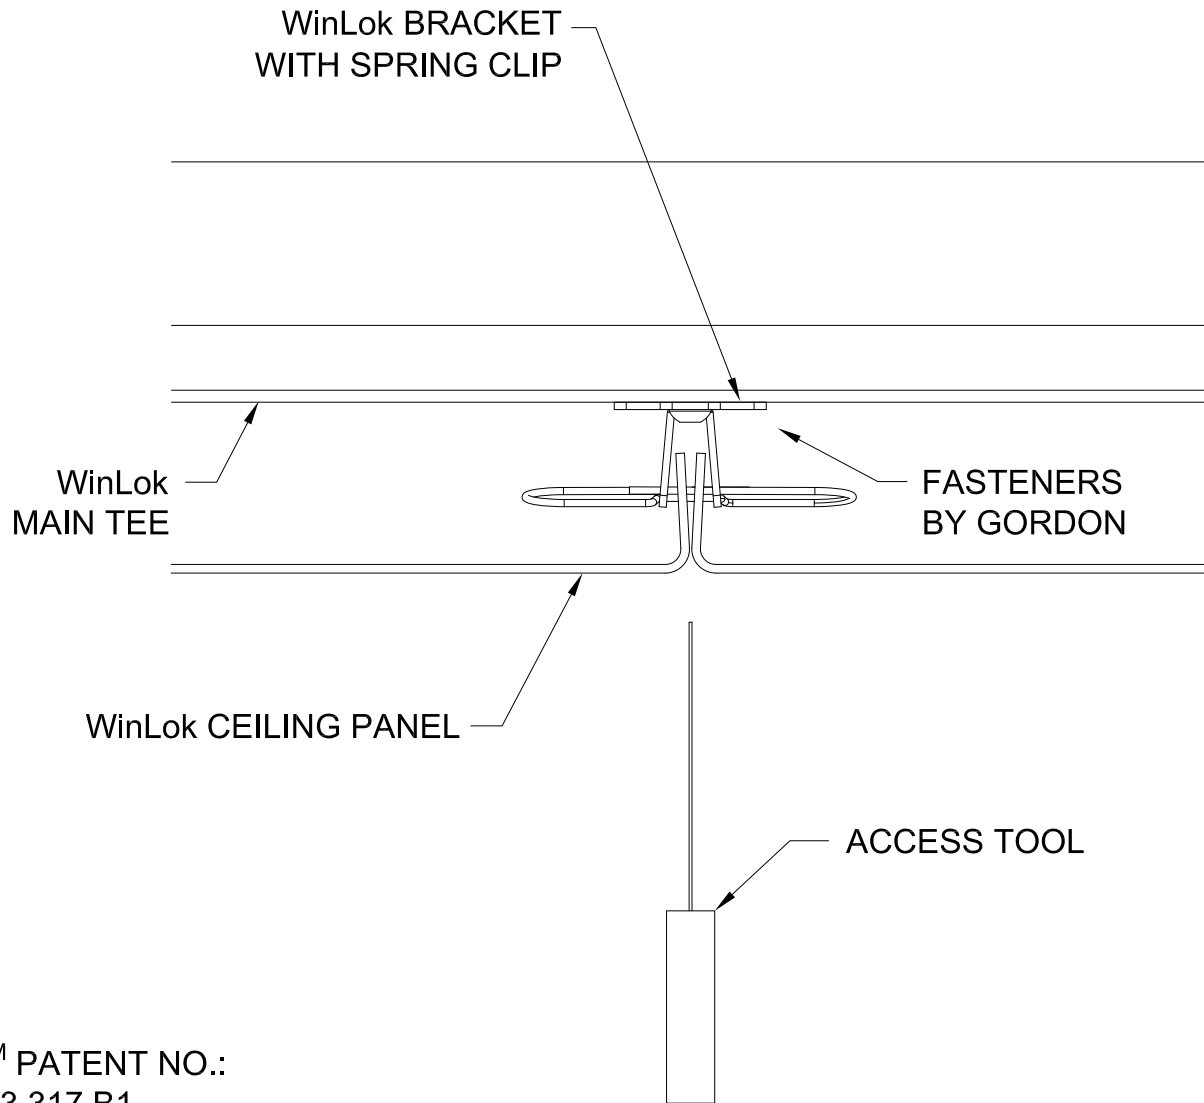

CEILINGS  
PLANKS & TILES - WINLOK  
ANGLE STRUT PANEL JOINT SECTION

WinLok™ PATENT NO.:  
US 10,113,317 B1

**GORDON**®  
ARCHITECTURAL+ENGINEERED SOLUTIONS

5023 Hazel Jones Rd.  
Bossier City, LA 71111  
800.747.8954  
GORDON-INC.COM  
sales@gordon-inc.com

CEILINGS  
PLANKS & TILES - WINLOK  
TORSION PLATE SECTION

**GORDON**®  
ARCHITECTURAL+ENGINEERED SOLUTIONS

5023 Hazel Jones Rd.  
Bossier City, LA 71111  
800.747.8954  
GORDON-INC.COM  
sales@gordon-inc.com

**CEILINGS  
PLANKS & TILES - WINLOK  
FLOATING PERIMETER SECTION**

WinLok™ PATENT NO.:  
US 10,113,317 B1

**GORDON** ARCHITECTURAL+ENGINEERED SOLUTIONS

© 5023 Hazel Jones Rd.  
Bossier City, LA 71111  
800.747.8954  
GORDON-INC.COM  
sales@gordon-inc.com

CEILINGS  
PLANKS & TILES - WINLOK  
ACCESS TOOL SECTION