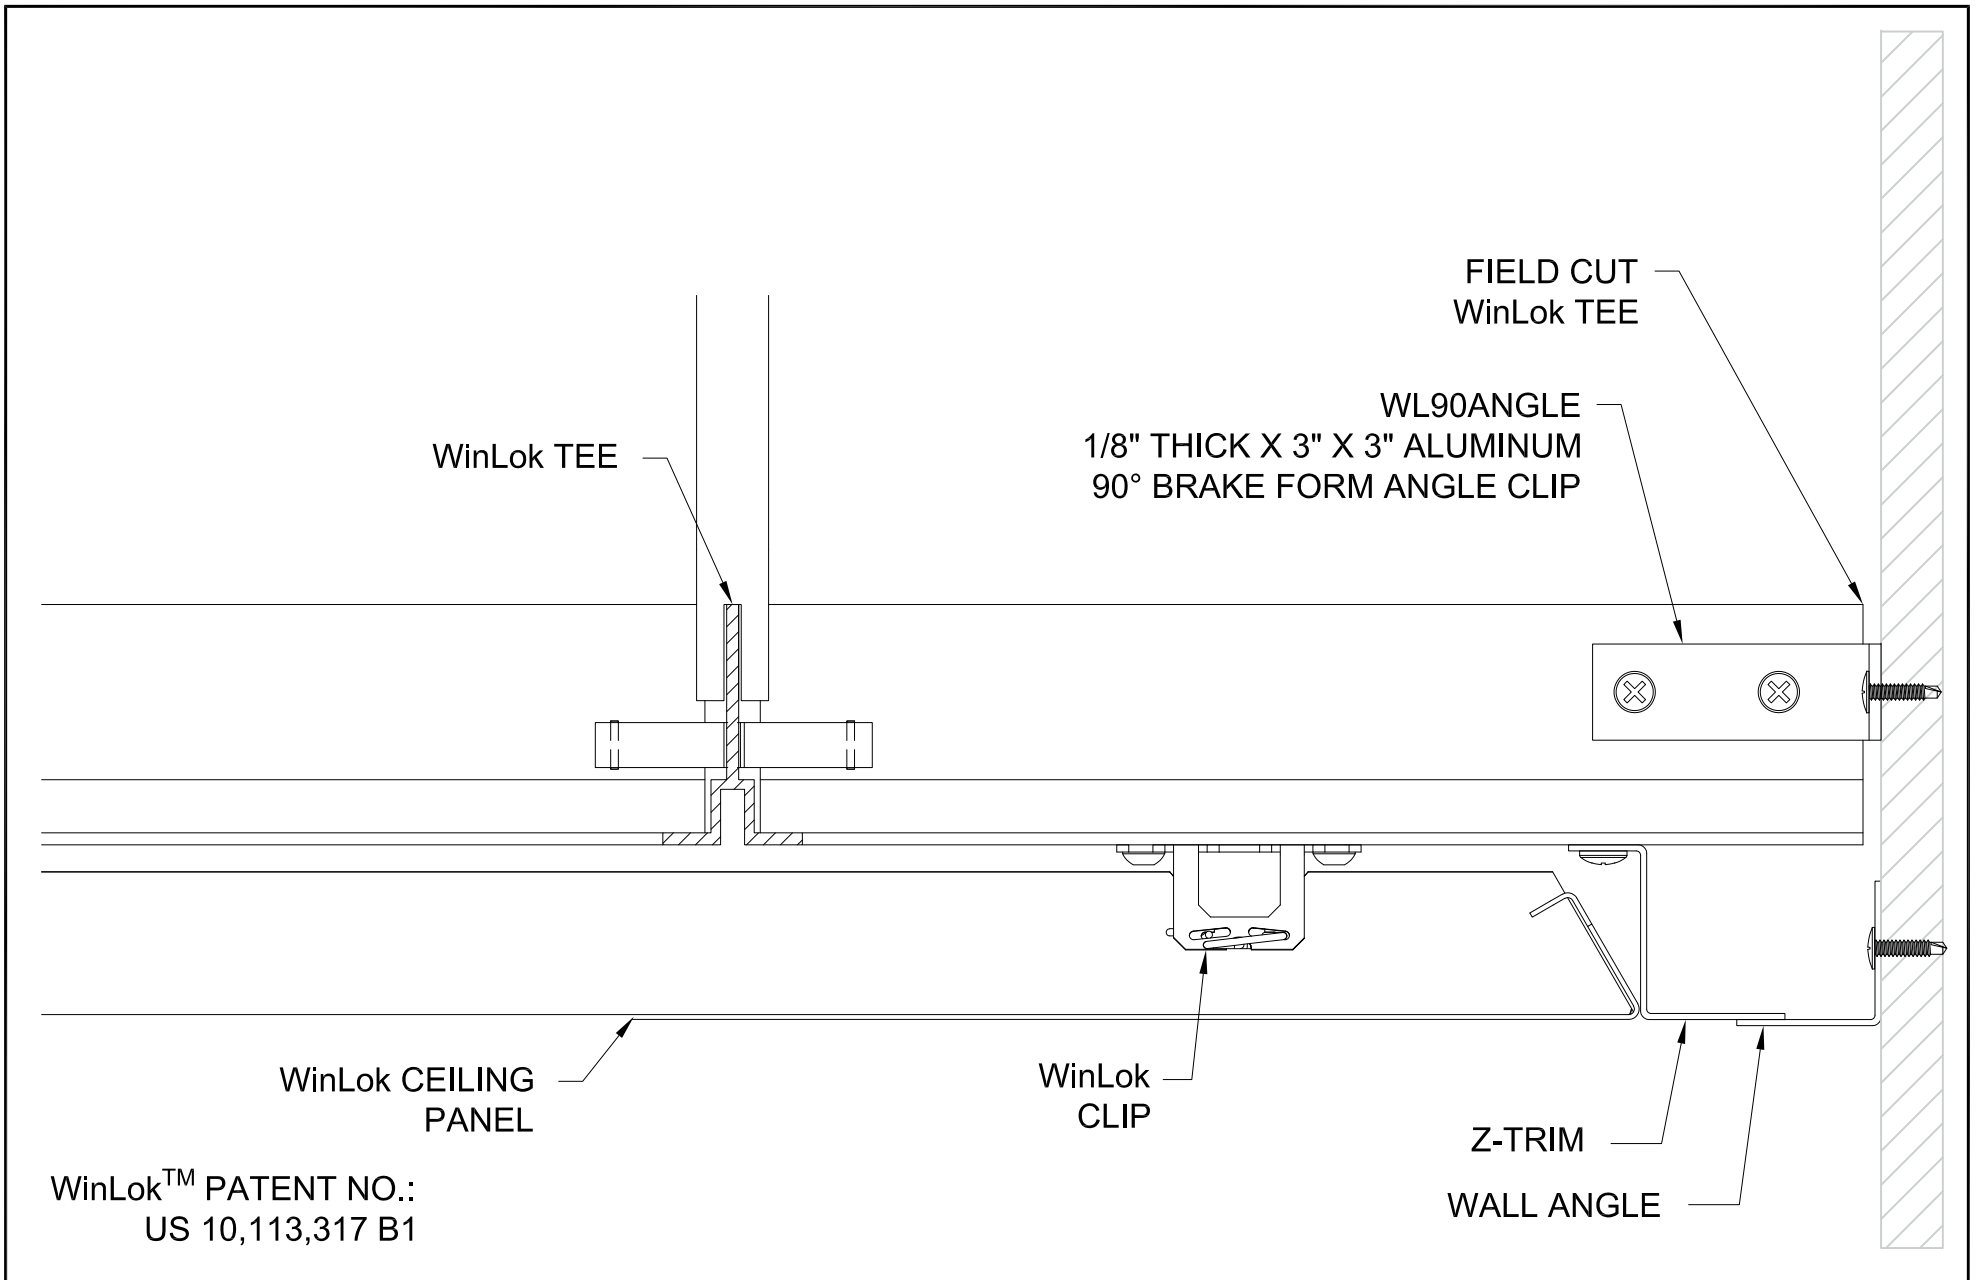

GORDON®
ARCHITECTURAL+ENGINEERED SOLUTIONS

5023 Hazel Jones Rd.
Bossier City, LA 71111
800.747.8954
GORDON-INC.COM
sales@gordon-inc.com

**CEILINGS
PLANKS & TILES - WINLOK
FLOATING PERIMETER SECTION**