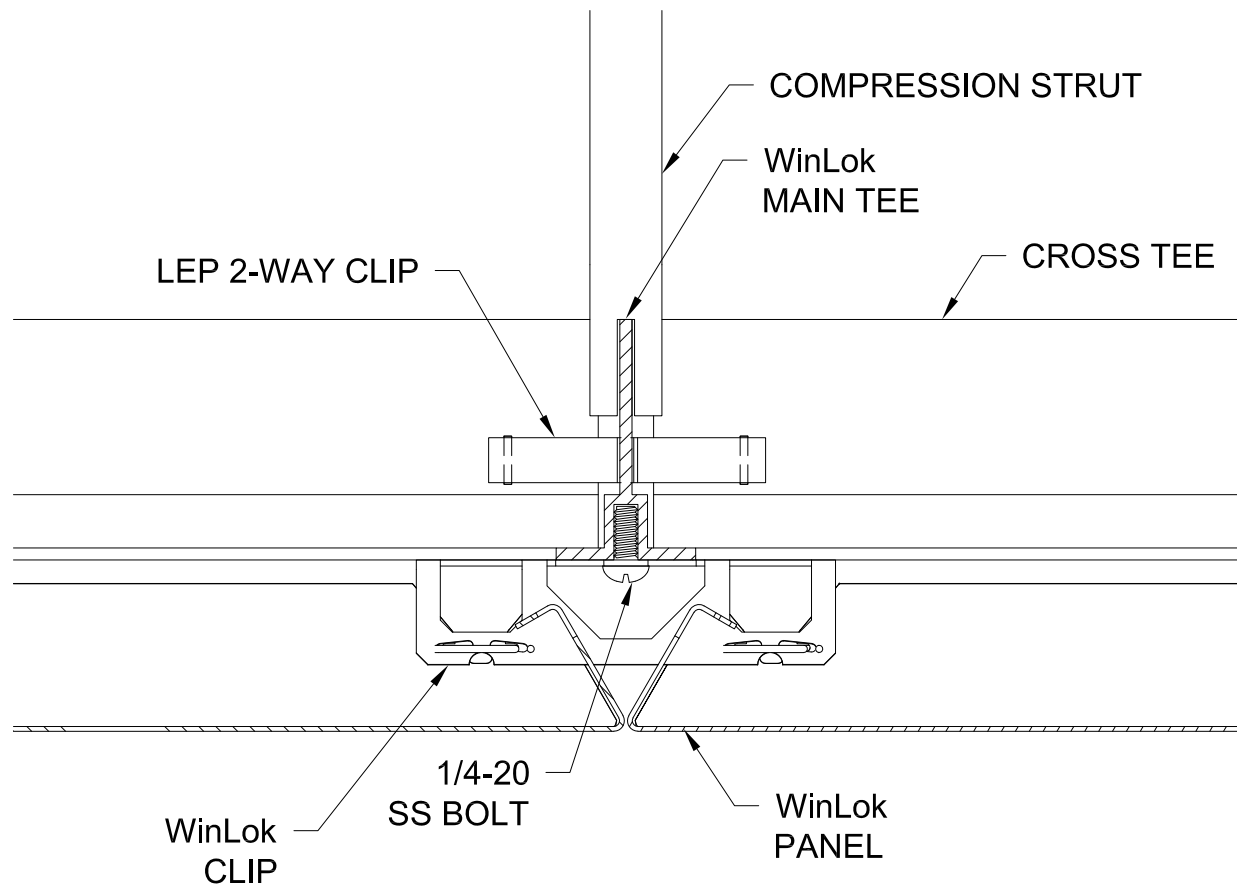

WinLok™ PATENT NO.:
US 10,113,317 B1

GORDON © 5023 Hazel Jones Rd.
ARCHITECTURAL+ENGINEERED SOLUTIONS Bossier City, LA 71111
800.747.8954
GORDON-INC.COM
sales@gordon-inc.com

CEILINGS
PLANKS & TILES - WINLOK
COMPRESSION STRUT PANEL JOINT SECTION