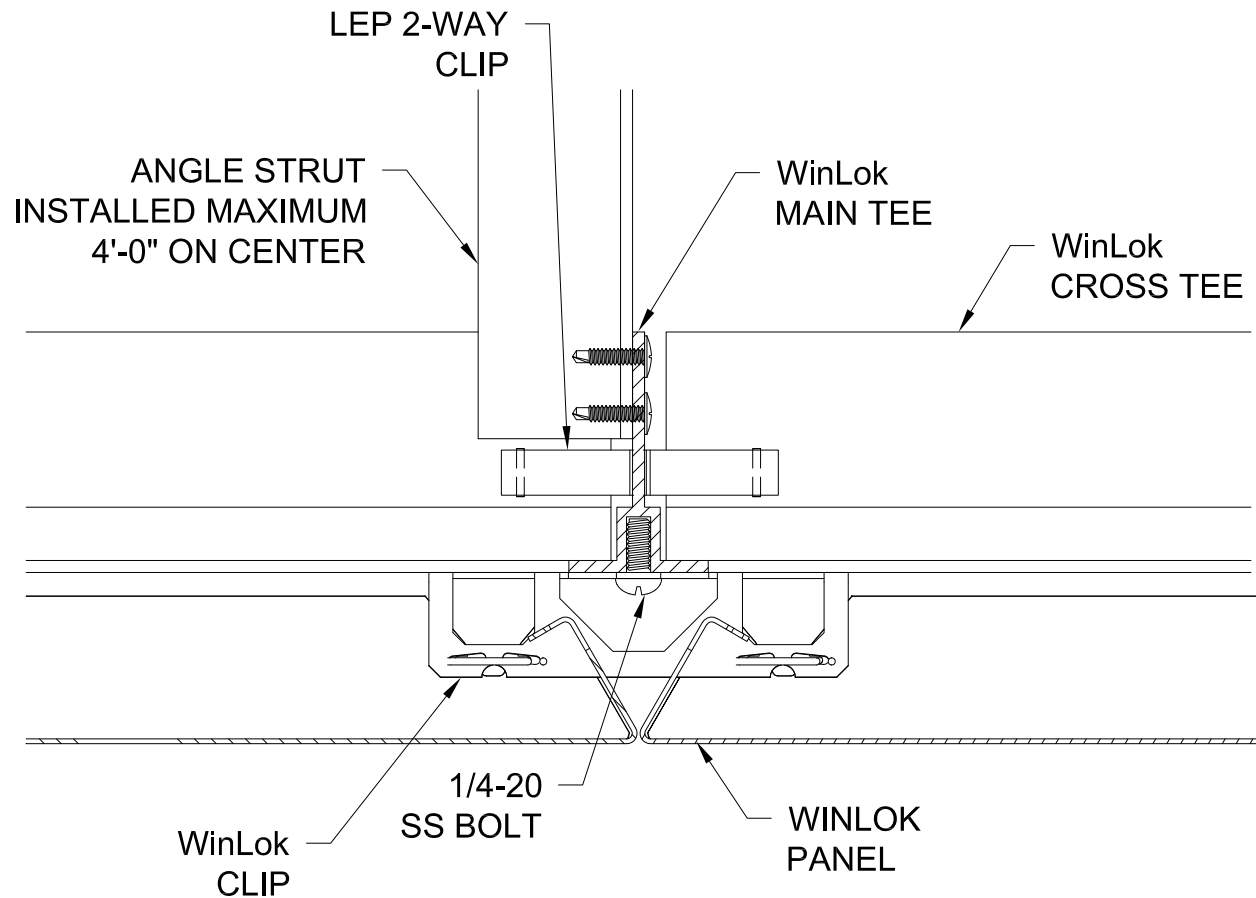

WinLok™ PATENT NO.:
US 10,113,317 B1

GORDON © 5023 Hazel Jones Rd.
Bossier City, LA 71111
800.747.8954
GORDON-INC.COM
sales@gordon-inc.com
ARCHITECTURAL+ENGINEERED SOLUTIONS

CEILINGS
PLANKS & TILES - WINLOK
ANGLE STRUT PANEL JOINT SECTION