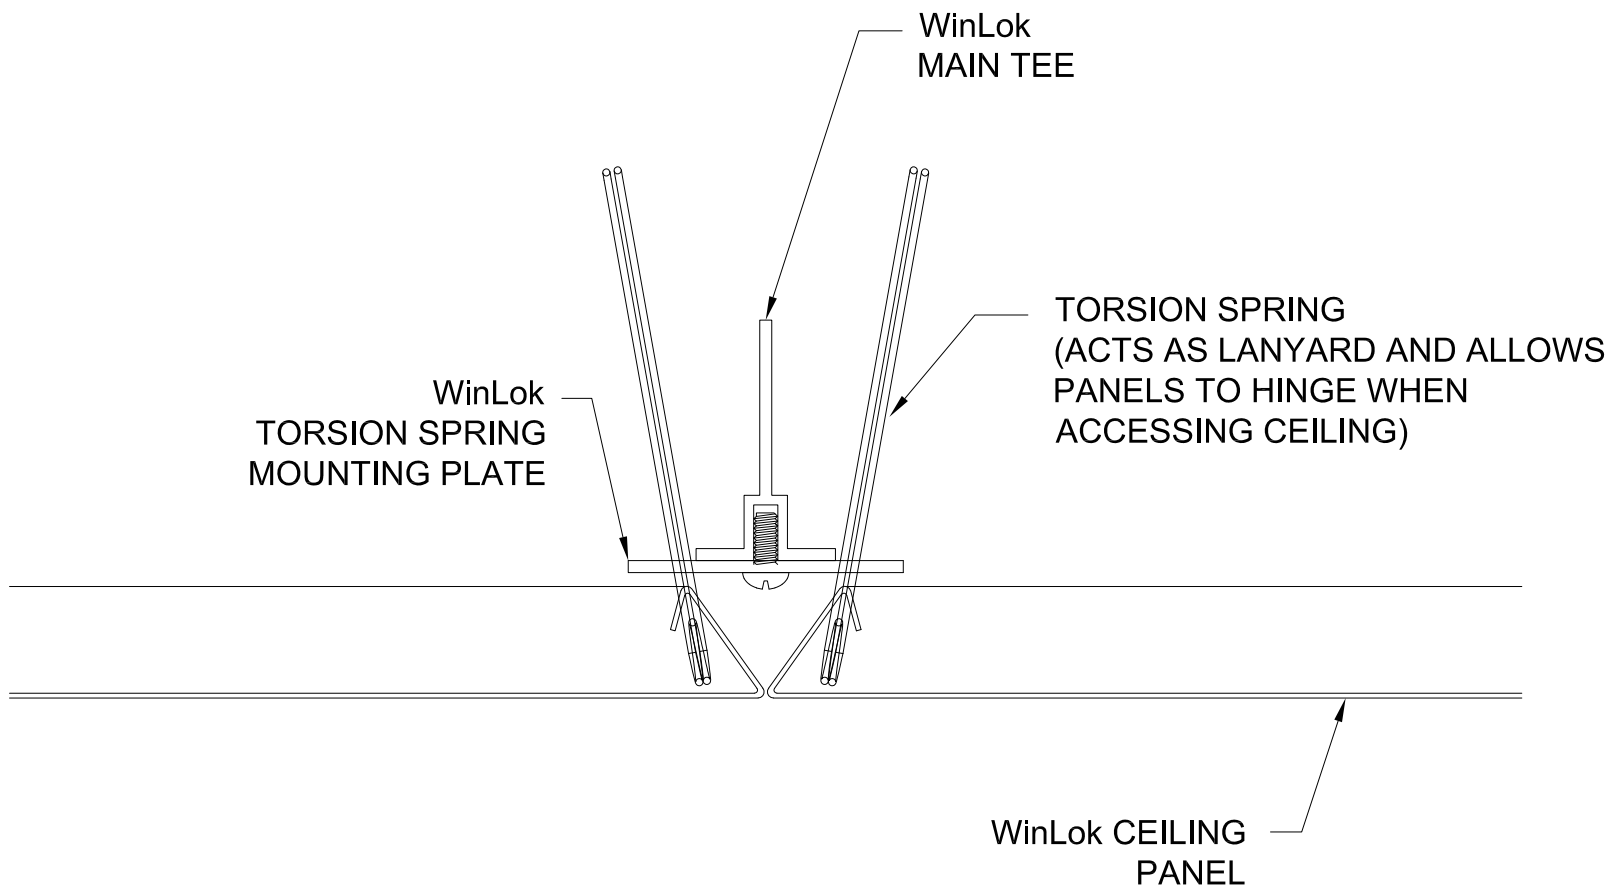

WinLok™ PATENT NO.:
US 10,113,317 B1

GORDON®
ARCHITECTURAL+ENGINEERED SOLUTIONS

5023 Hazel Jones Rd.
Bossier City, LA 71111
800.747.8954
GORDON-INC.COM
sales@gordon-inc.com

CEILINGS
PLANKS & TILES - WINLOK
TORSION PLATE SECTION