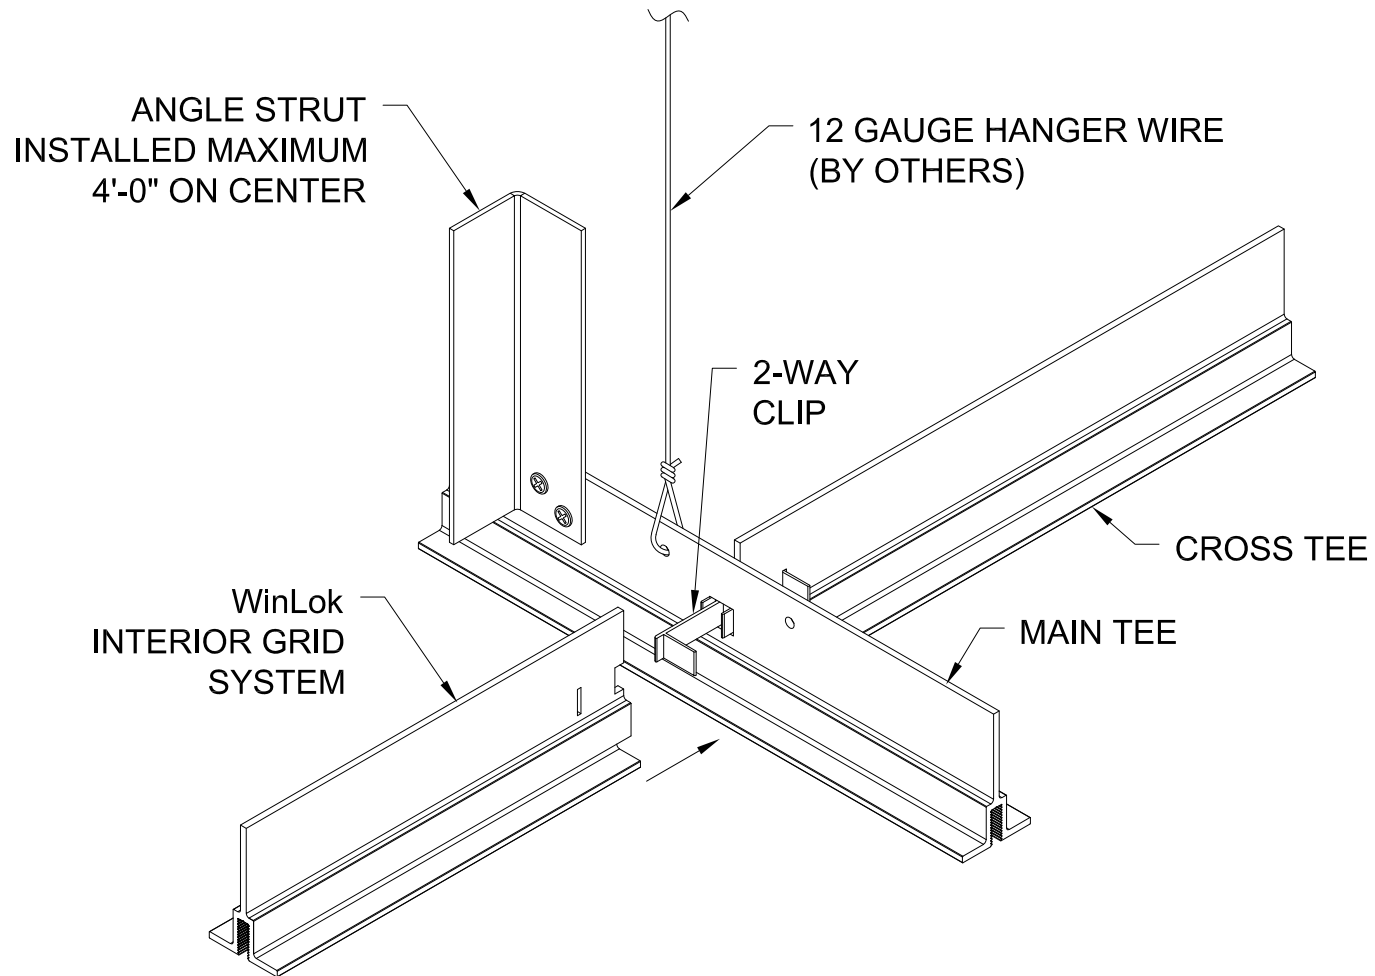

WinLok™ PATENT NO.:  
US 10,113,317 B1

**GORDON** © 5023 Hazel Jones Rd.  
Bossier City, LA 71111  
800.747.8954  
GORDON-INC.COM  
sales@gordon-inc.com

ARCHITECTURAL+ENGINEERED SOLUTIONS

CEILING  
PLANKS & TILES - WINLOK  
COMPRESSION STRUT GRID ASSEMBLY