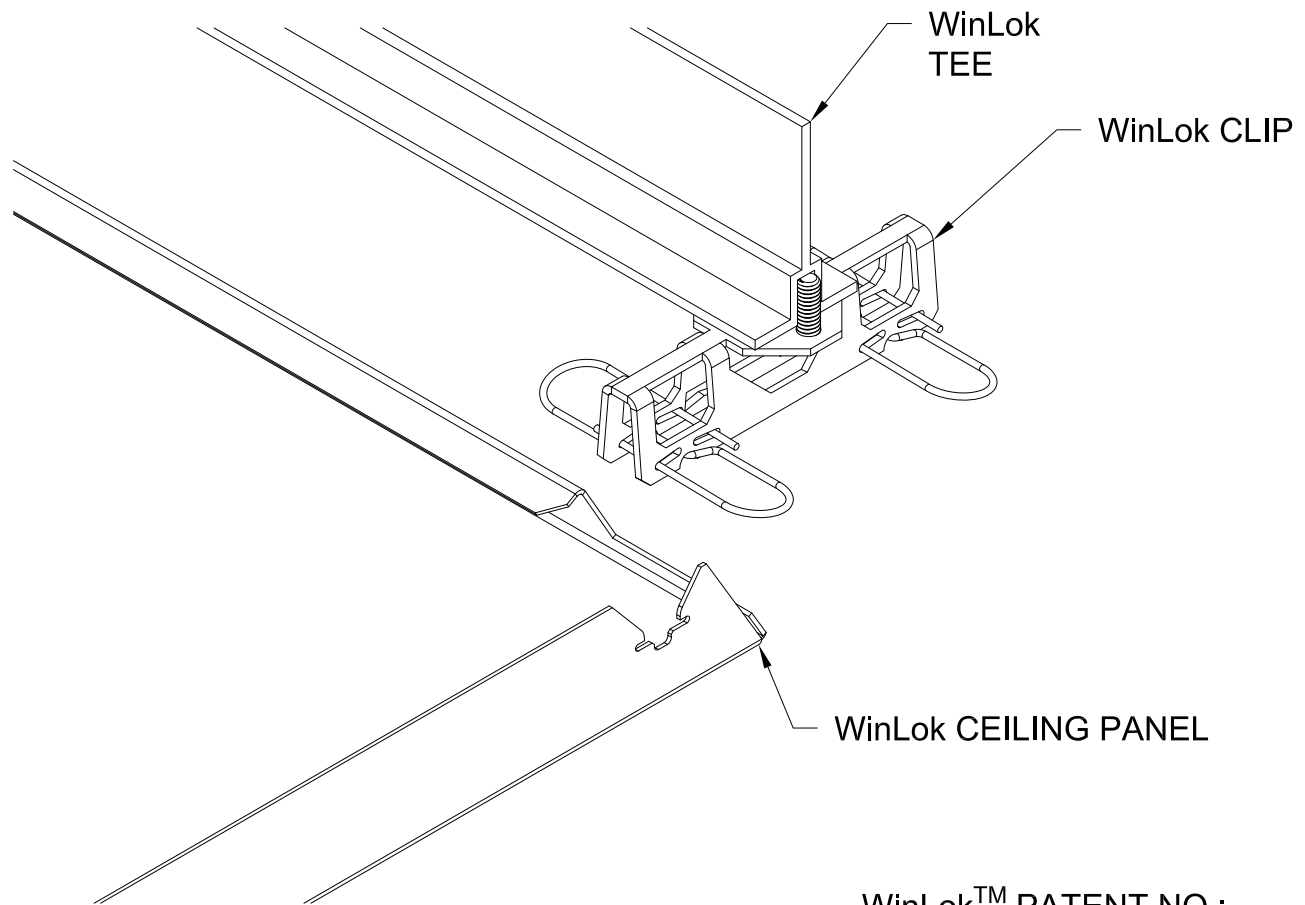

WinLok™ PATENT NO.:  
US 10,113,317 B1

**GORDON** © 5023 Hazel Jones Rd.  
Bossier City, LA 71111  
800.747.8954  
GORDON-INC.COM  
sales@gordon-inc.com  
ARCHITECTURAL+ENGINEERED SOLUTIONS

CEILING  
PLANKS & TILES - WINLOK  
ANGLE STRUT GRID ASSEMBLY