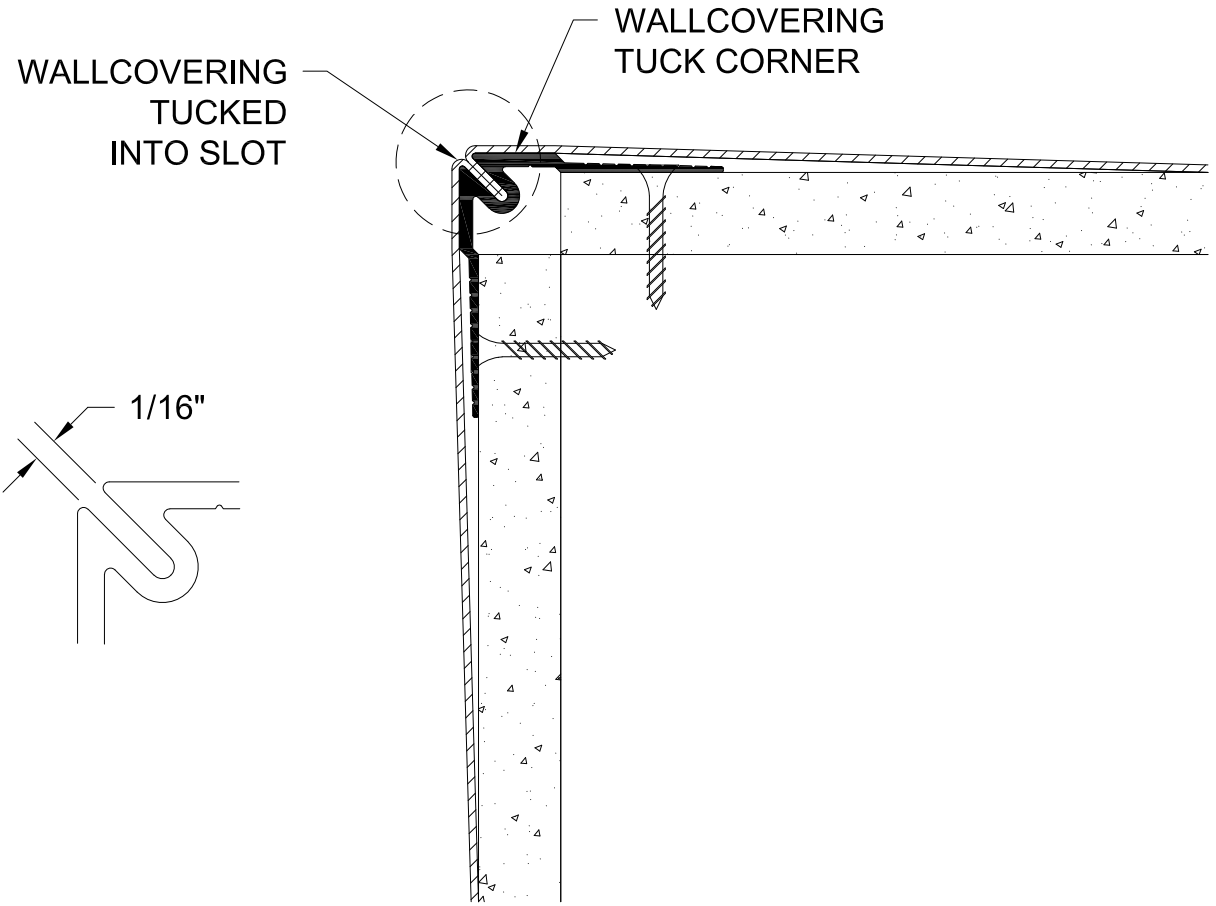

PART #
WCTC

**GORDON**®  
ARCHITECTURAL+ENGINEERED SOLUTIONS

5023 Hazel Jones Rd.  
Bossier City, LA 71111  
800.747.8954  
GORDON-INC.COM  
sales@gordon-inc.com

TRUFORM PROFILES  
WALLCOVERING TRIMS  
TUCK CORNER