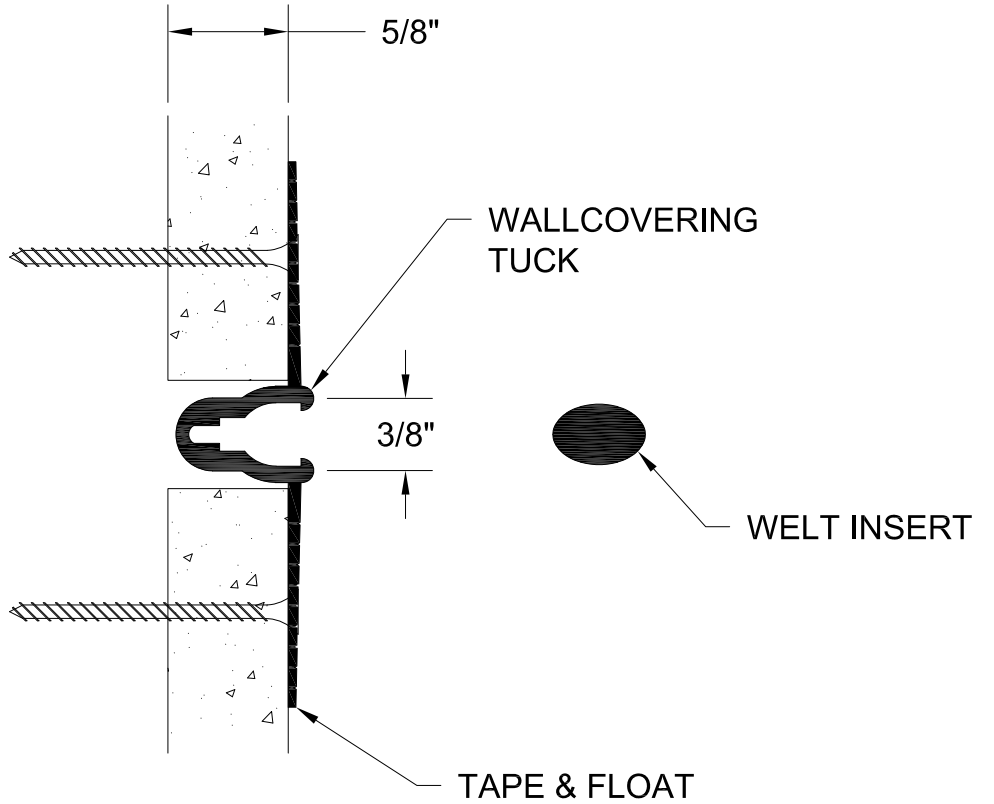

| |
|--------|
| PART # |
| WCT |

GORDON®
ARCHITECTURAL+ENGINEERED SOLUTIONS

5023 Hazel Jones Rd.
Bossier City, LA 71111
800.747.8954
GORDON-INC.COM
sales@gordon-inc.com

TRUFORM PROFILES
WALLCOVERING TRIMS
TUCK