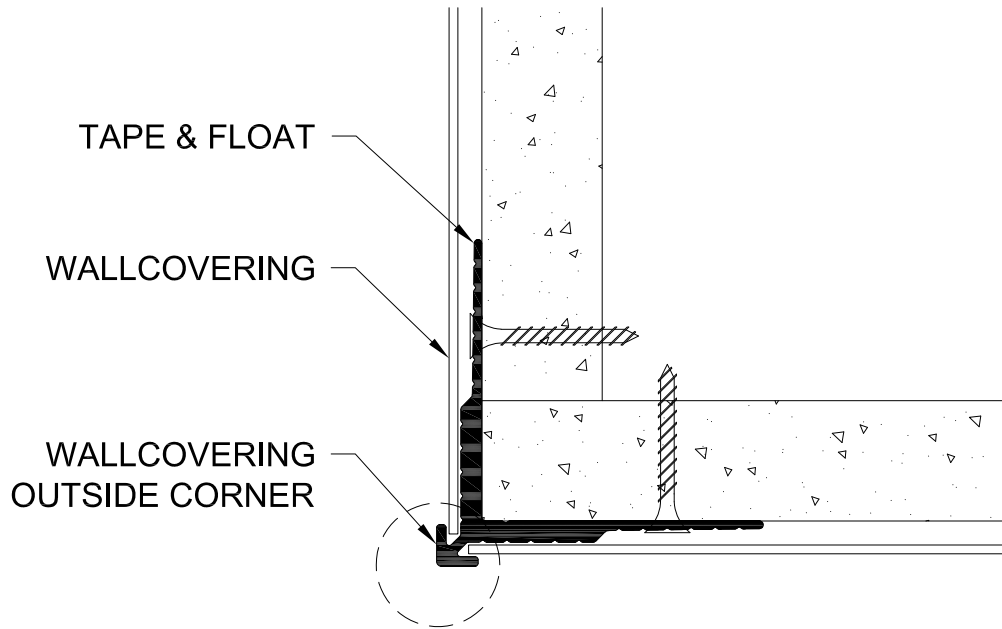

PART #
WCOC

GORDON
ARCHITECTURAL+ENGINEERED SOLUTIONS

© 5023 Hazel Jones Rd.
Bossier City, LA 71111
800.747.8954
GORDON-INC.COM
sales@gordon-inc.com

TRUFORM PROFILES
WALLCOVERING TRIMS
OUTSIDE CORNER