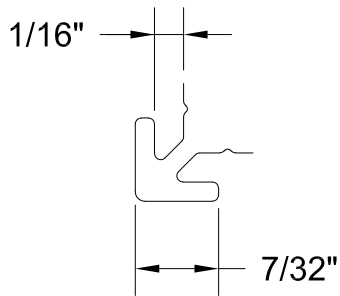

PART #
WCOC

GORDON
ARCHITECTURAL+ENGINEERED SOLUTIONS

© 5023 Hazel Jones Rd.
Bossier City, LA 71111
800.747.8954
GORDON-INC.COM
sales@gordon-inc.com

TRUFORM PROFILES
WALLCOVERING TRIMS
OUTSIDE CORNER