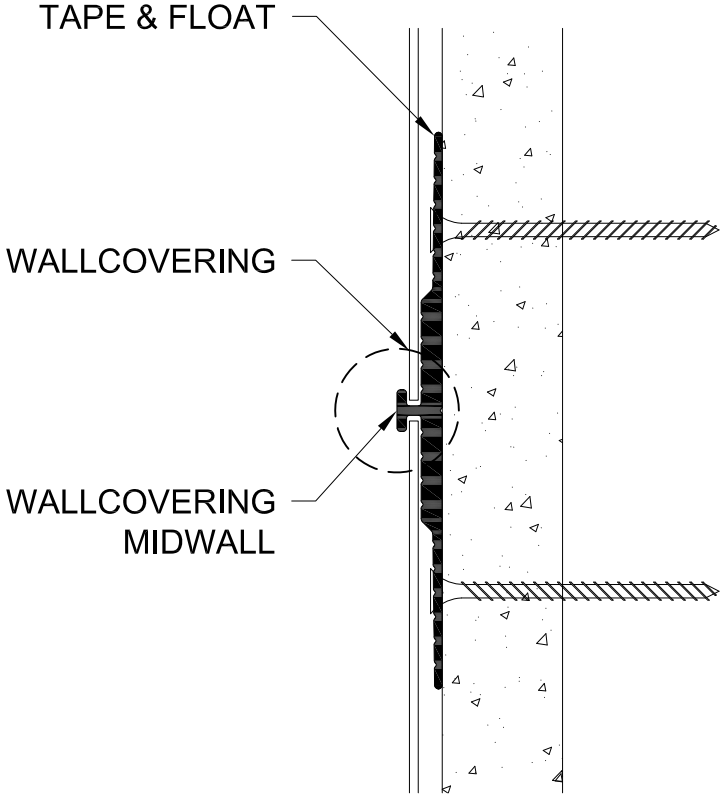

PART #
WCM

GORDON
ARCHITECTURAL+ENGINEERED SOLUTIONS

© 5023 Hazel Jones Rd.
Bossier City, LA 71111
800.747.8954
GORDON-INC.COM
sales@gordon-inc.com

TRUFORM PROFILES
WALLCOVERING TRIMS
MIDWALL