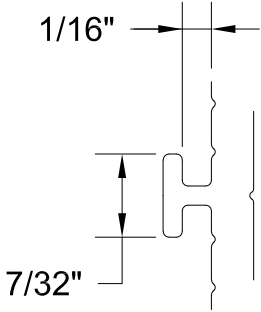

PART #
WCM

GORDON
ARCHITECTURAL+ENGINEERED SOLUTIONS

© 5023 Hazel Jones Rd.
Bossier City, LA 71111
800.747.8954
GORDON-INC.COM
sales@gordon-inc.com

TRUFORM PROFILES
WALLCOVERING TRIMS
MIDWALL