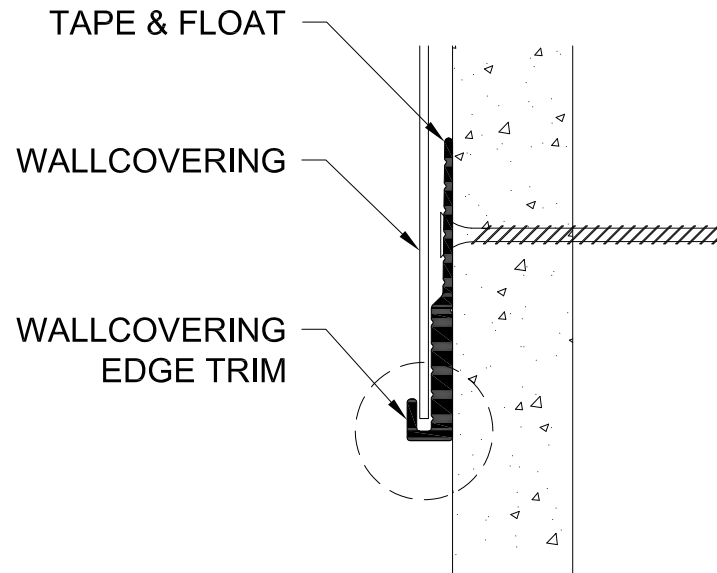

PART #
WCET

GORDON ARCHITECTURAL+ENGINEERED SOLUTIONS

© 5023 Hazel Jones Rd.
Bossier City, LA 71111
800.747.8954
GORDON-INC.COM
sales@gordon-inc.com

TRUFORM PROFILES
WALLCOVERING TRIMS
EDGE TRIM