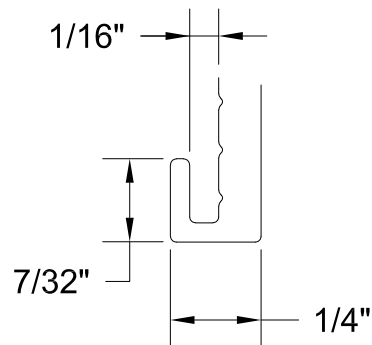

PART #
WCET

GORDON ARCHITECTURAL+ENGINEERED SOLUTIONS

© 5023 Hazel Jones Rd.
Bossier City, LA 71111
800.747.8954
GORDON-INC.COM
sales@gordon-inc.com

TRUFORM PROFILES
WALLCOVERING TRIMS
EDGE TRIM