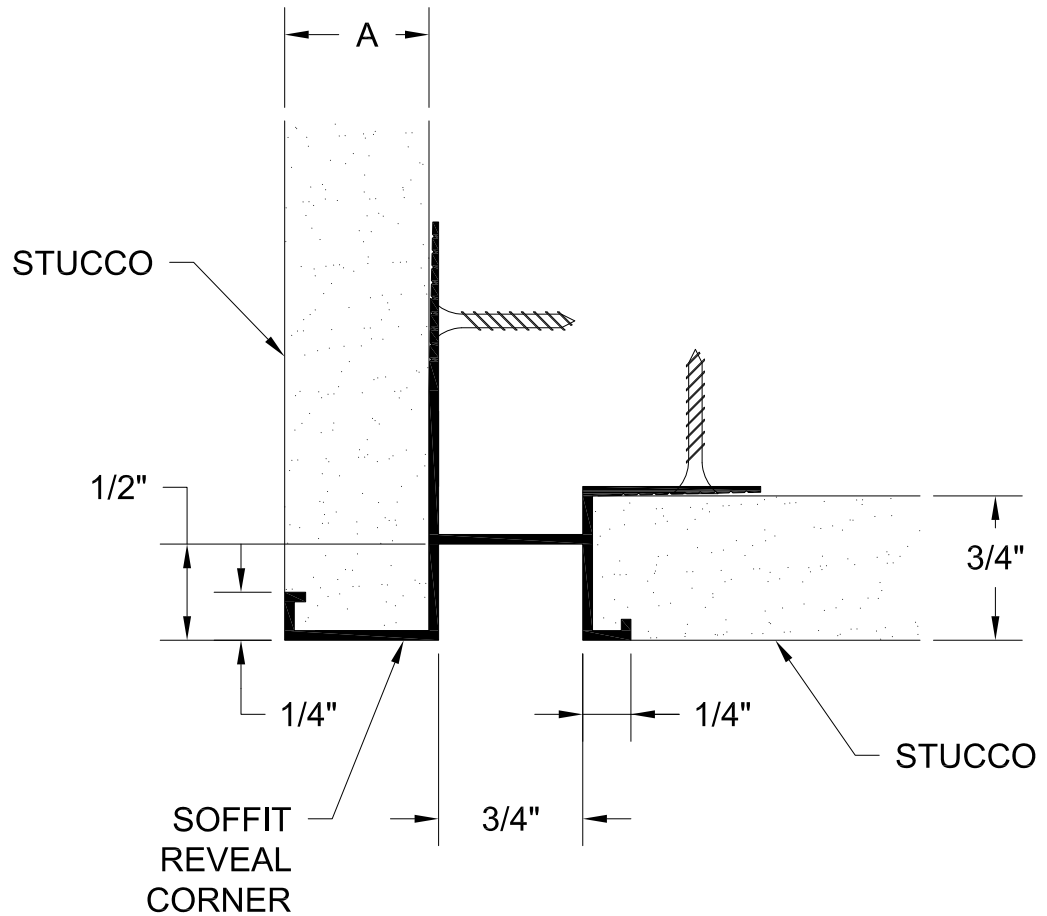

PART #
SSRC 75

GORDON®
ARCHITECTURAL+ENGINEERED SOLUTIONS

5023 Hazel Jones Rd.
Bossier City, LA 71111
800.747.8954
GORDON-INC.COM
sales@gordon-inc.com

TRUFORM PROFILES
STUCCO CORNERS
SOFFIT REVEAL CORNER