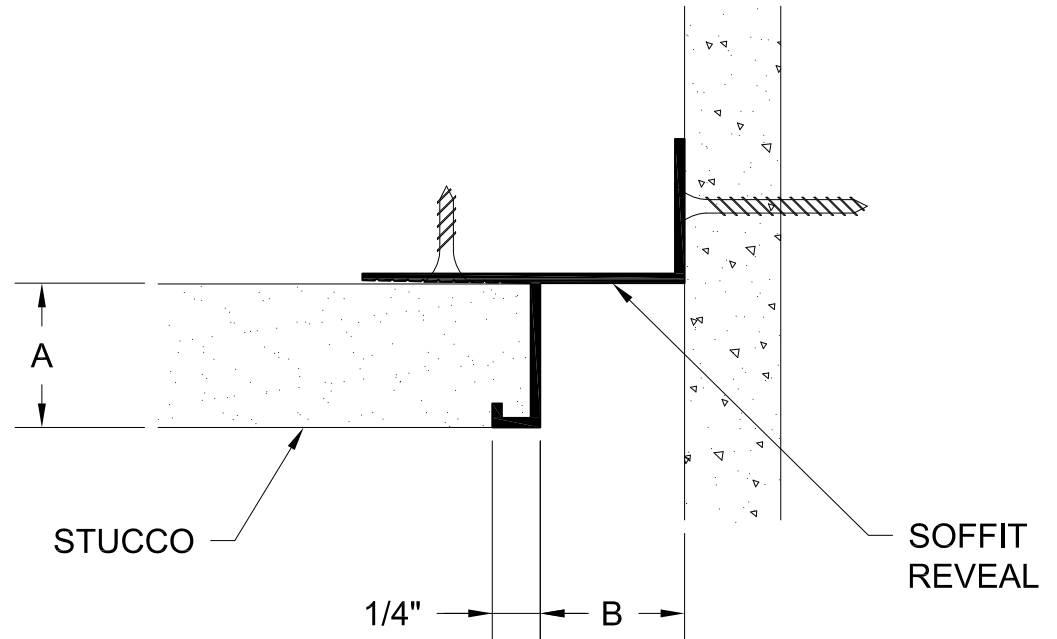

PART #	A DEPTH	B WIDTH
SSR 75-75	3/4"	3/4"
SSR 75-200	3/4"	2"
SSR 75-300	3/4"	3"
SSR 75-400	3/4"	4"

**GORDON**  
ARCHITECTURAL+ENGINEERED SOLUTIONS

© 5023 Hazel Jones Rd.  
Bossier City, LA 71111  
800.747.8954  
GORDON-INC.COM  
sales@gordon-inc.com

TRUFORM PROFILES  
STUCCO REVEALS  
SOFFIT REVEAL