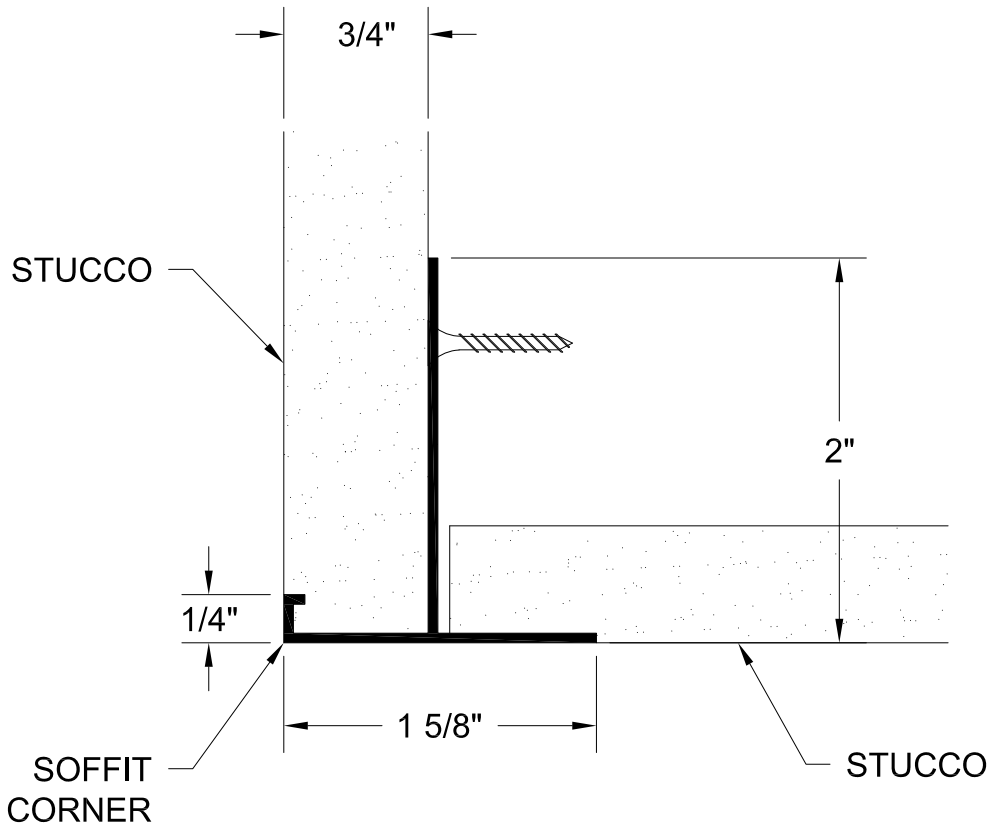

PART #
SSC 75

GORDON®
ARCHITECTURAL+ENGINEERED SOLUTIONS

5023 Hazel Jones Rd.
Bossier City, LA 71111
800.747.8954
GORDON-INC.COM
sales@gordon-inc.com

TRUFORM PROFILES
STUCCO CORNERS
SOFFIT CORNER