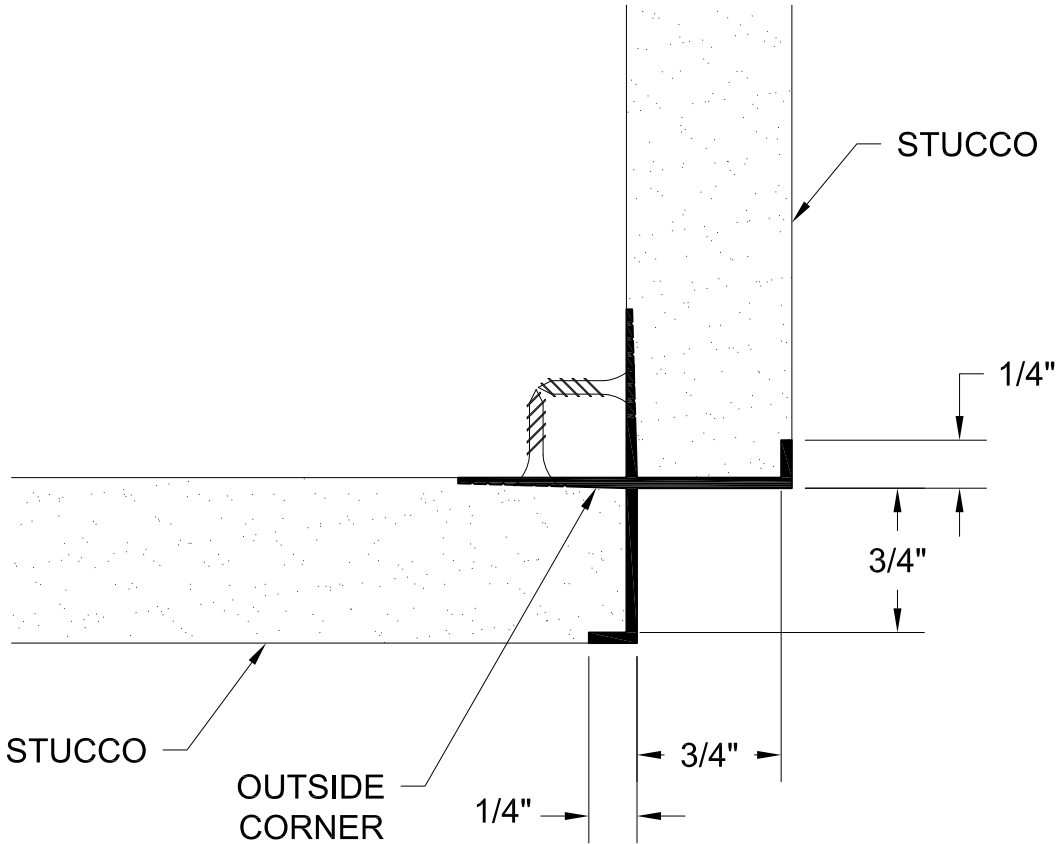

PART #
SOC 75

GORDON
ARCHITECTURAL+ENGINEERED SOLUTIONS

© 5023 Hazel Jones Rd.
Bossier City, LA 71111
800.747.8954
GORDON-INC.COM
sales@gordon-inc.com

TRUFORM PROFILES
STUCCO CORNERS
OUTSIDE CORNER