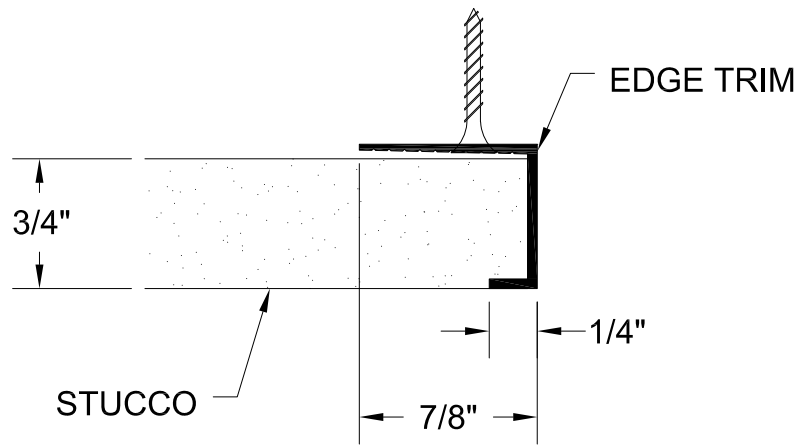

PART #
SET 75

GORDON®
ARCHITECTURAL+ENGINEERED SOLUTIONS

5023 Hazel Jones Rd.
Bossier City, LA 71111
800.747.8954
GORDON-INC.COM
sales@gordon-inc.com

TRUFORM PROFILES
STUCCO TRIMS
EDGE TRIM