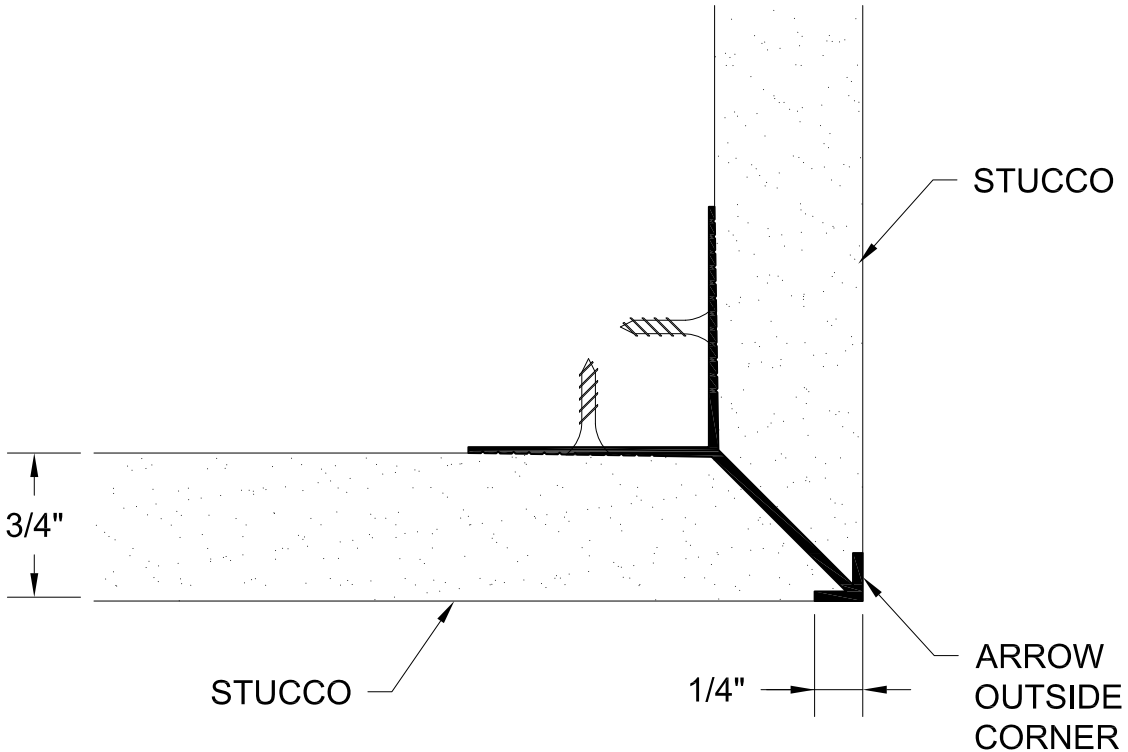

PART #
SAOC 75

GORDON®
ARCHITECTURAL+ENGINEERED SOLUTIONS

5023 Hazel Jones Rd.
Bossier City, LA 71111
800.747.8954
GORDON-INC.COM
sales@gordon-inc.com

TRUFORM PROFILES
STUCCO CORNERS
ARROW OUTSIDE CORNER