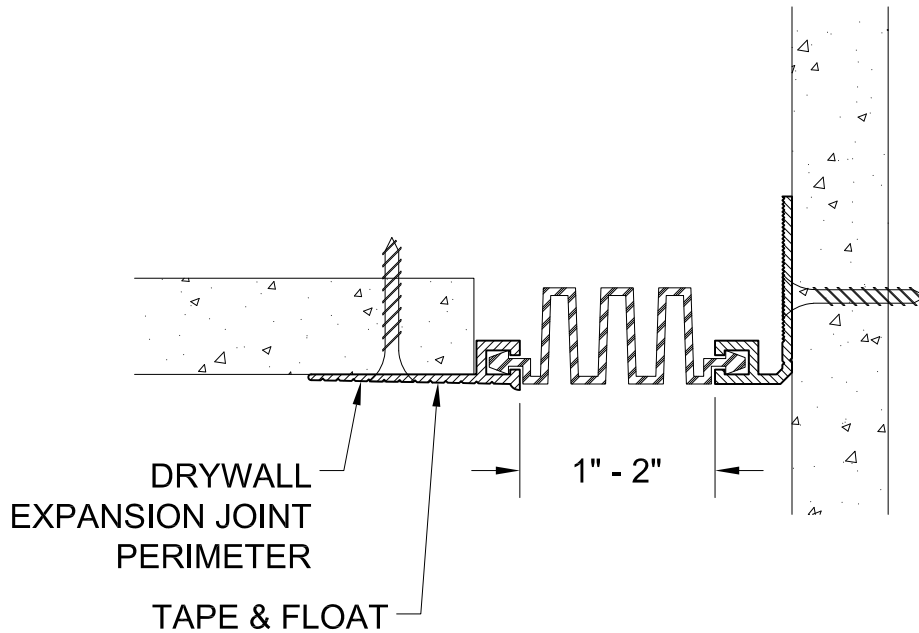

PART #
DX200PERI

**GORDON**®  
ARCHITECTURAL+ENGINEERED SOLUTIONS

5023 Hazel Jones Rd.  
Bossier City, LA 71111  
800.747.8954  
GORDON-INC.COM  
sales@gordon-inc.com

TRUFORM PROFILES  
CEILING TRIM PROFILES - DRYWALL  
PERIMETER EXPANSION JOINT