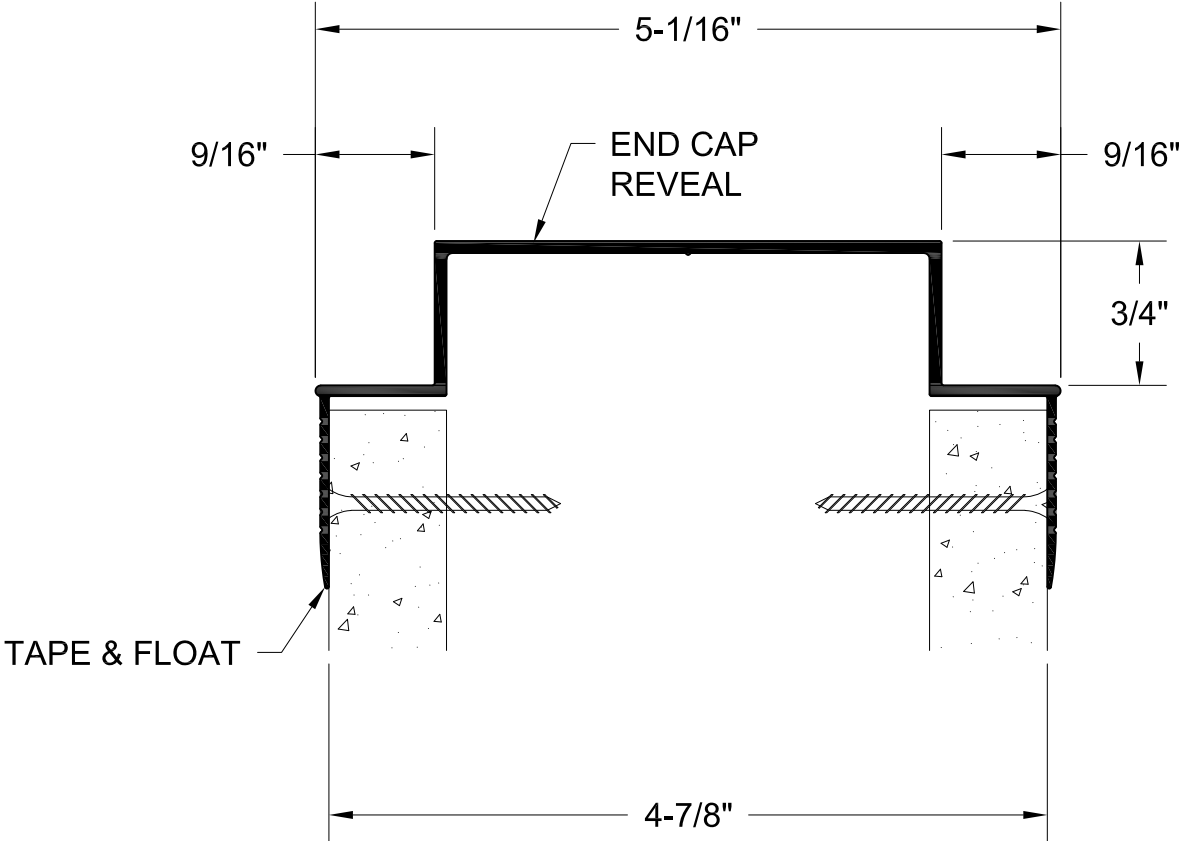

PART #  
DTECR 4875

**GORDON**  
ARCHITECTURAL+ENGINEERED SOLUTIONS

© 5023 Hazel Jones Rd.  
Bossier City, LA 71111  
800.747.8954  
GORDON-INC.COM  
sales@gordon-inc.com

TRUFORM PROFILES  
DRYWALL TRIMS  
END CAP REVEAL