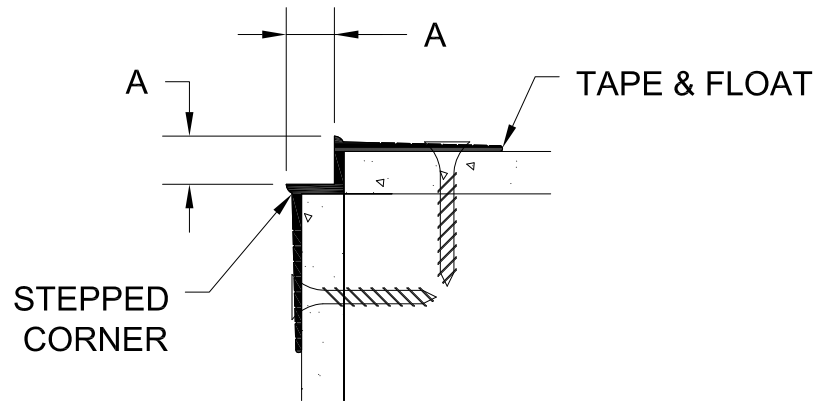

PART #	A DEPTH
DSC 25	1/4"
DSC 625	5/8"

GORDON®
ARCHITECTURAL+ENGINEERED SOLUTIONS

5023 Hazel Jones Rd.
Bossier City, LA 71111
800.747.8954
GORDON-INC.COM
sales@gordon-inc.com

TRUFORM PROFILES
DRYWALL CORNERS
STEPPED CORNER