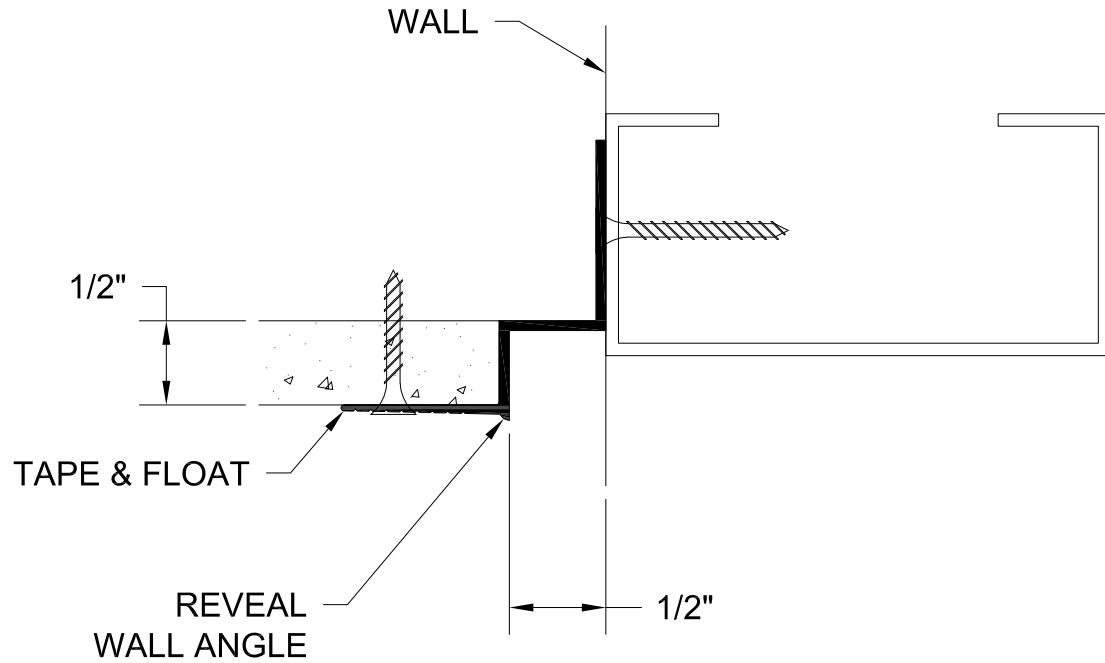

PART #  
DRWA 50-50

**GORDON**®  
ARCHITECTURAL+ENGINEERED SOLUTIONS

5023 Hazel Jones Rd.  
Bossier City, LA 71111  
800.747.8954  
GORDON-INC.COM  
sales@gordon-inc.com

TRUFORM PROFILES  
DRYWALL REVEALS  
REVEAL WALL ANGLE