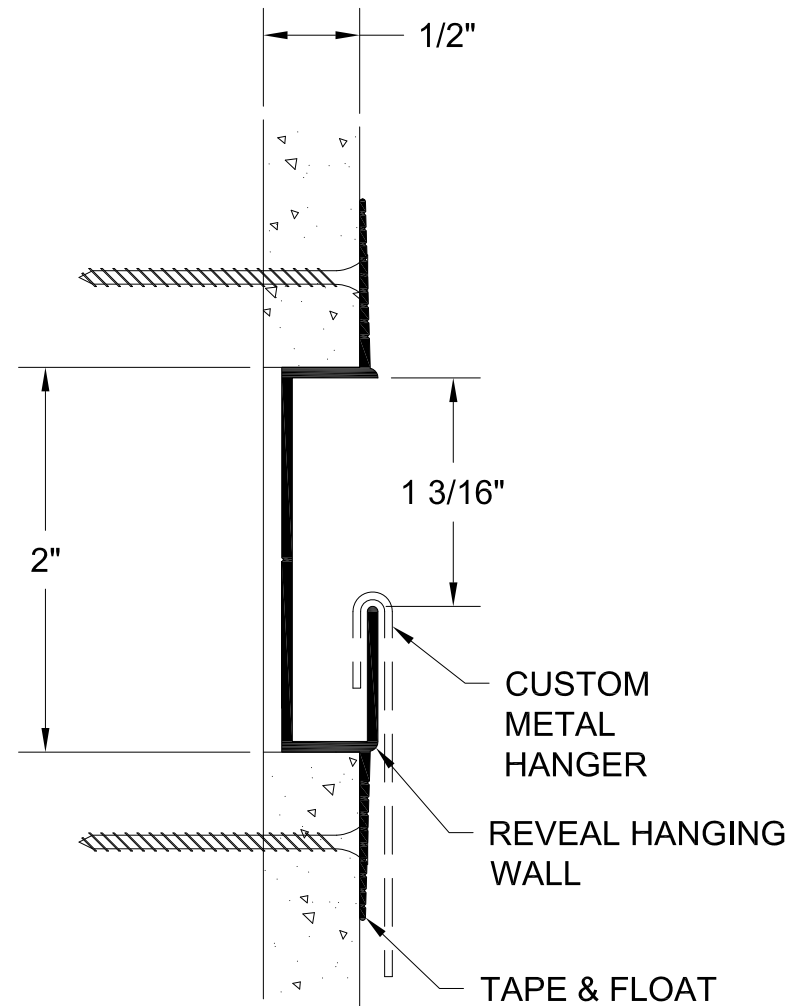

PART #
DRHW
Ref CMH

GORDON®
ARCHITECTURAL+ENGINEERED SOLUTIONS

5023 Hazel Jones Rd.
Bossier City, LA 71111
800.747.8954
GORDON-INC.COM
sales@gordon-inc.com

TRUFORM PROFILES
DRYWALL HANGING PROFILES
REVEAL HANGING WALL