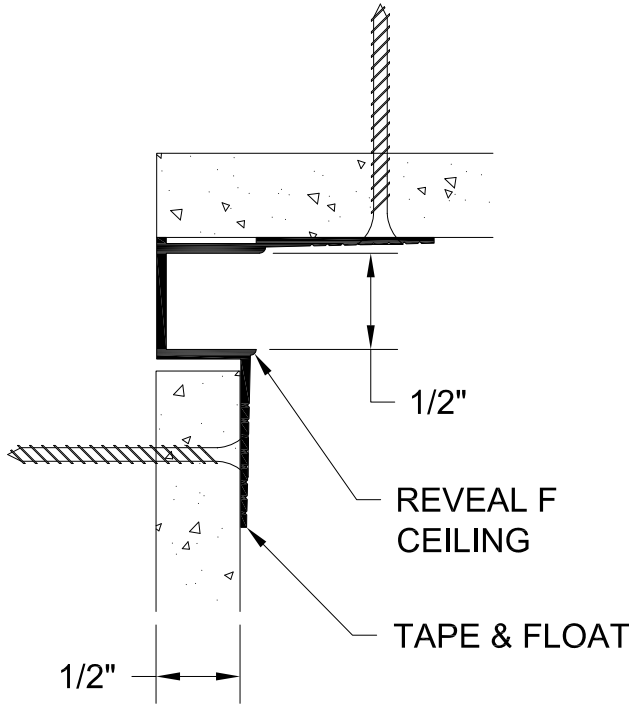

PART #
DRFC 50-50

**GORDON**®  
ARCHITECTURAL+ENGINEERED SOLUTIONS

5023 Hazel Jones Rd.  
Bossier City, LA 71111  
800.747.8954  
GORDON-INC.COM  
sales@gordon-inc.com

TRUFORM PROFILES  
DRYWALL REVEALS  
REVEAL F CEILING