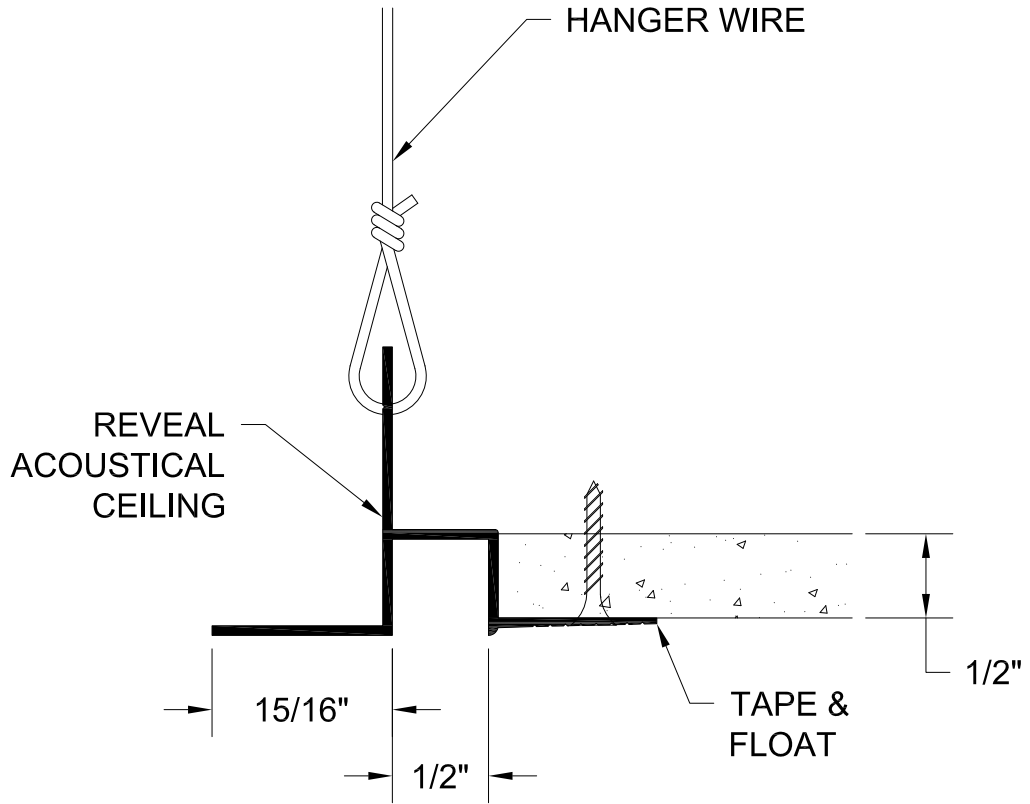

PART #
DRAC 50-50

GORDON
ARCHITECTURAL+ENGINEERED SOLUTIONS

5023 Hazel Jones Rd.
Bossier City, LA 71111
800.747.8954
GORDON-INC.COM
sales@gordon-inc.com

TRUFORM PROFILES
CEILING TRIM PROFILES - ACOUSTICAL
REVEAL ACOUSTICAL CEILING