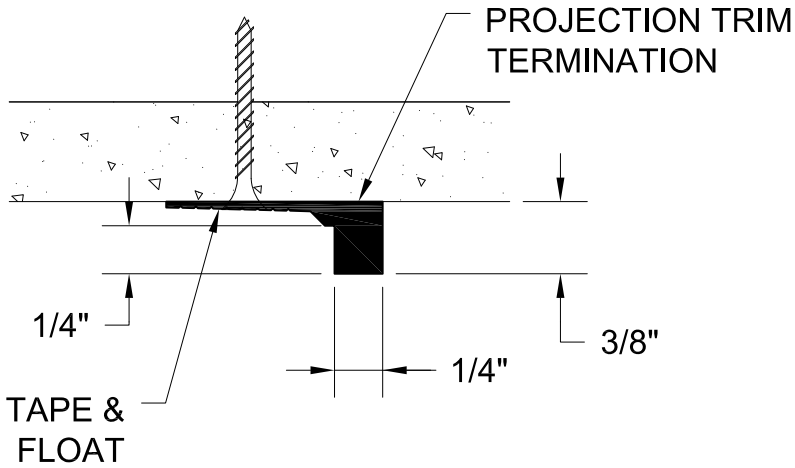

PART #
DPTT

GORDON®
ARCHITECTURAL+ENGINEERED SOLUTIONS

5023 Hazel Jones Rd.
Bossier City, LA 71111
800.747.8954
GORDON-INC.COM
sales@gordon-inc.com

TRUFORM PROFILES
PROJECTION TRIMS
PROJECTION TRIM TERMINATION