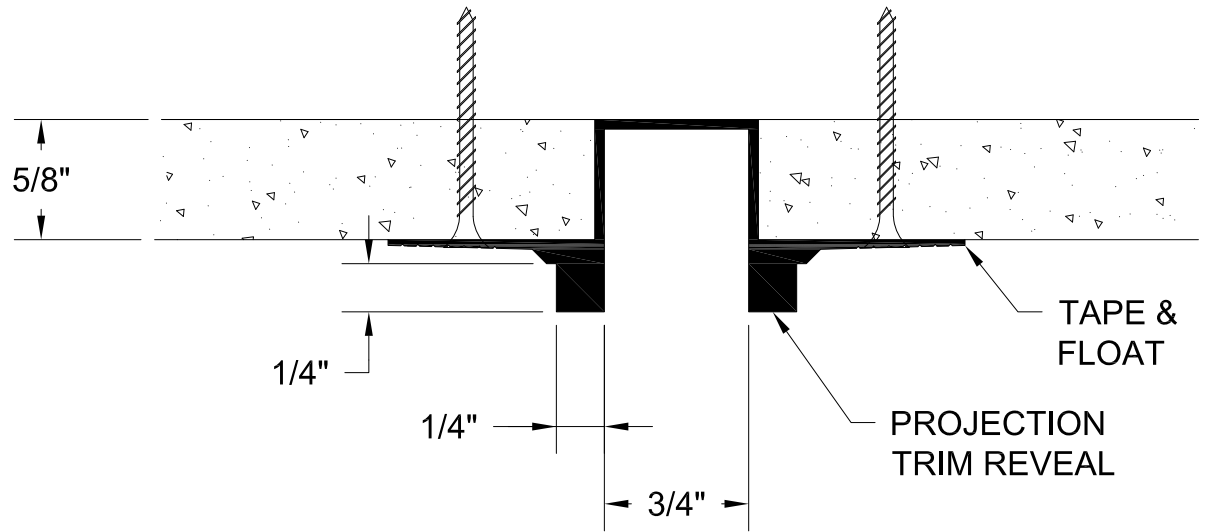

PART #  
DPTR 625-75

**GORDON**  
ARCHITECTURAL+ENGINEERED SOLUTIONS

5023 Hazel Jones Rd.  
Bossier City, LA 71111  
800.747.8954  
GORDON-INC.COM  
sales@gordon-inc.com

TRUFORM PROFILES  
PROJECTION TRIMS  
PROJECTION TRIM REVEAL