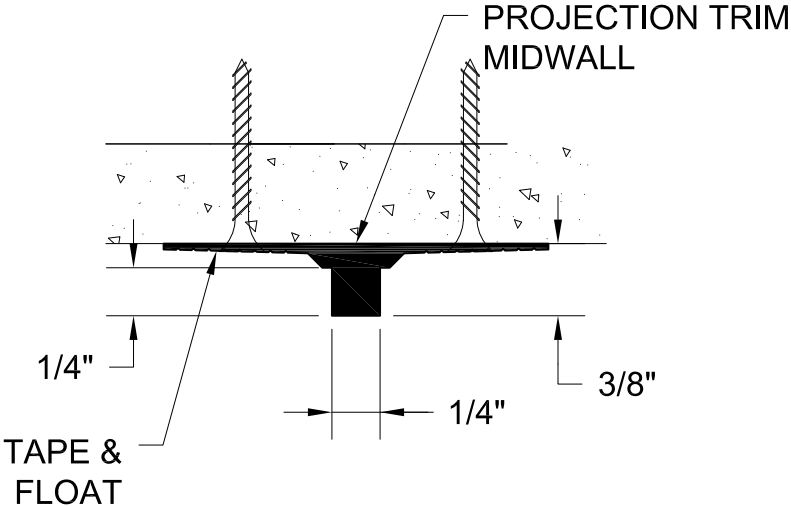

PART #
DPTM

**GORDON**®  
ARCHITECTURAL+ENGINEERED SOLUTIONS

5023 Hazel Jones Rd.  
Bossier City, LA 71111  
800.747.8954  
GORDON-INC.COM  
sales@gordon-inc.com

TRUFORM PROFILES  
PROJECTION TRIMS  
MIDWALL