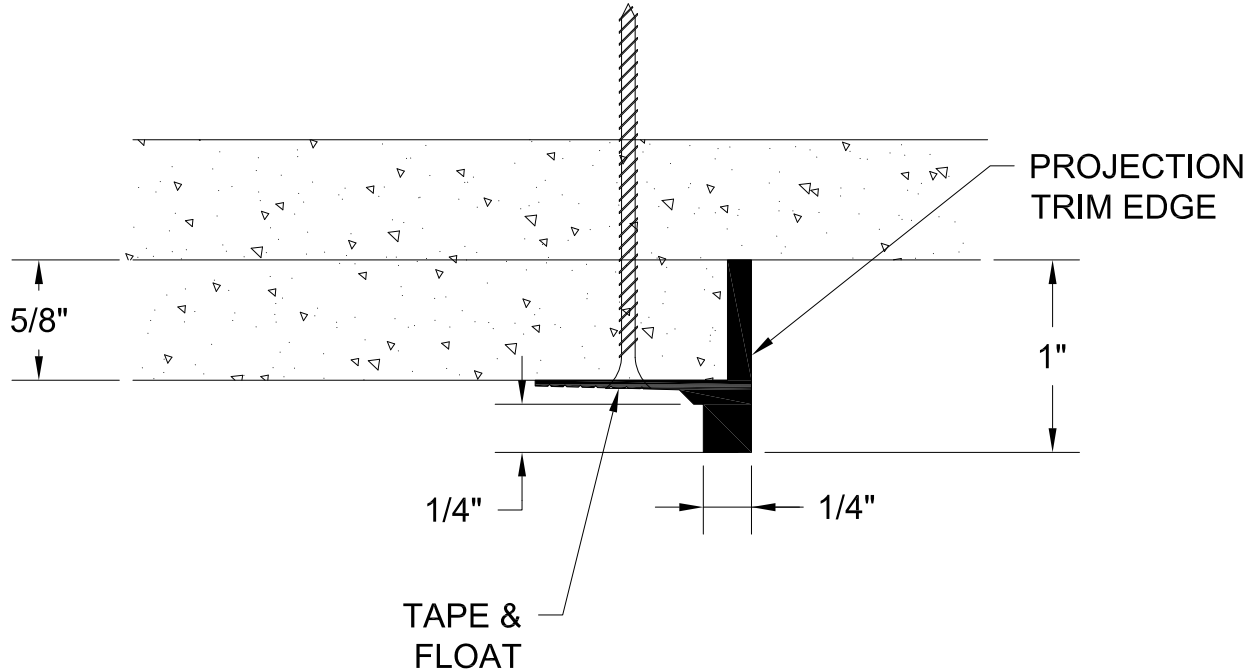

PART #
DPTE 625

**GORDON**  
ARCHITECTURAL+ENGINEERED SOLUTIONS

5023 Hazel Jones Rd.  
Bossier City, LA 71111  
800.747.8954  
GORDON-INC.COM  
sales@gordon-inc.com

TRUFORM PROFILES  
PROJECTION TRIMS  
PROJECTION TRIM EDGE