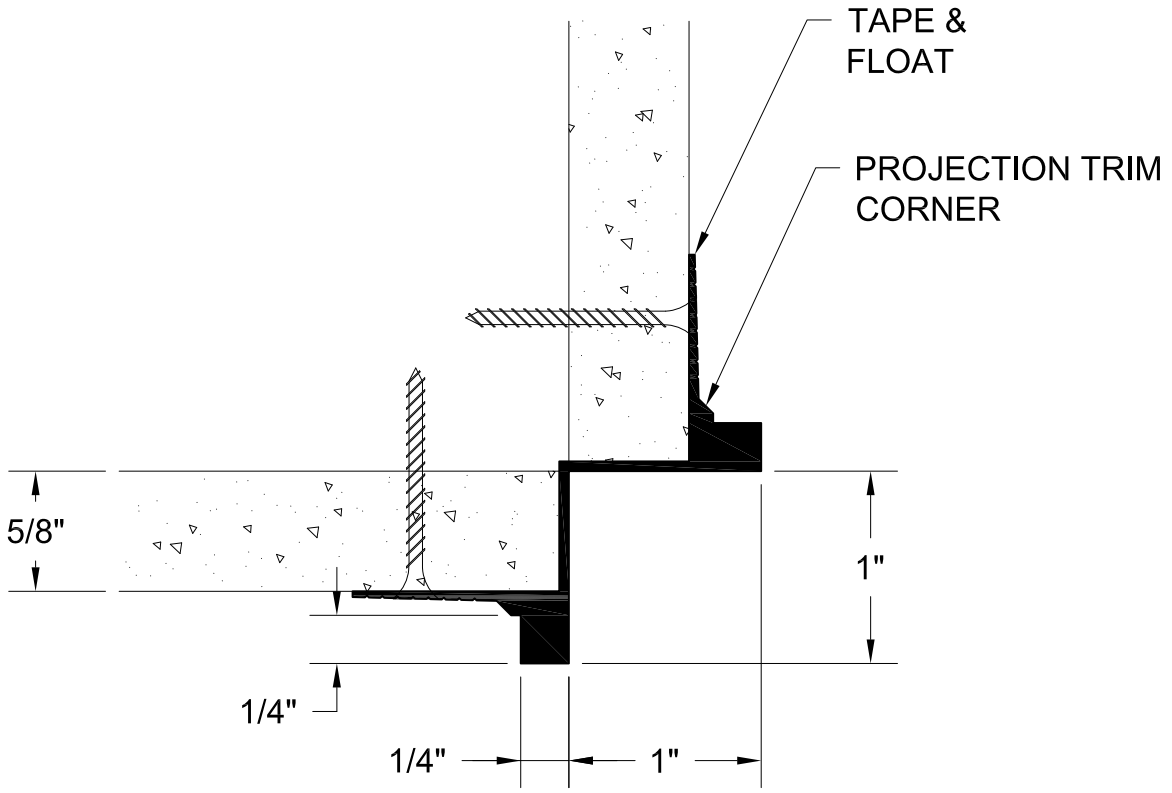

PART #
DPTC 625

GORDON
ARCHITECTURAL+ENGINEERED SOLUTIONS

© 5023 Hazel Jones Rd.
Bossier City, LA 71111
800.747.8954
GORDON-INC.COM
sales@gordon-inc.com

TRUFORM PROFILES
PROJECTION TRIMS
PROJECTION TRIM CORNER