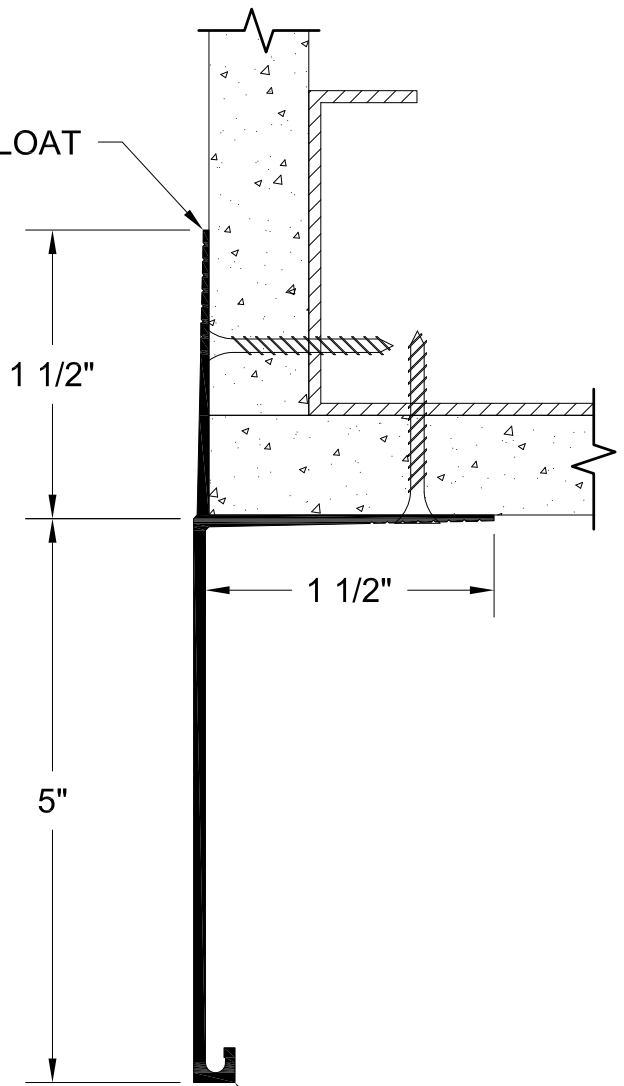

PART #
DPT 500

TAPE & FLOAT

DRYWALL POCKET TRIM

GORDON
ARCHITECTURAL+ENGINEERED SOLUTIONS

5023 Hazel Jones Rd.
Bossier City, LA 71111
800.747.8954
GORDON-INC.COM
sales@gordon-inc.com

TRUFORM PROFILES
DRYWALL TRIMS
POCKET TRIM