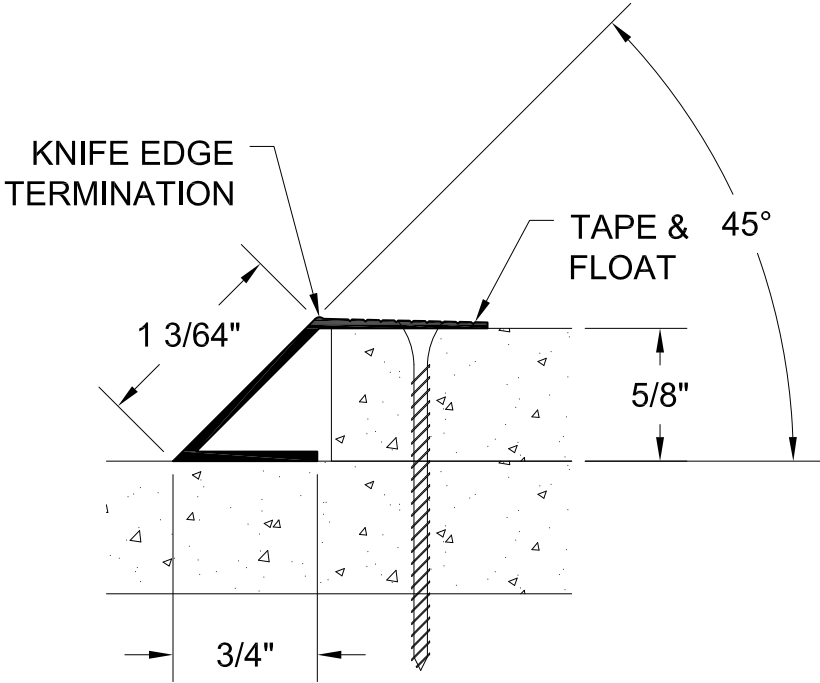

PART #
DKET 625

GORDON®
ARCHITECTURAL+ENGINEERED SOLUTIONS

5023 Hazel Jones Rd.
Bossier City, LA 71111
800.747.8954
GORDON-INC.COM
sales@gordon-inc.com

TRUFORM PROFILES
DRYWALL TRIMS
KNIFE EDGE TERMINATION