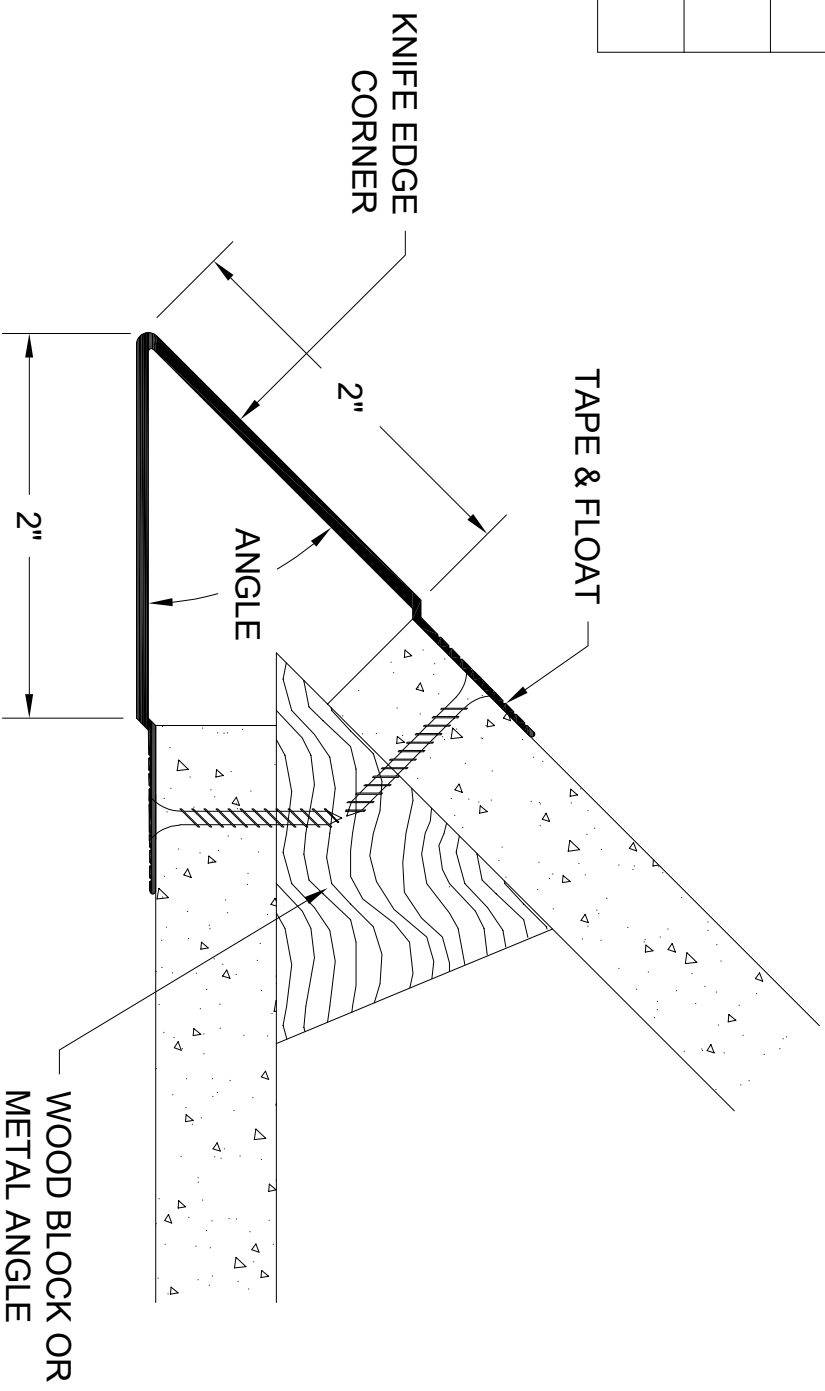

PART #	ANGLE
DKEC 30	30°
DKEC 45	45°
DKEC 60	60°

**GORDON**  
ARCHITECTURAL+ENGINEERED SOLUTIONS

® 5023 Hazel Jones Rd.  
Bossier City, LA 71111  
800.747.8954  
GORDON-INC.COM  
sales@gordon-inc.com

TRUFORM PROFILES  
DRYWALL CORNERS  
KNIFE EDGE CORNER