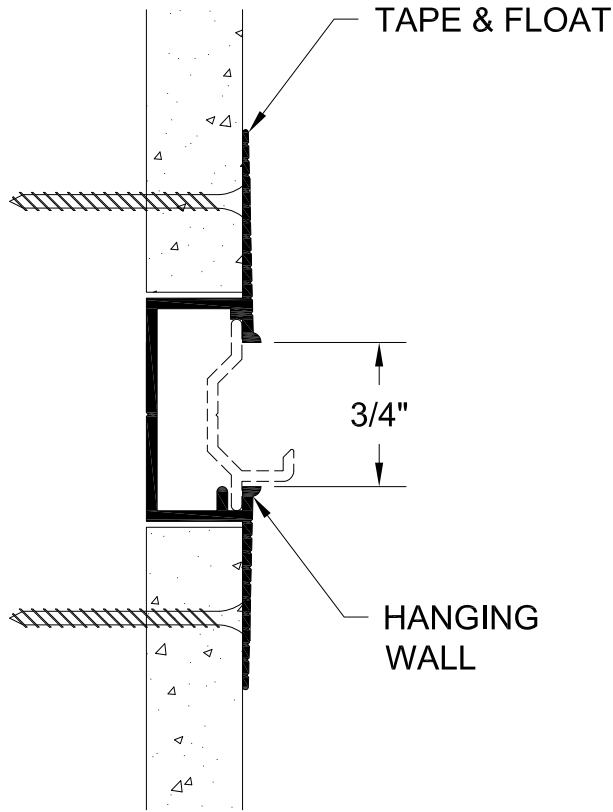

PART #
DHW
Ref DHI

GORDON®
ARCHITECTURAL+ENGINEERED SOLUTIONS

5023 Hazel Jones Rd.
Bossier City, LA 71111
800.747.8954
GORDON-INC.COM
sales@gordon-inc.com

TRUFORM PROFILES
DRYWALL HANGING PROFILES
HANGING WALL