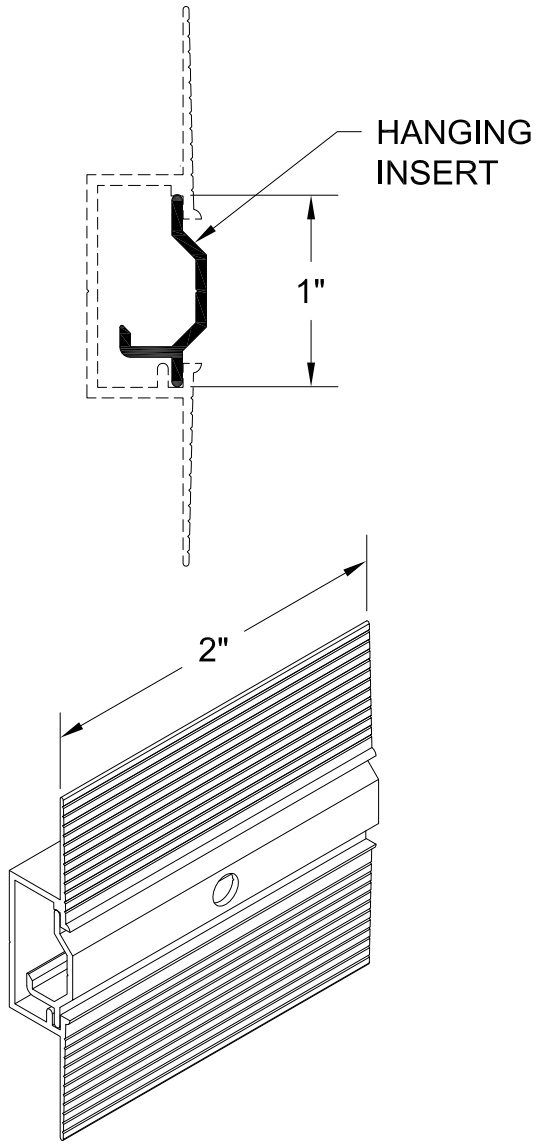

PART #
DHI

GORDON
ARCHITECTURAL+ENGINEERED SOLUTIONS

© 5023 Hazel Jones Rd.
Bossier City, LA 71111
800.747.8954
GORDON-INC.COM
sales@gordon-inc.com

TRUFORM PROFILES
DRYWAL HANGING PROFILES
HANGING INSERT