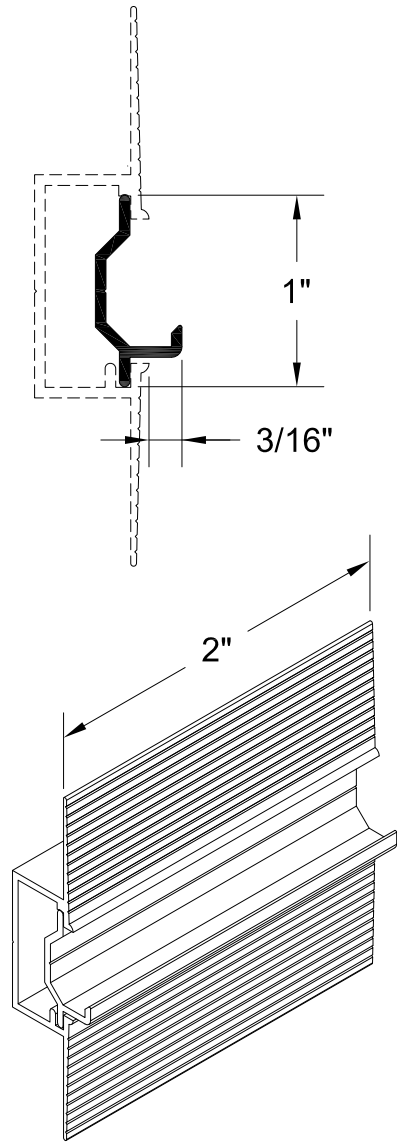

PART #
DHI

GORDON
ARCHITECTURAL+ENGINEERED SOLUTIONS

© 5023 Hazel Jones Rd.
Bossier City, LA 71111
800.747.8954
GORDON-INC.COM
sales@gordon-inc.com

TRUFORM PROFILES
DRYWAL HANGING PROFILES
HANGING INSERT