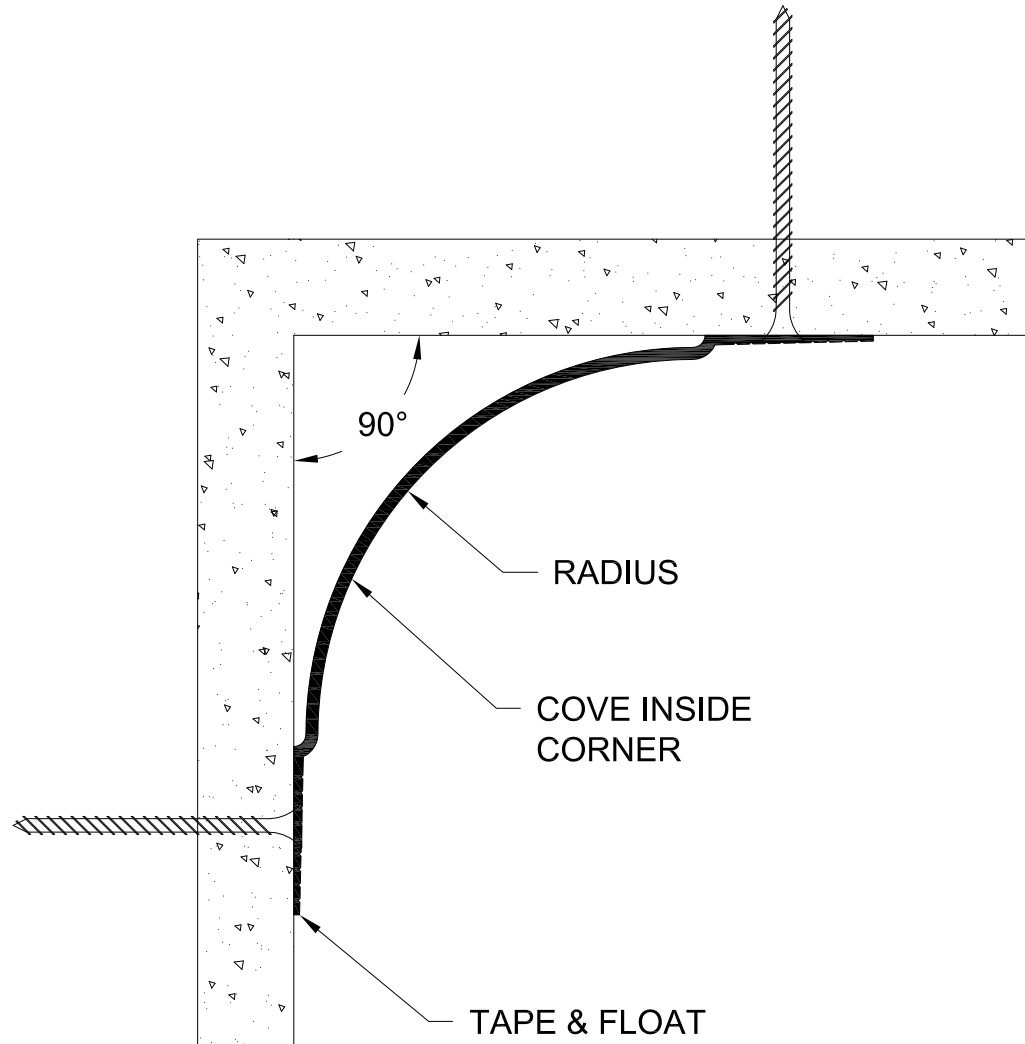

PART #	RADIUS
DCIC 150	1-1/2"
DCIC 200	2"
DCIC 300	3"
DCIC 400	4"
DCIC 600	6"

GORDON®
ARCHITECTURAL+ENGINEERED SOLUTIONS

5023 Hazel Jones Rd.
Bossier City, LA 71111
800.747.8954
GORDON-INC.COM
sales@gordon-inc.com

TRUFORM PROFILES
DRYWALL CORNERS
COVE INSIDE CORNER