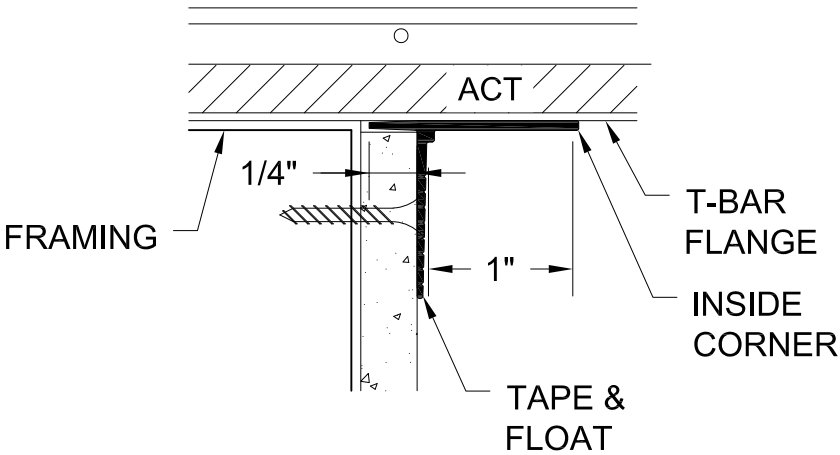

PART #
DAIC

GORDON®
ARCHITECTURAL+ENGINEERED SOLUTIONS

5023 Hazel Jones Rd.
Bossier City, LA 71111
800.747.8954
GORDON-INC.COM
sales@gordon-inc.com

TRUFORM PROFILES
CEILING TRIM PROFILES - ACOUSTICAL
INSIDE CORNER