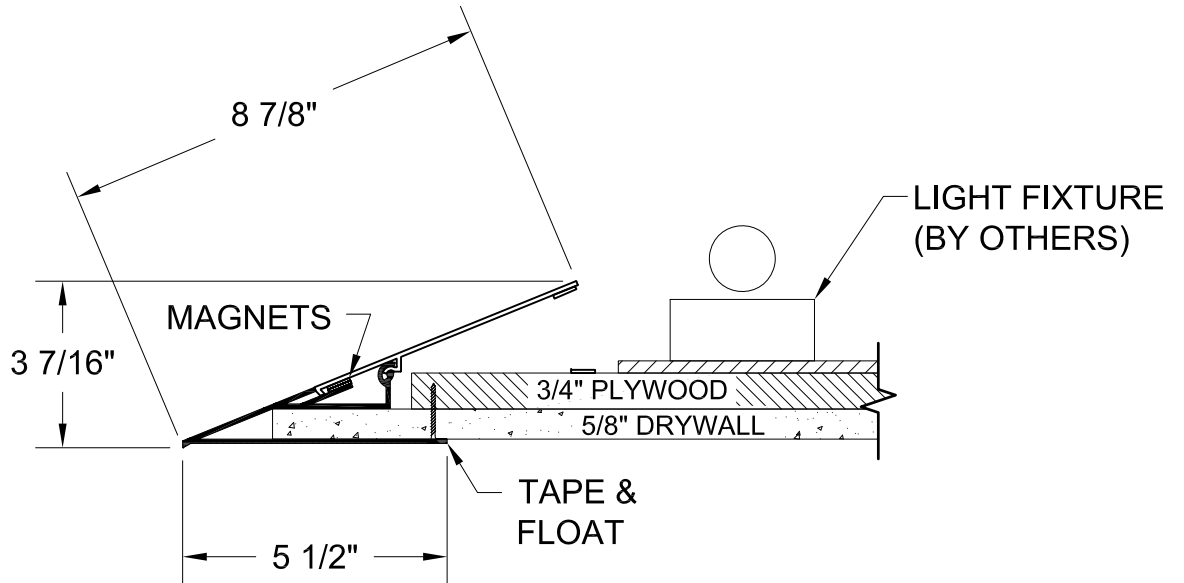

PART #
VPLC 350-550

GORDON
ARCHITECTURAL+ENGINEERED SOLUTIONS

5023 Hazel Jones Rd.
Bossier City, LA 71111
800.747.8954
GORDON-INC.COM
sales@gordon-inc.com

TRUFORM PROFILES
CEILING TRIM PROFILES - ACOUSTICAL
VANTAGE POINT LIGHT COVE