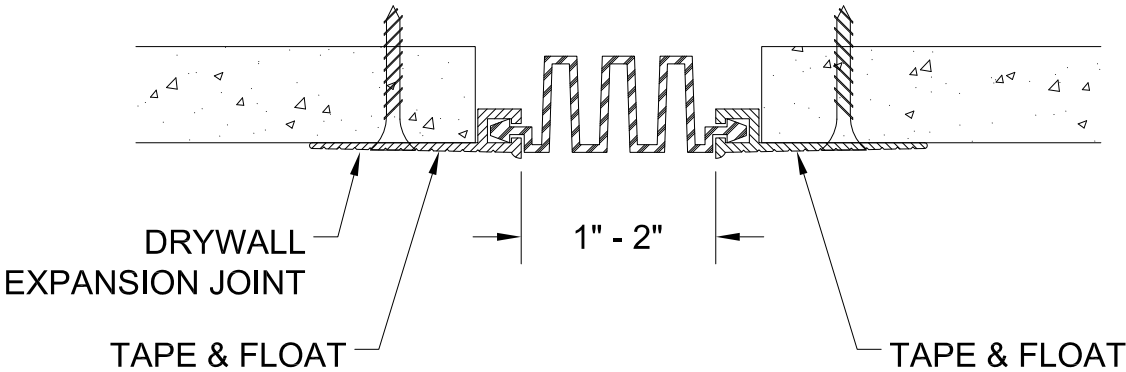

PART #
DX200VERT

GORDON®
ARCHITECTURAL+ENGINEERED SOLUTIONS

5023 Hazel Jones Rd.
Bossier City, LA 71111
800.747.8954
GORDON-INC.COM
sales@gordon-inc.com

TRUFORM PROFILES
CEILING TRIM PROFILES - DRYWALL
DRYWALL EXPANSION JOINT