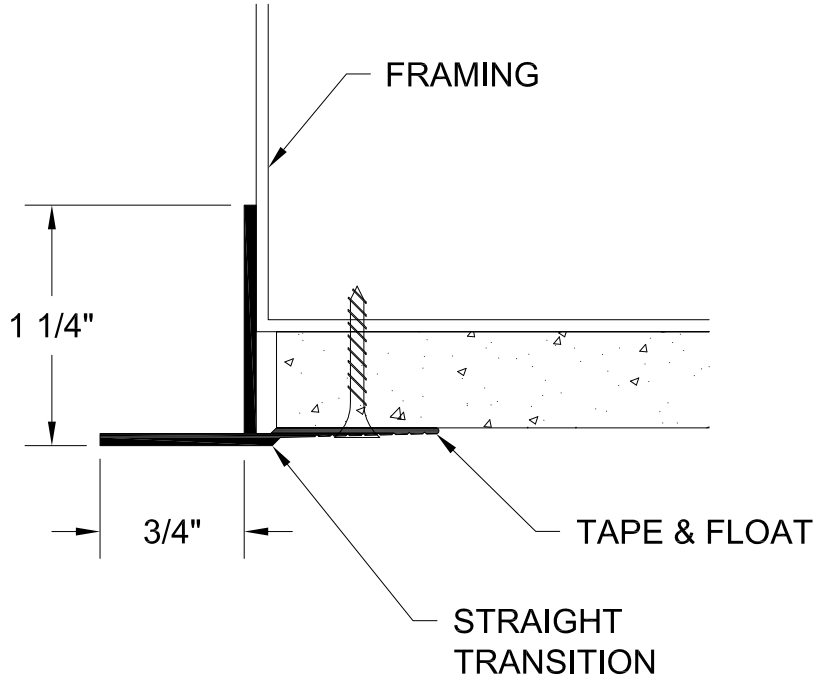

PART #
DAST

GORDON®
ARCHITECTURAL+ENGINEERED SOLUTIONS

5023 Hazel Jones Rd.
Bossier City, LA 71111
800.747.8954
GORDON-INC.COM
sales@gordon-inc.com

TRUFORM PROFILES
CEILING TRIM PROFILES - ACOUSTICAL
STRAIGHT TRANSITION