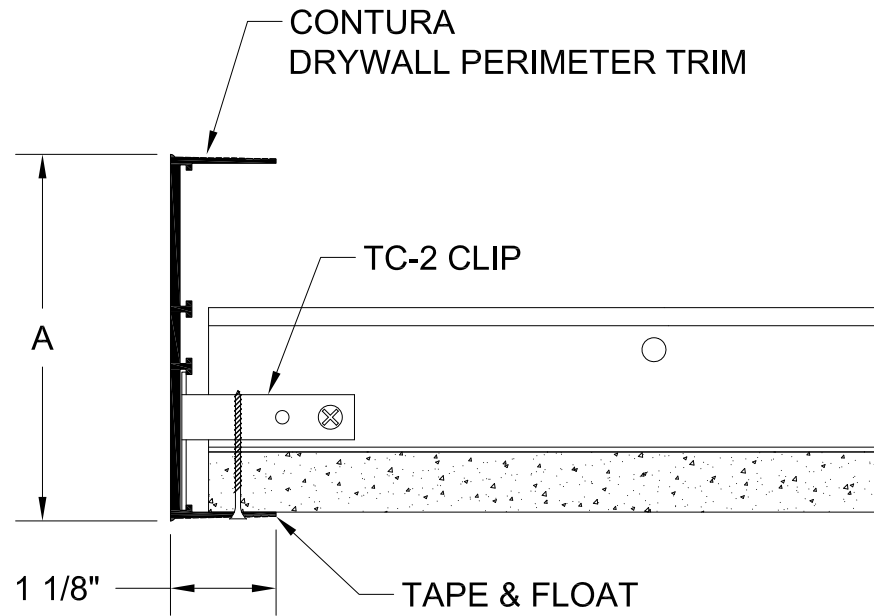

PART #	A HEIGHT
CA20DW *	2-3/16"
CA40DW	3-13/16"
CA60DW	5-13/16"
CA80DW	7-13/16"

* ONLY 1 SPLICE BOSS
(UNLIKE PROFILE DISPLAYED)

GORDON®
ARCHITECTURAL+ENGINEERED SOLUTIONS

5023 Hazel Jones Rd.
Bossier City, LA 71111
800.747.8954
GORDON-INC.COM
sales@gordon-inc.com

TRUFORM PROFILES
CEILING TRIM PROFILES - DRYWALL
CONTURA DRYWALL PERIMETER TRIM