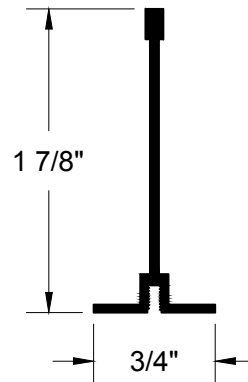

SERIES C1:
#2 THREAD
DEPTH: 3/16"

SERIES C1A:
#2 THREAD
DEPTH: 3/16"

SERIES C2:
#2 THREAD
DEPTH: 3/16"

SERIES C3:
#2 THREAD
DEPTH: 3/16"

SERIES C4:
#2 THREAD
DEPTH: 3/16"

SERIES C5:
1/4"-20 THREAD
DEPTH: 3/8"

SERIES C6:
1/4"-20 THREAD
DEPTH: 9/16"