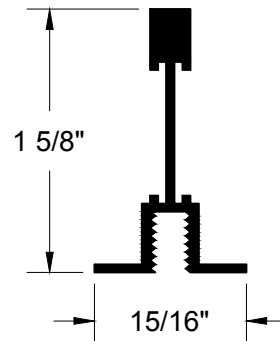

SERIES C1:
#2 THREAD
DEPTH: 3/16"

SERIES C1A:
#2 THREAD
DEPTH: 3/16"

SERIES C2:
#2 THREAD
DEPTH: 3/16"

SERIES C3:
#2 THREAD
DEPTH: 3/16"

SERIES C4:
#2 THREAD
DEPTH: 3/16"

SERIES C5:
1/4"-20 THREAD
DEPTH: 3/8"

SERIES C6:
1/4"-20 THREAD
DEPTH: 9/16"