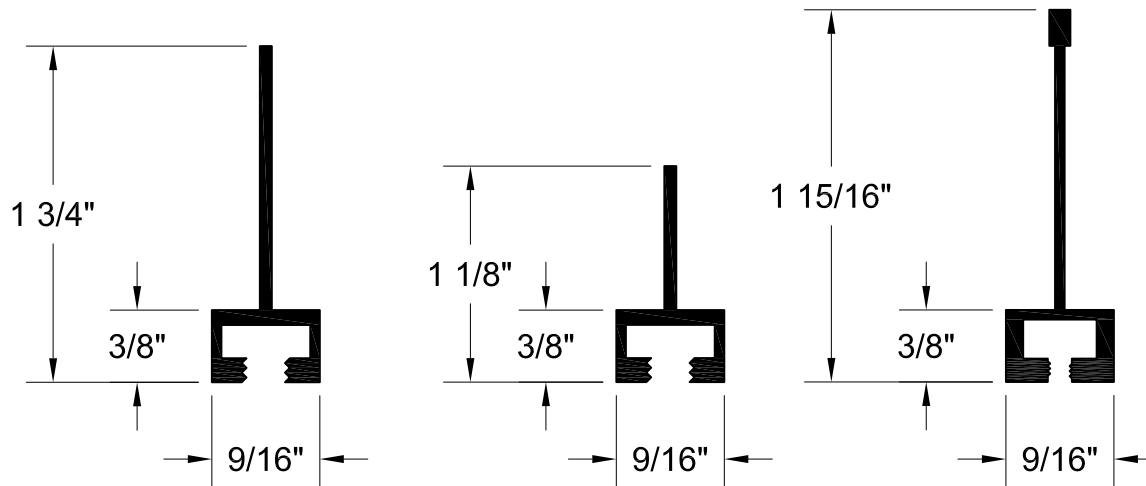

SERIES B6  
SCREW SLOT:  
1/8"-32

SERIES B7  
SCREW SLOT:  
1/4"-20

SERIES B8  
SCREW SLOT:  
1/4"-20

SERIES B9  
SCREW SLOT:  
1/4"-20

**GORDON**  
INTERIOR SPECIALTIES DIVISION

5023 HAZEL JONES ROAD, BOSSIER CITY, LA 71111  
800.747.8954  
800.877.8746 FAX  
SALES@GORDONCEILINGS.COM  
GORDONCEILINGS.COM

TITLE

SERIES B PROFILE (2)

SERIES B10  
SCREW SLOT:  
1/8"-32

SERIES B11  
SCREW SLOT:  
1/4"-20

SERIES B12  
SCREW SLOT:  
1/8"-32

SERIES B13  
SCREW SLOT:  
1/4"-20

SERIES B14  
SCREW SLOT:  
1/4"-20

**GORDON**  
INTERIOR SPECIALTIES DIVISION

5023 HAZEL JONES ROAD, BOSSIER CITY, LA 71111  
800.747.8954  
800.877.8746 FAX  
SALES@GORDONCEILINGS.COM  
GORDONCEILINGS.COM

TITLE

SERIES B PROFILE (3)

SERIES B15  
SCREW SLOT:  
1/4"-20

SERIES B16  
SCREW SLOT:  
1/4"-20

SERIES B17  
SCREW SLOT:  
1/8"-32