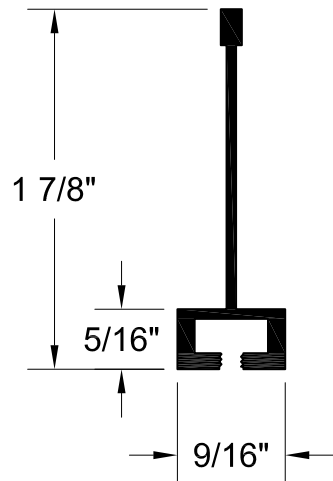

SERIES B  
SCREW SLOT:  
5/16"-18

SERIES B1  
SCREW SLOT:  
5/16"-18

SERIES B2  
SCREW SLOT:  
5/16"-18

SERIES B3  
SCREW SLOT:  
5/16"-18

SERIES B4  
SCREW SLOT:  
5/16"-18

SERIES B5  
SCREW SLOT:  
5/16"-18

SERIES B6  
SCREW SLOT:  
1/8"-32

SERIES B7  
SCREW SLOT:  
1/4"-20

SERIES B8  
SCREW SLOT:  
1/4"-20

SERIES B9  
SCREW SLOT:  
1/4"-20

**GORDON**  
INTERIOR SPECIALTIES DIVISION

5023 HAZEL JONES ROAD, BOSSIER CITY, LA 71111  
800.747.8954  
800.877.8746 FAX  
SALES@GORDONCEILINGS.COM  
GORDONCEILINGS.COM

TITLE

SERIES B PROFILE (2)

SERIES B10  
SCREW SLOT:  
1/8"-32

SERIES B11  
SCREW SLOT:  
1/4"-20

SERIES B12  
SCREW SLOT:  
1/8"-32

SERIES B13  
SCREW SLOT:  
1/4"-20

SERIES B14  
SCREW SLOT:  
1/4"-20

**GORDON**  
INTERIOR SPECIALTIES DIVISION

SERIES B17  
SCREW SLOT:  
1/8"-32