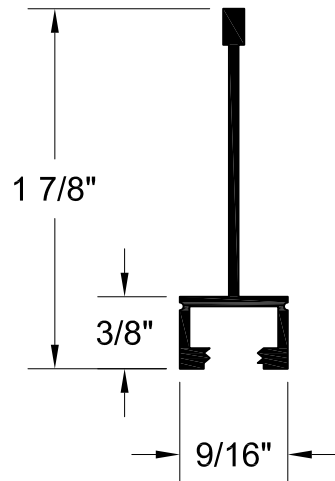

SERIES B  
SCREW SLOT:  
5/16"-18

SERIES B1  
SCREW SLOT:  
5/16"-18

SERIES B2  
SCREW SLOT:  
5/16"-18

SERIES B3  
SCREW SLOT:  
5/16"-18

SERIES B4  
SCREW SLOT:  
5/16"-18

SERIES B5  
SCREW SLOT:  
5/16"-18

SERIES B6  
SCREW SLOT:  
1/8"-32

SERIES B7  
SCREW SLOT:  
1/4"-20

SERIES B8  
SCREW SLOT:  
1/4"-20

SERIES B9  
SCREW SLOT:  
1/4"-20

**GORDON**  
INTERIOR SPECIALTIES DIVISION

5023 HAZEL JONES ROAD, BOSSIER CITY, LA 71111  
800.747.8954  
800.877.8746 FAX  
SALES@GORDONCEILINGS.COM  
GORDONCEILINGS.COM

TITLE

SERIES B PROFILE (2)

SERIES B10  
SCREW SLOT:  
1/8"-32

SERIES B11  
SCREW SLOT:  
1/4"-20

SERIES B12  
SCREW SLOT:  
1/8"-32

SERIES B13  
SCREW SLOT:  
1/4"-20

SERIES B14  
SCREW SLOT:  
1/4"-20

**GORDON**  
INTERIOR SPECIALTIES DIVISION

SERIES B17  
SCREW SLOT:  
1/8"-32