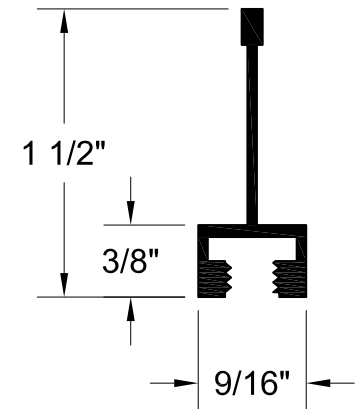

SERIES B  
SCREW SLOT:  
5/16"-18

SERIES B1  
SCREW SLOT:  
5/16"-18

SERIES B2  
SCREW SLOT:  
5/16"-18

SERIES B3  
SCREW SLOT:  
5/16"-18

SERIES B4  
SCREW SLOT:  
5/16"-18

SERIES B5  
SCREW SLOT:  
5/16"-18

SERIES B6  
SCREW SLOT:  
1/8"-32

SERIES B7  
SCREW SLOT:  
1/4"-20

SERIES B8  
SCREW SLOT:  
1/4"-20

SERIES B9  
SCREW SLOT:  
1/4"-20

**GORDON**  
INTERIOR SPECIALTIES DIVISION

5023 HAZEL JONES ROAD, BOSSIER CITY, LA 71111  
800.747.8954  
800.877.8746 FAX  
SALES@GORDONCEILINGS.COM  
GORDONCEILINGS.COM

TITLE

SERIES B PROFILE (2)

SERIES B10  
SCREW SLOT:  
1/8"-32

SERIES B11  
SCREW SLOT:  
1/4"-20

SERIES B12  
SCREW SLOT:  
1/8"-32

SERIES B13  
SCREW SLOT:  
1/4"-20

SERIES B14  
SCREW SLOT:  
1/4"-20

**GORDON**  
INTERIOR SPECIALTIES DIVISION

SERIES B17  
SCREW SLOT:  
1/8"-32