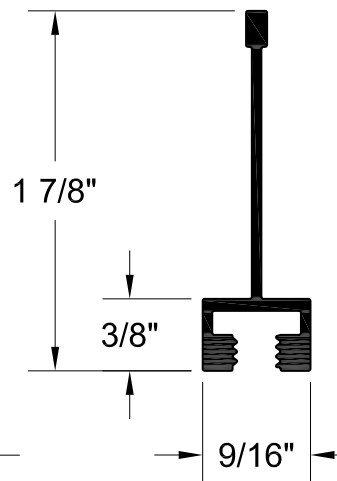

SERIES B  
SCREW SLOT:  
5/16"-18

SERIES B1  
SCREW SLOT:  
5/16"-18

SERIES B2  
SCREW SLOT:  
5/16"-18

SERIES B3  
SCREW SLOT:  
5/16"-18

SERIES B4  
SCREW SLOT:  
5/16"-18

SERIES B5  
SCREW SLOT:  
5/16"-18

SERIES B6  
SCREW SLOT:  
1/8"-32

SERIES B7  
SCREW SLOT:  
1/4"-20

SERIES B8  
SCREW SLOT:  
1/4"-20

SERIES B9  
SCREW SLOT:  
1/4"-20

**GORDON**  
INTERIOR SPECIALTIES DIVISION

5023 HAZEL JONES ROAD, BOSSIER CITY, LA 71111  
800.747.8954  
800.877.8746 FAX  
SALES@GORDONCEILINGS.COM  
GORDONCEILINGS.COM

TITLE

SERIES B PROFILE (2)

SERIES B10  
SCREW SLOT:  
1/8"-32

SERIES B11  
SCREW SLOT:  
1/4"-20

SERIES B12  
SCREW SLOT:  
1/8"-32

SERIES B13  
SCREW SLOT:  
1/4"-20

SERIES B14  
SCREW SLOT:  
1/4"-20

**GORDON**  
INTERIOR SPECIALTIES DIVISION

SERIES B17  
SCREW SLOT:  
1/8"-32