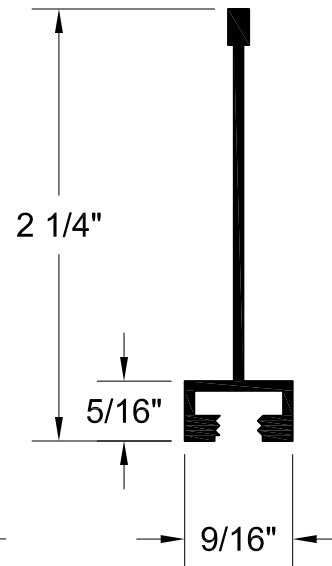

SERIES B  
SCREW SLOT:  
5/16"-18

SERIES B1  
SCREW SLOT:  
5/16"-18

SERIES B2  
SCREW SLOT:  
5/16"-18

SERIES B3  
SCREW SLOT:  
5/16"-18

SERIES B4  
SCREW SLOT:  
5/16"-18

SERIES B5  
SCREW SLOT:  
5/16"-18

SERIES B6  
SCREW SLOT:  
1/8"-32

SERIES B7  
SCREW SLOT:  
1/4"-20

SERIES B8  
SCREW SLOT:  
1/4"-20

SERIES B9  
SCREW SLOT:  
1/4"-20

**GORDON**  
INTERIOR SPECIALTIES DIVISION

5023 HAZEL JONES ROAD, BOSSIER CITY, LA 71111  
800.747.8954  
800.877.8746 FAX  
SALES@GORDONCEILINGS.COM  
GORDONCEILINGS.COM

TITLE

SERIES B PROFILE (2)

SERIES B10  
SCREW SLOT:  
1/8"-32

SERIES B11  
SCREW SLOT:  
1/4"-20

SERIES B12  
SCREW SLOT:  
1/8"-32

SERIES B13  
SCREW SLOT:  
1/4"-20

SERIES B14  
SCREW SLOT:  
1/4"-20

**GORDON**  
INTERIOR SPECIALTIES DIVISION

SERIES B17  
SCREW SLOT:  
1/8"-32