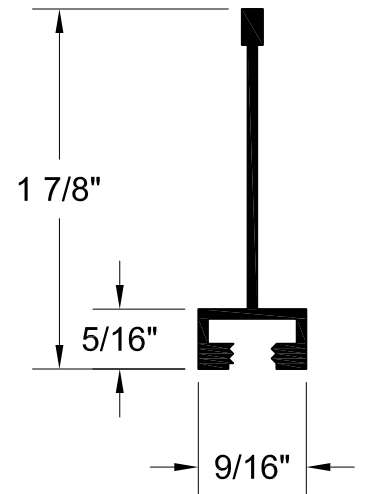

SERIES B  
SCREW SLOT:  
5/16"-18

SERIES B1  
SCREW SLOT:  
5/16"-18

SERIES B2  
SCREW SLOT:  
5/16"-18

SERIES B3  
SCREW SLOT:  
5/16"-18

SERIES B4  
SCREW SLOT:  
5/16"-18

SERIES B5  
SCREW SLOT:  
5/16"-18

SERIES B6  
SCREW SLOT:  
1/8"-32

SERIES B7  
SCREW SLOT:  
1/4"-20

SERIES B8  
SCREW SLOT:  
1/4"-20

SERIES B9  
SCREW SLOT:  
1/4"-20

**GORDON**  
INTERIOR SPECIALTIES DIVISION

5023 HAZEL JONES ROAD, BOSSIER CITY, LA 71111  
800.747.8954  
800.877.8746 FAX  
SALES@GORDONCEILINGS.COM  
GORDONCEILINGS.COM

TITLE

SERIES B PROFILE (2)

SERIES B10  
SCREW SLOT:  
1/8"-32

SERIES B11  
SCREW SLOT:  
1/4"-20

SERIES B12  
SCREW SLOT:  
1/8"-32

SERIES B13  
SCREW SLOT:  
1/4"-20

SERIES B14  
SCREW SLOT:  
1/4"-20

**GORDON**  
INTERIOR SPECIALTIES DIVISION

SERIES B17  
SCREW SLOT:  
1/8"-32