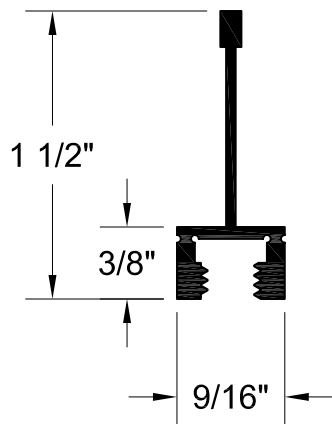

SERIES B  
SCREW SLOT:  
5/16"-18

SERIES B1  
SCREW SLOT:  
5/16"-18

SERIES B2  
SCREW SLOT:  
5/16"-18

SERIES B3  
SCREW SLOT:  
5/16"-18

SERIES B4  
SCREW SLOT:  
5/16"-18

SERIES B5  
SCREW SLOT:  
5/16"-18

SERIES B6  
SCREW SLOT:  
1/8"-32

SERIES B7  
SCREW SLOT:  
1/4"-20

SERIES B8  
SCREW SLOT:  
1/4"-20

SERIES B9  
SCREW SLOT:  
1/4"-20

**GORDON**  
INTERIOR SPECIALTIES DIVISION

5023 HAZEL JONES ROAD, BOSSIER CITY, LA 71111  
800.747.8954  
800.877.8746 FAX  
SALES@GORDONCEILINGS.COM  
GORDONCEILINGS.COM

TITLE

SERIES B PROFILE (2)

SERIES B10  
SCREW SLOT:  
1/8"-32

SERIES B11  
SCREW SLOT:  
1/4"-20

SERIES B12  
SCREW SLOT:  
1/8"-32

SERIES B13  
SCREW SLOT:  
1/4"-20

SERIES B14  
SCREW SLOT:  
1/4"-20

**GORDON**  
INTERIOR SPECIALTIES DIVISION

SERIES B17  
SCREW SLOT:  
1/8"-32