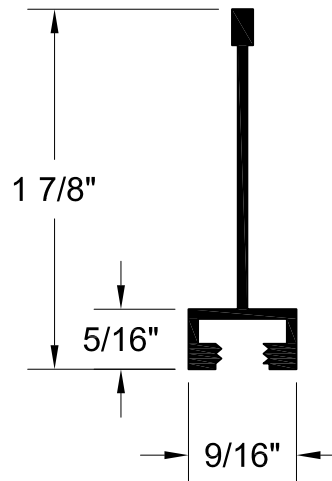

SERIES B  
SCREW SLOT:  
5/16"-18

SERIES B1  
SCREW SLOT:  
5/16"-18

SERIES B2  
SCREW SLOT:  
5/16"-18

SERIES B3  
SCREW SLOT:  
5/16"-18

SERIES B4  
SCREW SLOT:  
5/16"-18

SERIES B5  
SCREW SLOT:  
5/16"-18

SERIES B6  
SCREW SLOT:  
1/8"-32

SERIES B7  
SCREW SLOT:  
1/4"-20

SERIES B8  
SCREW SLOT:  
1/4"-20

SERIES B9  
SCREW SLOT:  
1/4"-20

**GORDON**  
INTERIOR SPECIALTIES DIVISION

5023 HAZEL JONES ROAD, BOSSIER CITY, LA 71111  
800.747.8954  
800.877.8746 FAX  
SALES@GORDONCEILINGS.COM  
GORDONCEILINGS.COM

TITLE

SERIES B PROFILE (2)

SERIES B10  
SCREW SLOT:  
1/8"-32

SERIES B11  
SCREW SLOT:  
1/4"-20

SERIES B12  
SCREW SLOT:  
1/8"-32

SERIES B13  
SCREW SLOT:  
1/4"-20

SERIES B14  
SCREW SLOT:  
1/4"-20

**GORDON**  
INTERIOR SPECIALTIES DIVISION

SERIES B17  
SCREW SLOT:  
1/8"-32