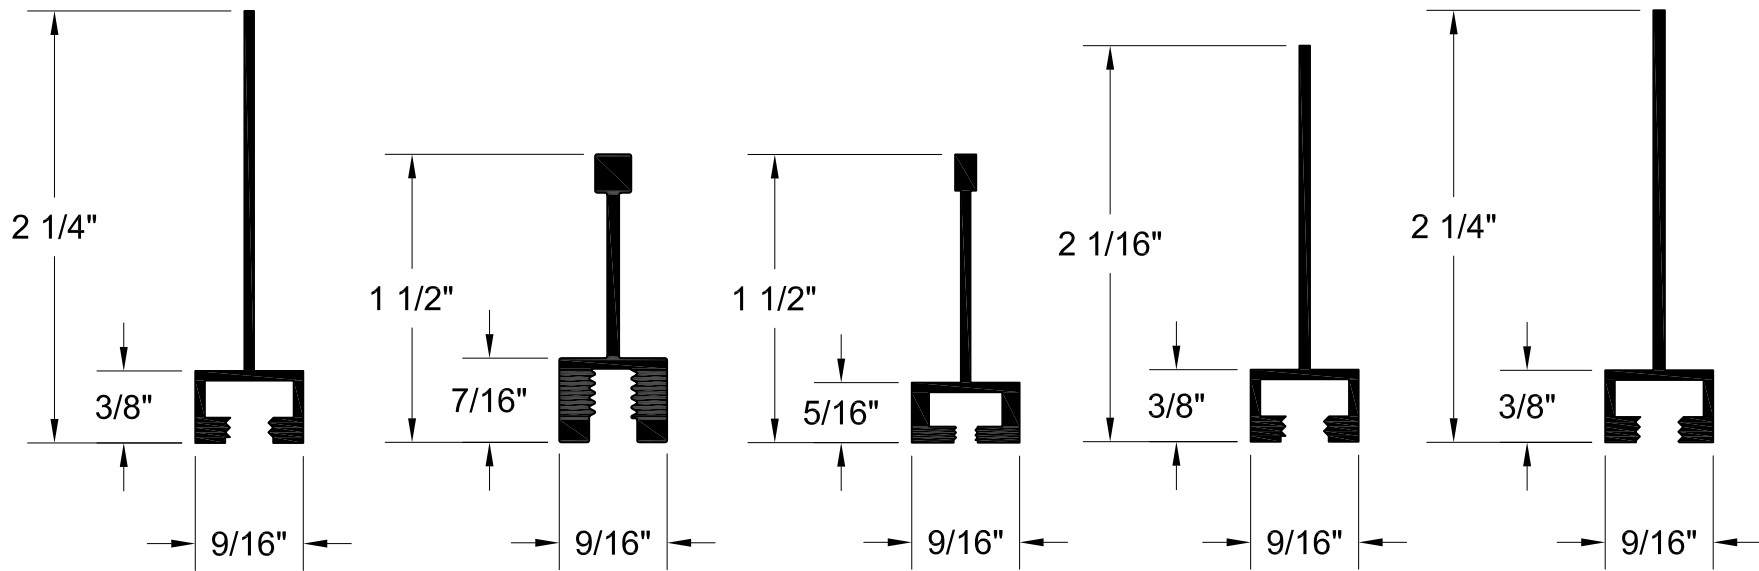

SERIES B  
SCREW SLOT:  
5/16"-18

SERIES B1  
SCREW SLOT:  
5/16"-18

SERIES B2  
SCREW SLOT:  
5/16"-18

SERIES B3  
SCREW SLOT:  
5/16"-18

SERIES B4  
SCREW SLOT:  
5/16"-18

SERIES B5  
SCREW SLOT:  
5/16"-18

SERIES B6  
SCREW SLOT:  
1/8"-32

SERIES B7  
SCREW SLOT:  
1/4"-20

SERIES B8  
SCREW SLOT:  
1/4"-20

SERIES B9  
SCREW SLOT:  
1/4"-20

**GORDON**  
INTERIOR SPECIALTIES DIVISION

5023 HAZEL JONES ROAD, BOSSIER CITY, LA 71111  
800.747.8954  
800.877.8746 FAX  
SALES@GORDONCEILINGS.COM  
GORDONCEILINGS.COM

TITLE

SERIES B PROFILE (2)

SERIES B10  
SCREW SLOT:  
1/8"-32

SERIES B11  
SCREW SLOT:  
1/4"-20

SERIES B12  
SCREW SLOT:  
1/8"-32

SERIES B13  
SCREW SLOT:  
1/4"-20

SERIES B14  
SCREW SLOT:  
1/4"-20

**GORDON**  
INTERIOR SPECIALTIES DIVISION

SERIES B17  
SCREW SLOT:  
1/8"-32