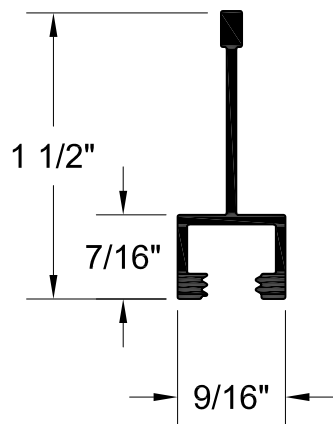

SERIES B  
SCREW SLOT:  
5/16"-18

SERIES B1  
SCREW SLOT:  
5/16"-18

SERIES B2  
SCREW SLOT:  
5/16"-18

SERIES B3  
SCREW SLOT:  
5/16"-18

SERIES B4  
SCREW SLOT:  
5/16"-18

SERIES B5  
SCREW SLOT:  
5/16"-18

SERIES B6  
SCREW SLOT:  
1/8"-32

SERIES B7  
SCREW SLOT:  
1/4"-20

SERIES B8  
SCREW SLOT:  
1/4"-20

SERIES B9  
SCREW SLOT:  
1/4"-20

**GORDON**  
INTERIOR SPECIALTIES DIVISION

5023 HAZEL JONES ROAD, BOSSIER CITY, LA 71111  
800.747.8954  
800.877.8746 FAX  
SALES@GORDONCEILINGS.COM  
GORDONCEILINGS.COM

TITLE

SERIES B PROFILE (2)

SERIES B10  
SCREW SLOT:  
1/8"-32

SERIES B11  
SCREW SLOT:  
1/4"-20

SERIES B12  
SCREW SLOT:  
1/8"-32

SERIES B13  
SCREW SLOT:  
1/4"-20

SERIES B14  
SCREW SLOT:  
1/4"-20

**GORDON**  
INTERIOR SPECIALTIES DIVISION

SERIES B17  
SCREW SLOT:  
1/8"-32