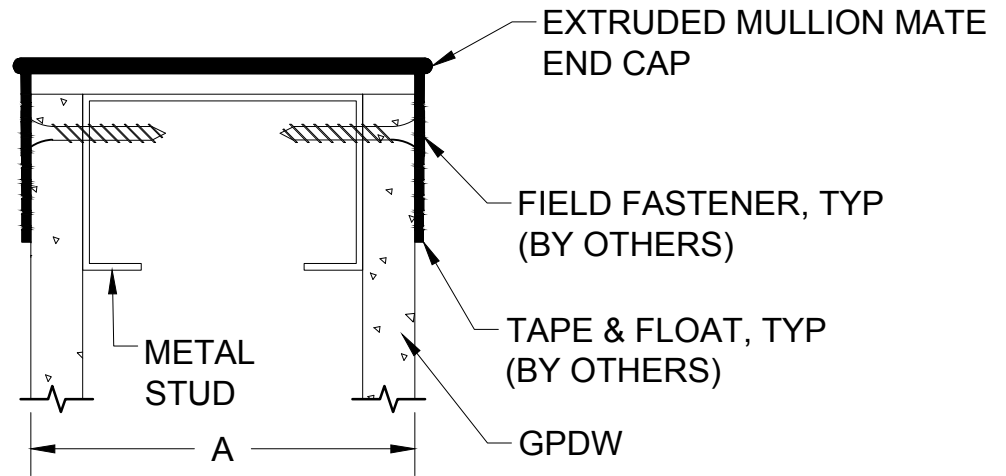

**EXTRUDED MULLION MATE  
END CAPS**

PART #	"A"
MMEC-375	3-3/4"
MMEC-487	4-7/8"
MMEC-600	6"
MMEC-725	7-1/4"

**BRAKE FORMED MULLION MATE  
END CAPS**

PART #	"A"
MMECBF-518	5-1/8"
MMECBF-514	5-1/4"
MMECBF-512	5-1/2"
MMECBF-618	6-1/8"
MMECBF-812	8-1/2"