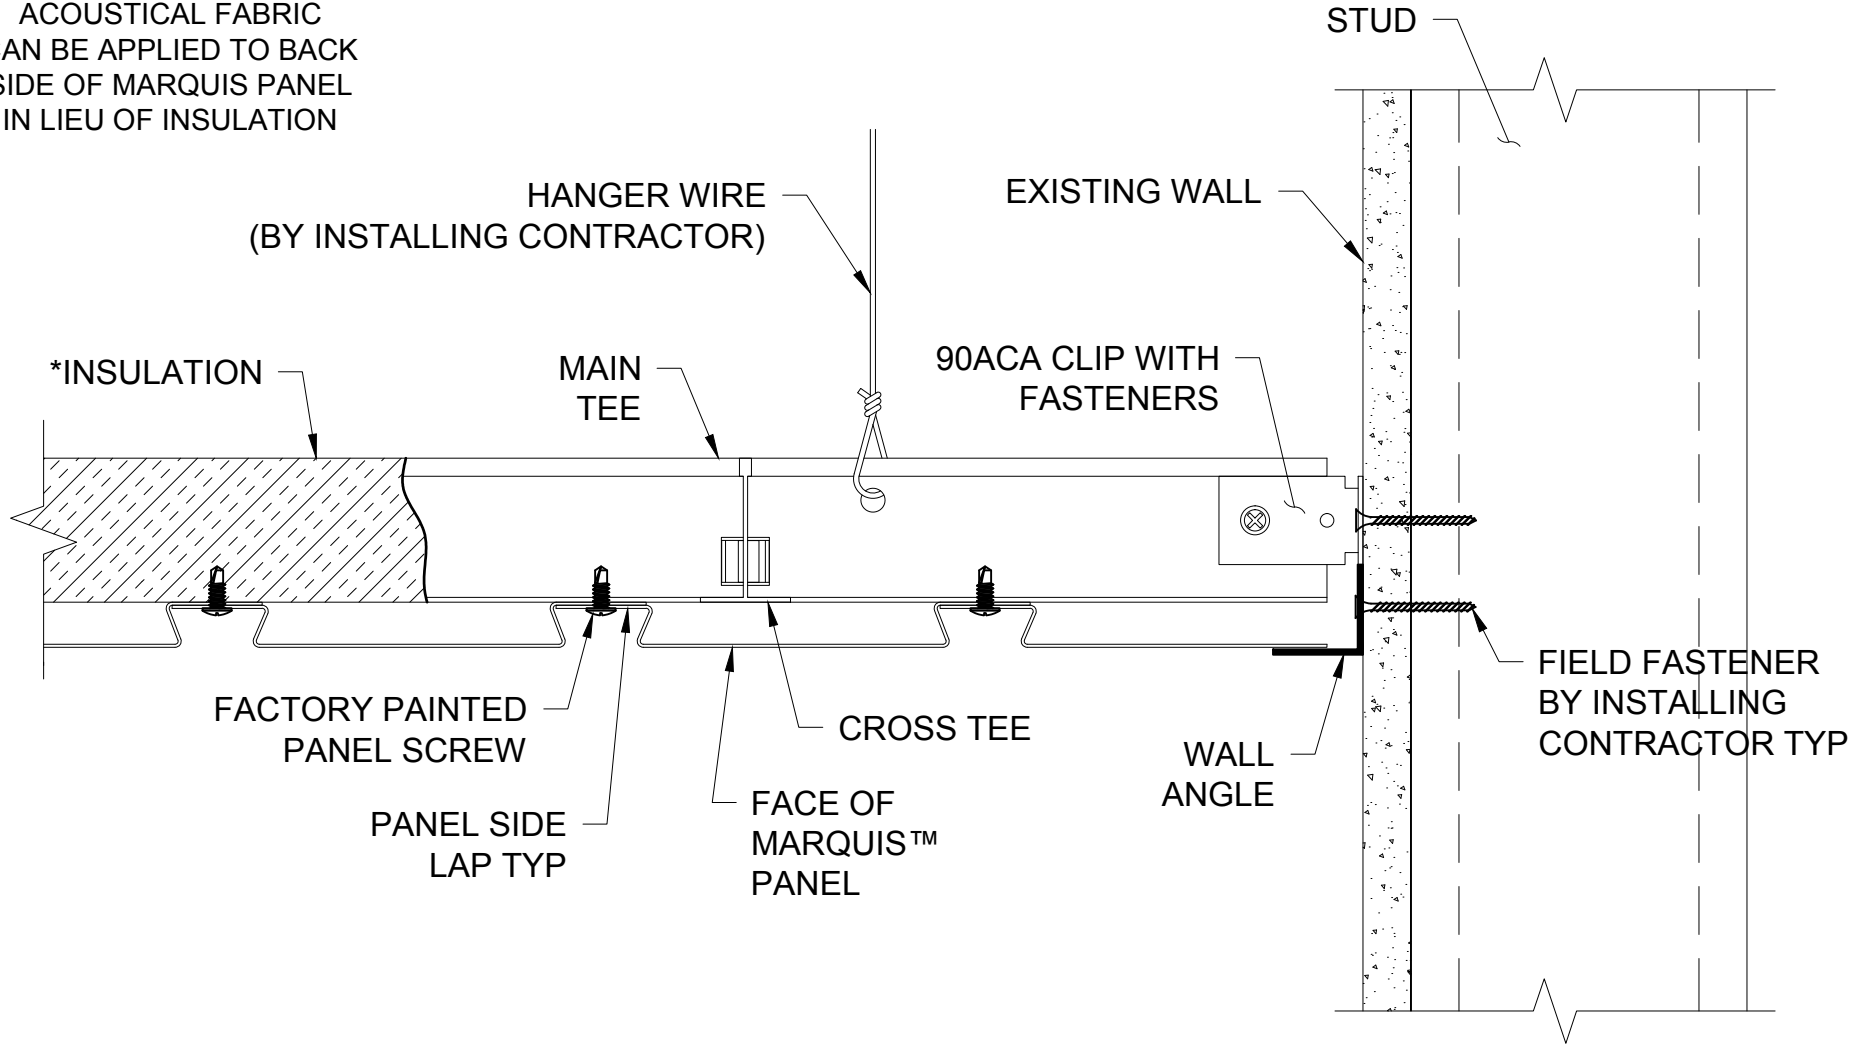

*OPTIONAL NON-WOVEN
ACOUSTICAL FABRIC
CAN BE APPLIED TO BACK
SIDE OF MARQUIS PANEL
IN LIEU OF INSULATION

GORDON
INCORPORATED

5023 HAZEL JONES ROAD, BOSSIER CITY, LA 71111
800.747.8954
800.877.8746 FAX
SALES@GORDON-INC.COM
GORDON-INC.COM
AN EMPLOYEE OWNED COMPANY

TITLE

FACE ATTACHED MARQUIS™ PANEL CEILING
WITH WALL ANGLE (SIDE SECTION)