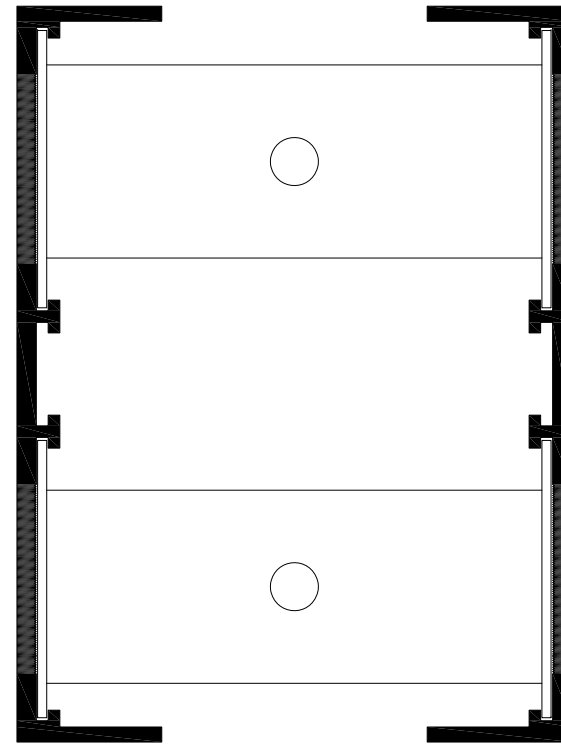

→ 5/8" ←

← 1 3/8" →

GORDON®
ARCHITECTURAL+ENGINEERED SOLUTIONS

5023 Hazel Jones Rd.
Bossier City, LA 71111
800.747.8954
GORDON-INC.COM
sales@gordon-inc.com

TRIMS & ESSENTIALS
CONTURA®
PAIRED REVEAL OPTIONS