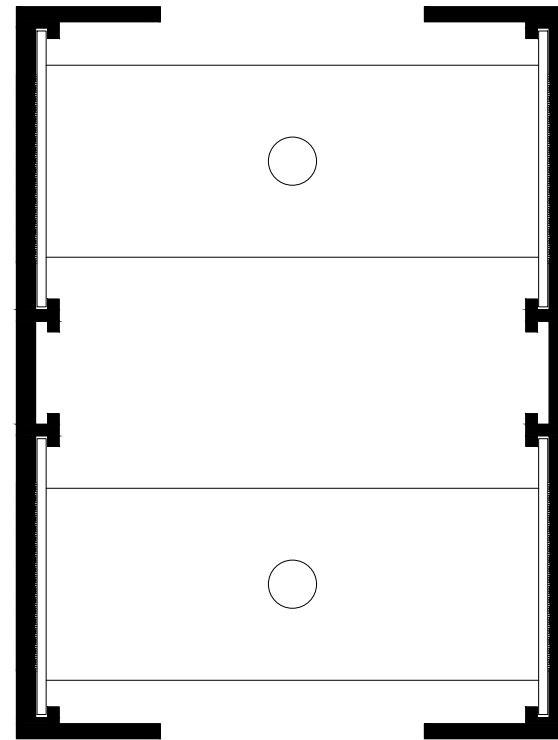

5/8"

1 3/8"

GORDON®
ARCHITECTURAL+ENGINEERED SOLUTIONS

5023 Hazel Jones Rd.
Bossier City, LA 71111
800.747.8954
GORDON-INC.COM
sales@gordon-inc.com

TRIMS & ESSENTIALS
CONTURA
PAIRED REVEAL OPTIONS