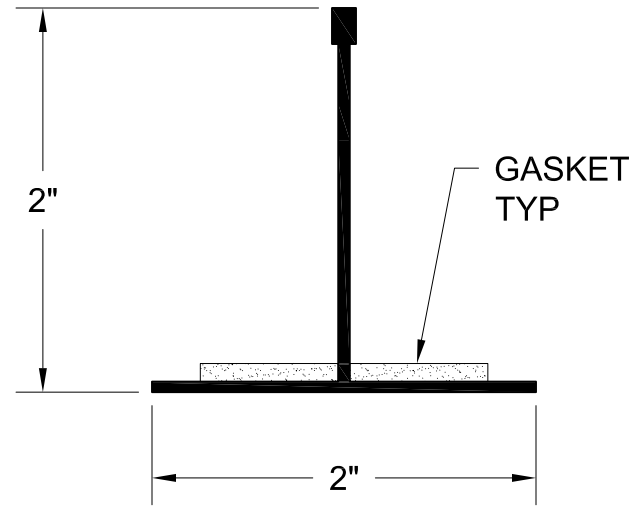

CG-20

GORDON
INTERIOR SPECIALTIES DIVISION

5023 HAZEL JONES ROAD, BOSSIER CITY, LA 71111
800.747.8954
800.877.8746 FAX
SALES@GORDONCEILINGS.COM
GORDONCEILINGS.COM

TITLE

CLEANROOM
CG GRID PROFILE(1)