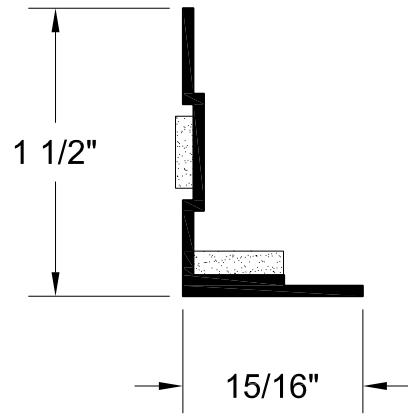

CG-10-WA

CG-15-WA

CG-20-WA

GORDON
INTERIOR SPECIALTIES DIVISION

5023 HAZEL JONES ROAD, BOSSIER CITY, LA 71111
800.747.8954
800.877.8746 FAX
SALES@GORDONCEILINGS.COM
GORDONCEILINGS.COM

TITLE

CLEANROOM
CG GRID PROFILE(2)