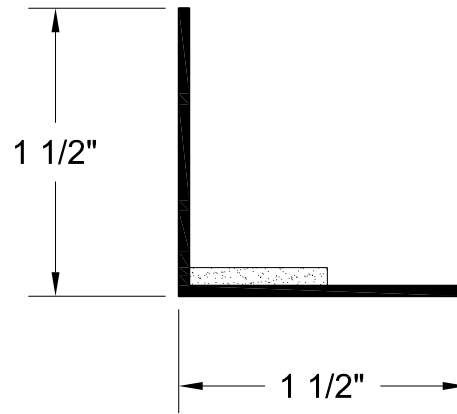

CG-10-WA

CG-15-WA

CG-20-WA

GORDON
INTERIOR SPECIALTIES DIVISION

5023 HAZEL JONES ROAD, BOSSIER CITY, LA 71111
800.747.8954
800.877.8746 FAX
SALES@GORDONCEILINGS.COM
GORDONCEILINGS.COM

TITLE

CLEANROOM
CG GRID PROFILE(2)