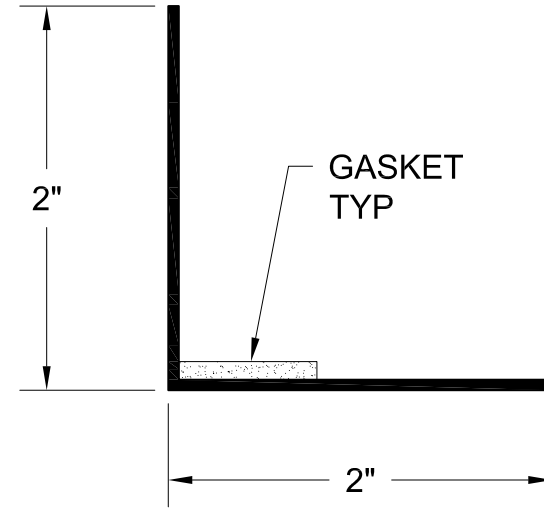

CG-20-WA

GORDON
INTERIOR SPECIALTIES DIVISION

5023 HAZEL JONES ROAD, BOSSIER CITY, LA 71111
800.747.8954
800.877.8746 FAX
SALES@GORDONCEILINGS.COM
GORDONCEILINGS.COM

TITLE

CLEANROOM
CG GRID PROFILE(2)