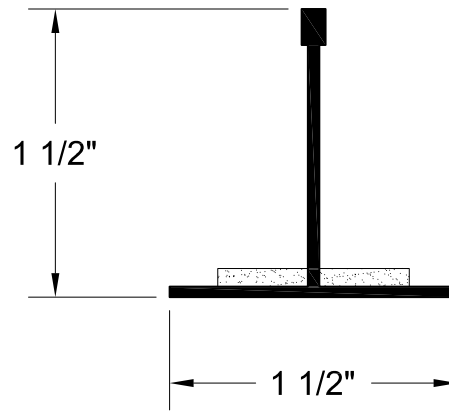

CG-10

CG-15

CG-20

GORDON
INTERIOR SPECIALTIES DIVISION

5023 HAZEL JONES ROAD, BOSSIER CITY, LA 71111
800.747.8954
800.877.8746 FAX
SALES@GORDONCEILINGS.COM
GORDONCEILINGS.COM

TITLE

CLEANROOM
CG GRID PROFILE(1)