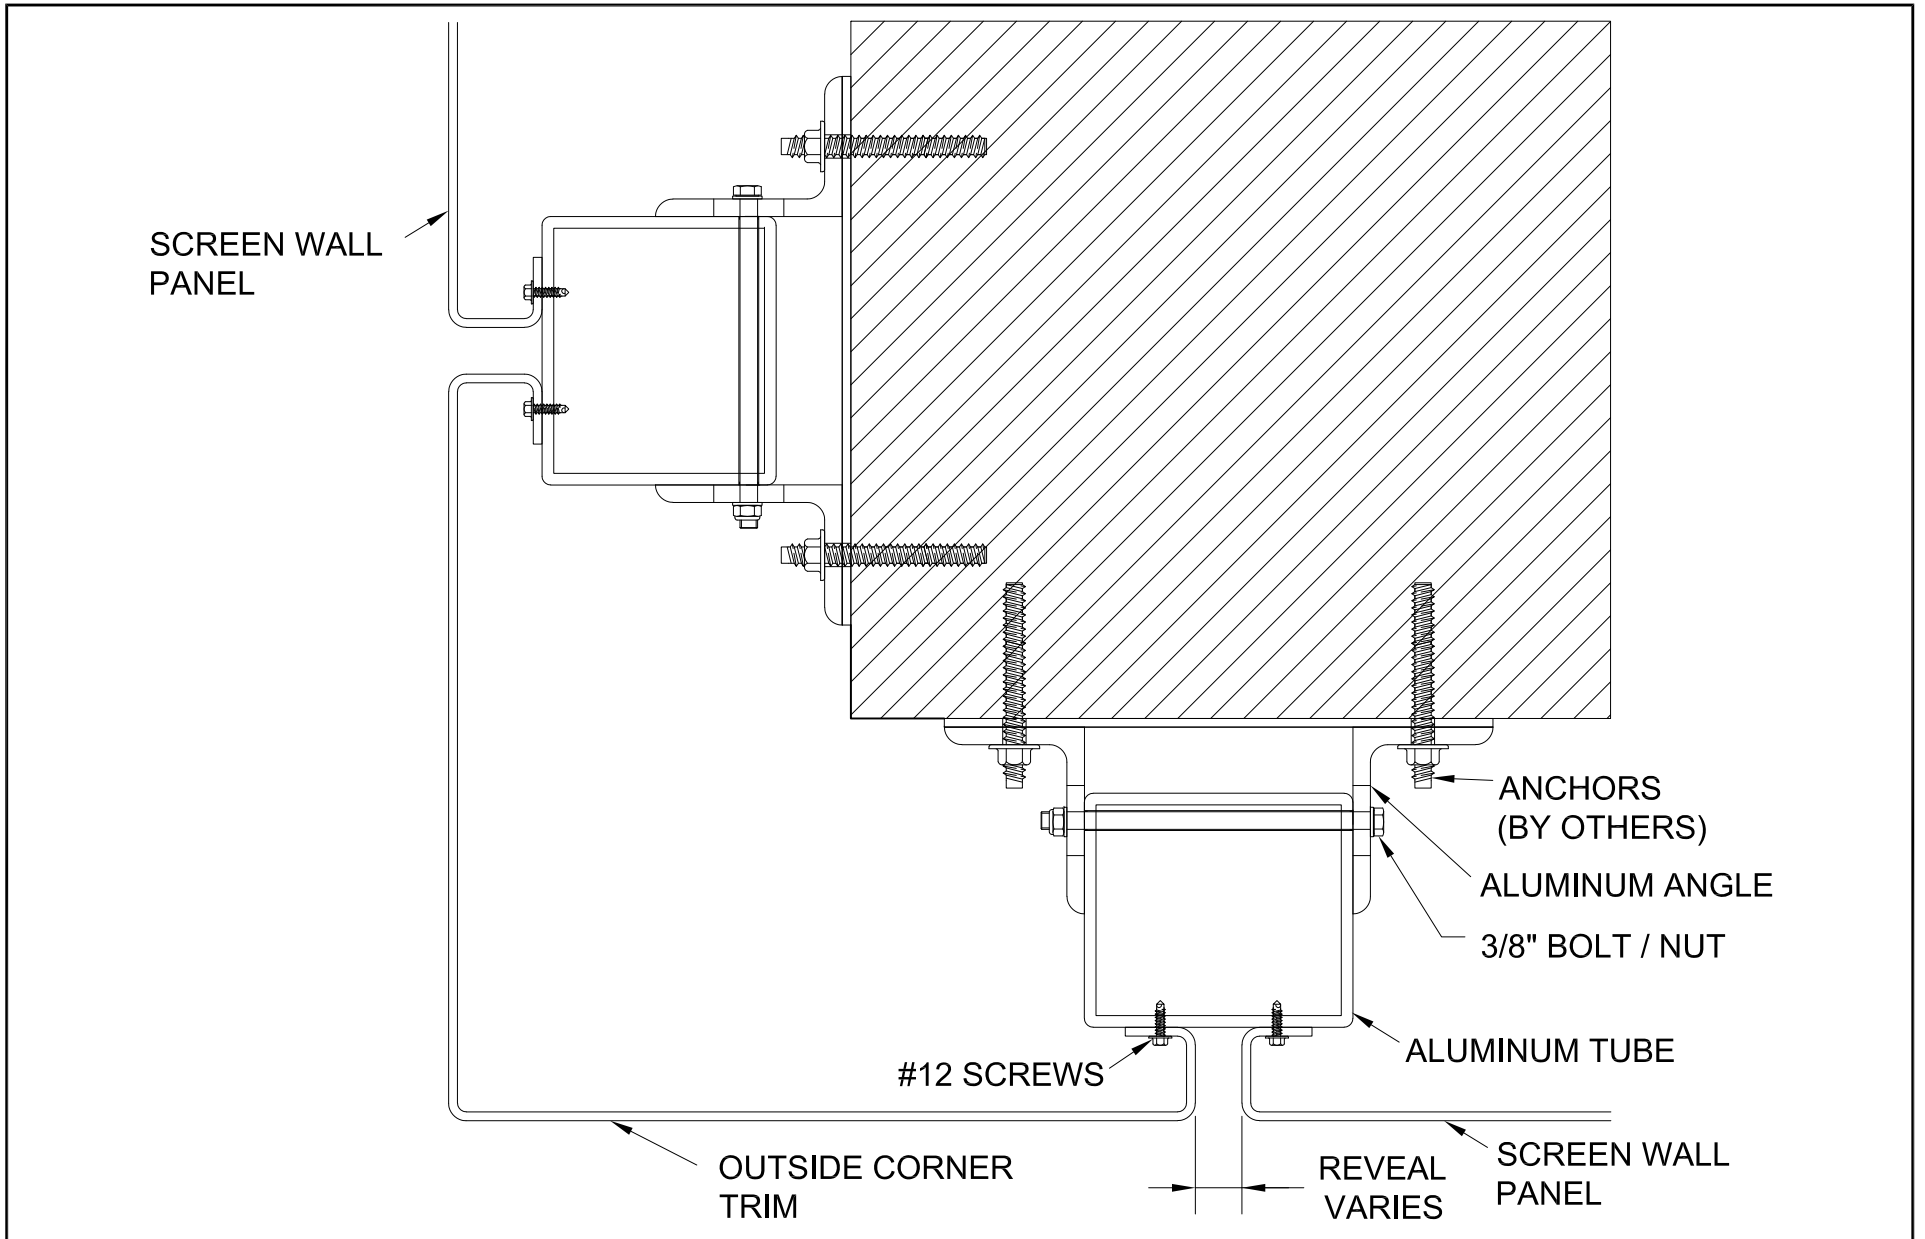

SCREEN WALLS  
 CUSTOM ENGINEERED  
 INSIDE CORNER - SECTION 5

**GORDON**® ARCHITECTURAL+ENGINEERED SOLUTIONS  
 5023 Hazel Jones Rd.  
 Bossier City, LA 71111  
 800.747.8954  
 GORDON-INC.COM  
 sales@gordon-inc.com