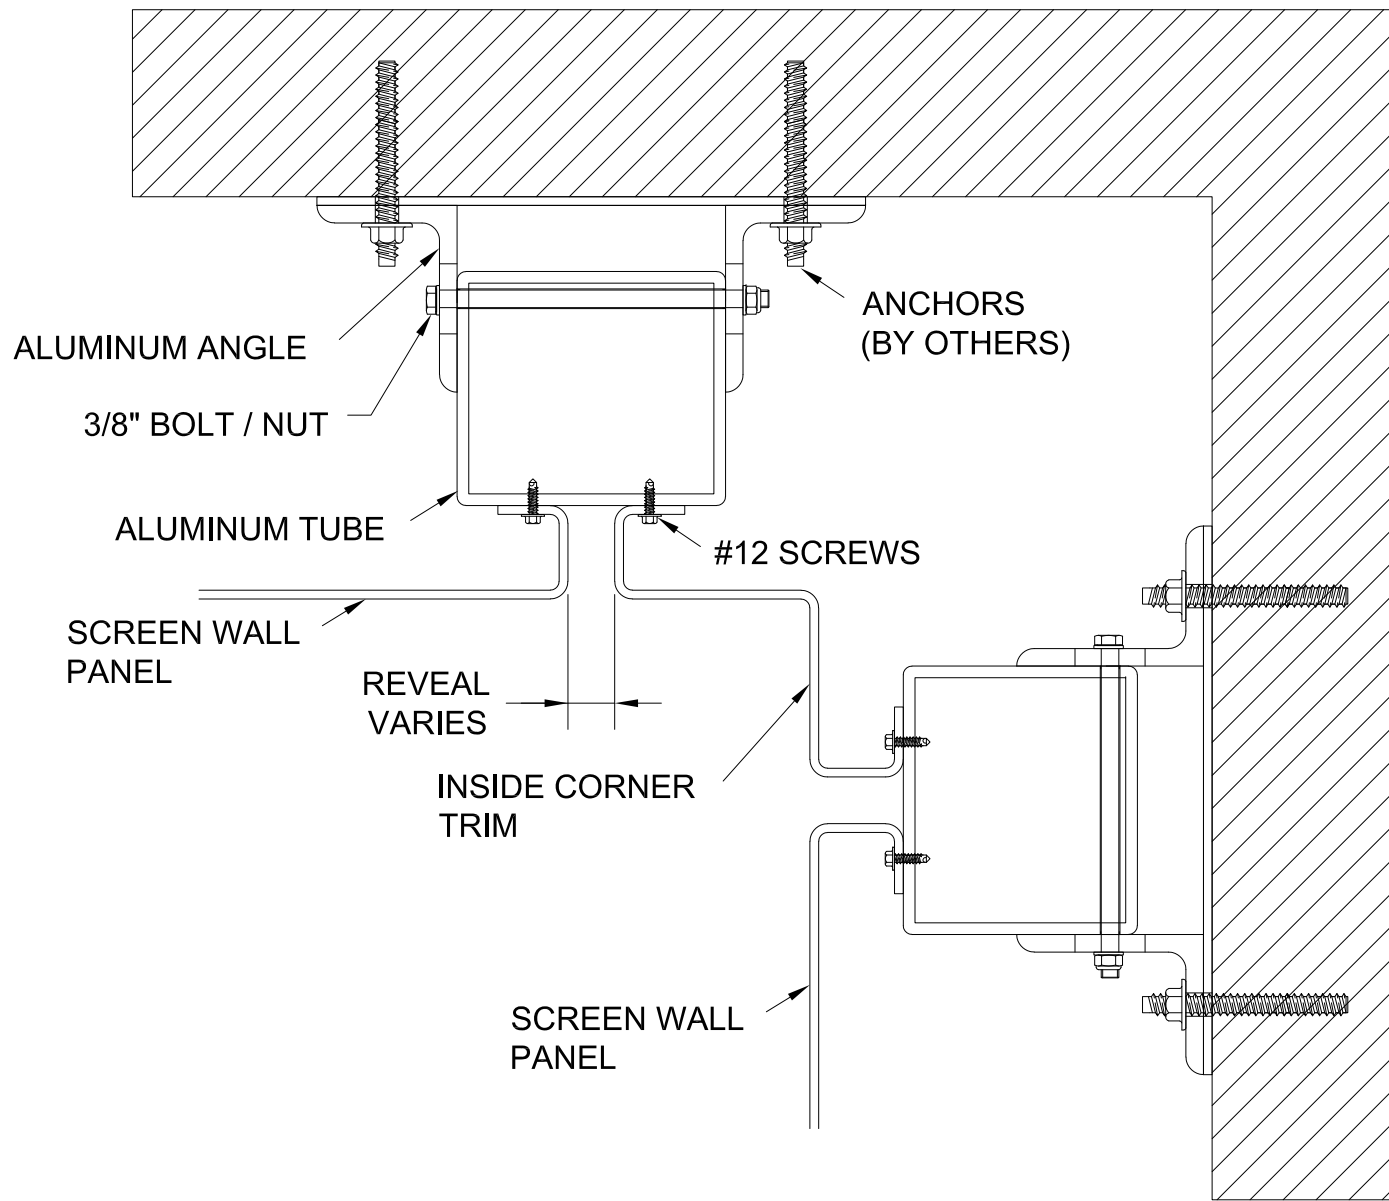

SCREEN WALLS  
 CUSTOM ENGINEERED  
 INSIDE CORNER - SECTION 5

**GORDON**® ARCHITECTURAL+ENGINEERED SOLUTIONS  
 5023 Hazel Jones Rd.  
 Bossier City, LA 71111  
 800.747.8954  
 GORDON-INC.COM  
 sales@gordon-inc.com