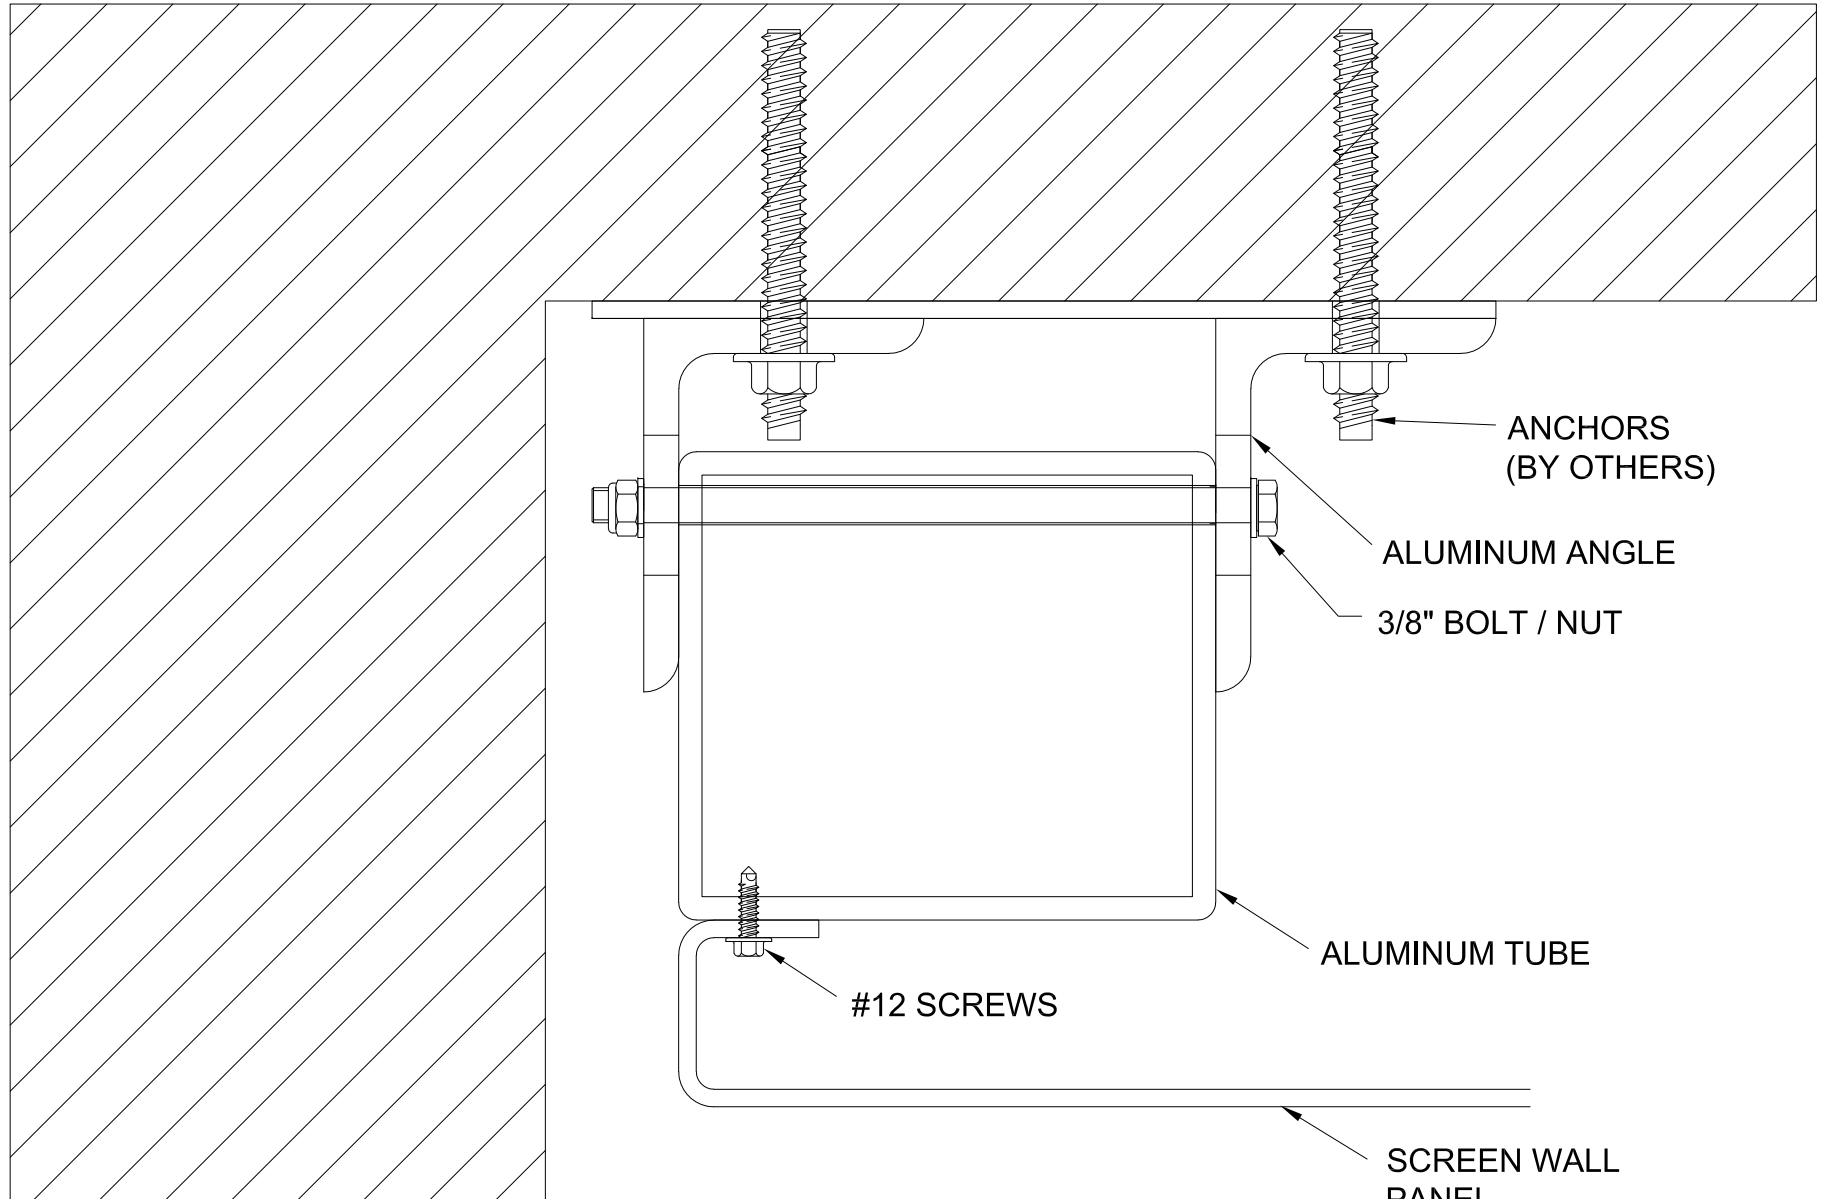

SCREEN WALLS  
 CUSTOM ENGINEERED  
 INSIDE CORNER - SECTION 5

**GORDON**® ARCHITECTURAL+ENGINEERED SOLUTIONS  
 5023 Hazel Jones Rd.  
 Bossier City, LA 71111  
 800.747.8954  
 GORDON-INC.COM  
 sales@gordon-inc.com