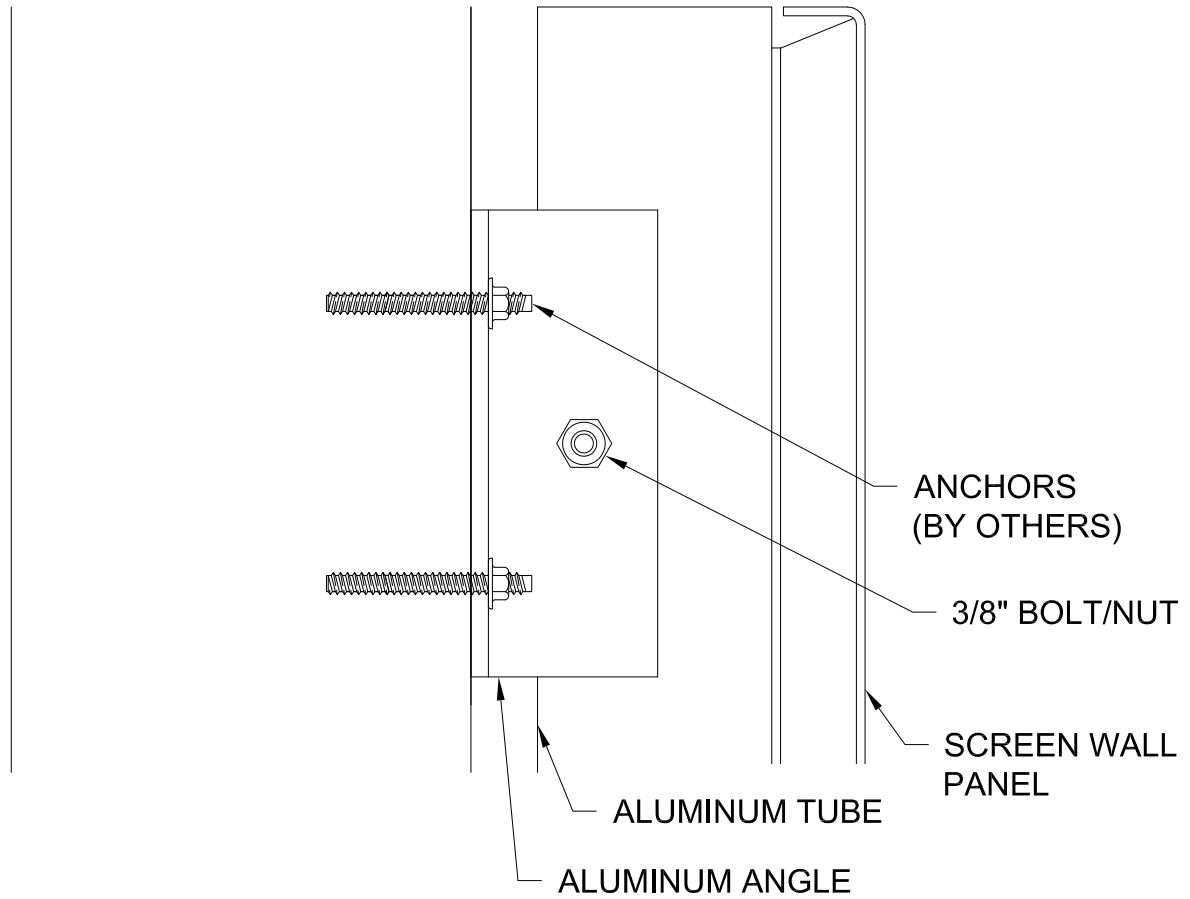

SCREEN WALLS  
 CUSTOM ENGINEERED  
 INSIDE CORNER - SECTION 5

**GORDON**® ARCHITECTURAL+ENGINEERED SOLUTIONS  
 5023 Hazel Jones Rd.  
 Bossier City, LA 71111  
 800.747.8954  
 GORDON-INC.COM  
 sales@gordon-inc.com