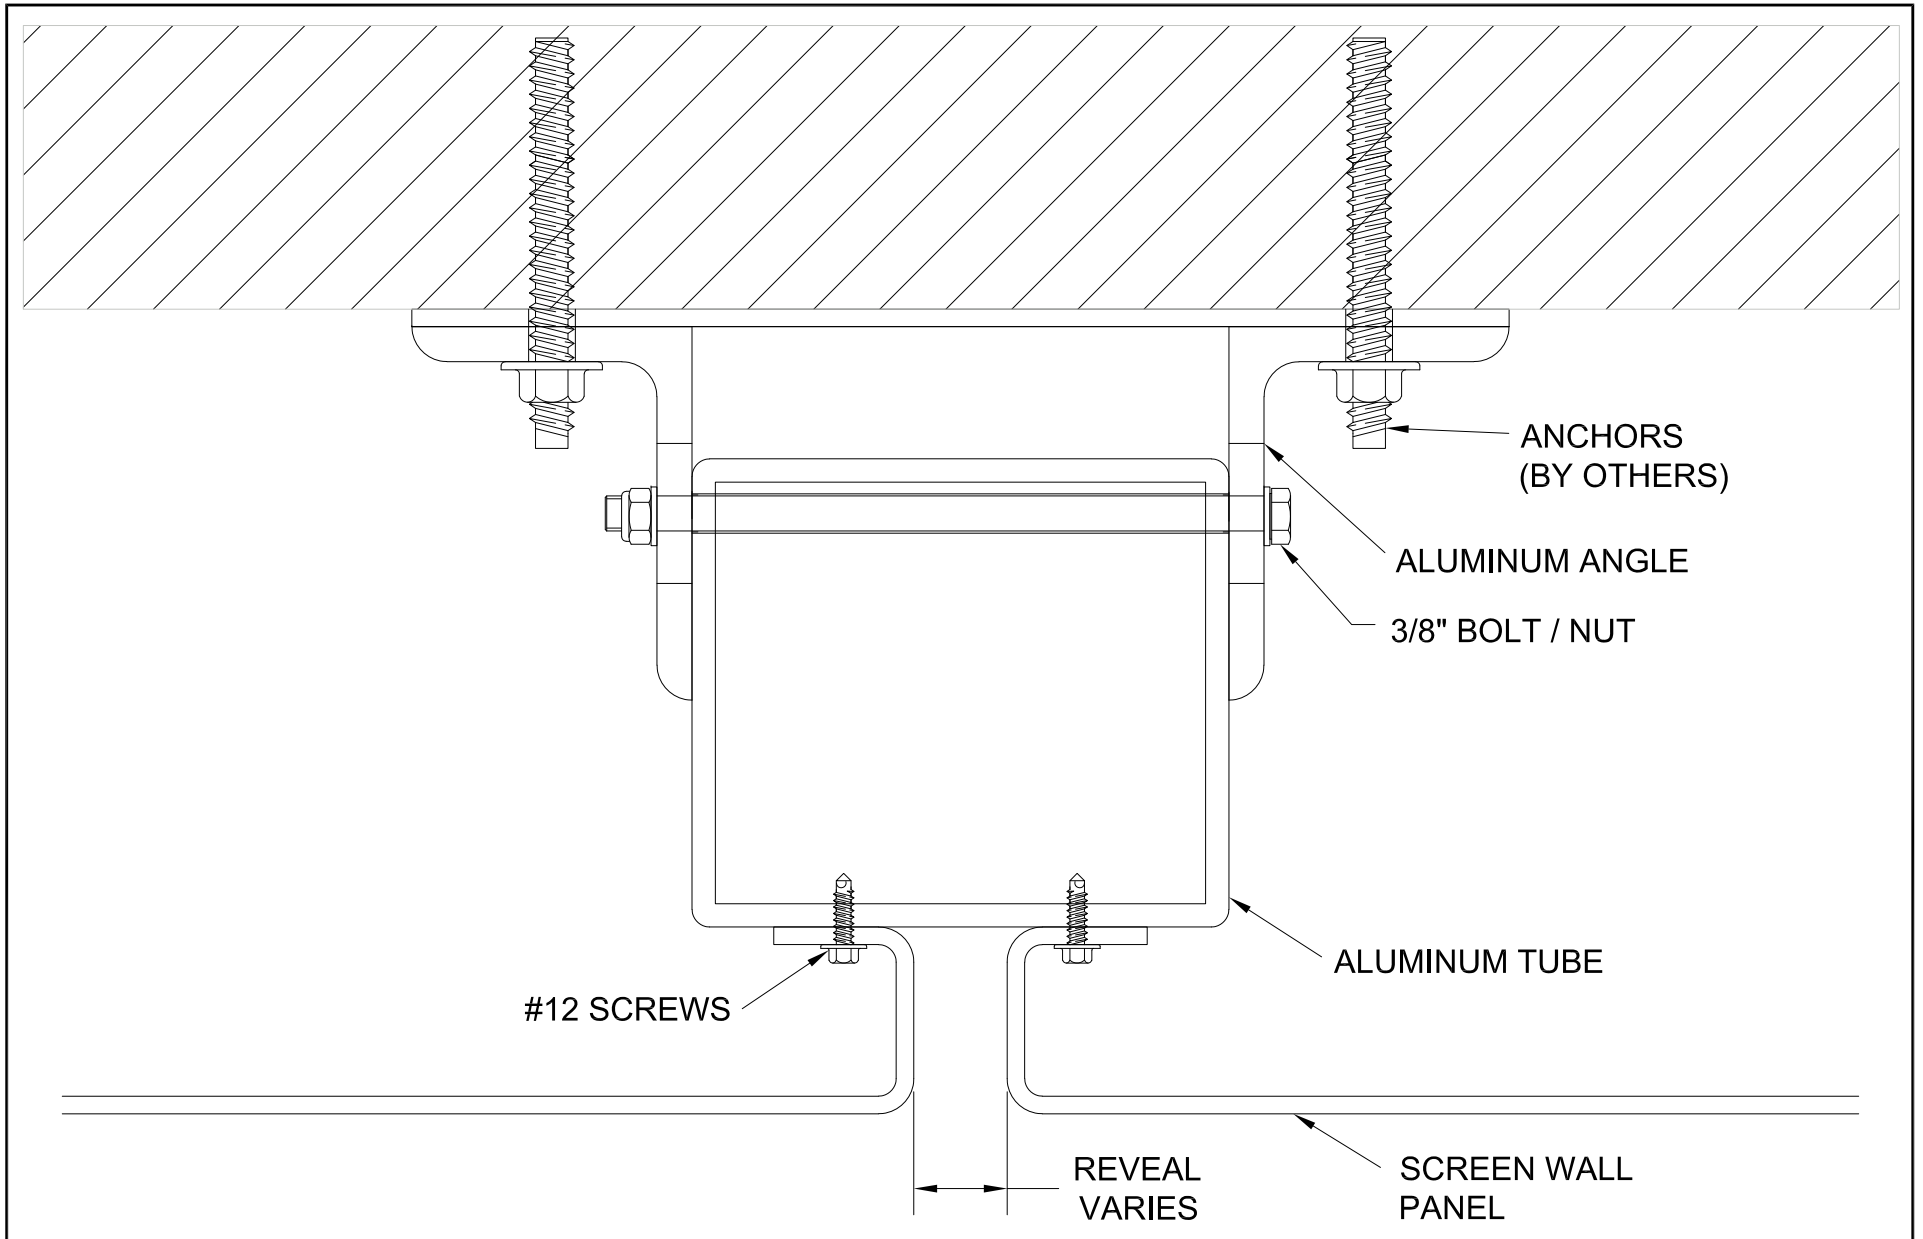

GORDON®
ARCHITECTURAL+ENGINEERED SOLUTIONS

5023 Hazel Jones Rd.
Bossier City, LA 71111
800.747.8954
GORDON-INC.COM
sales@gordon-inc.com

SCREEN WALLS
CUSTOM ENGINEERED
VERTICAL REVEAL - SECTION 2