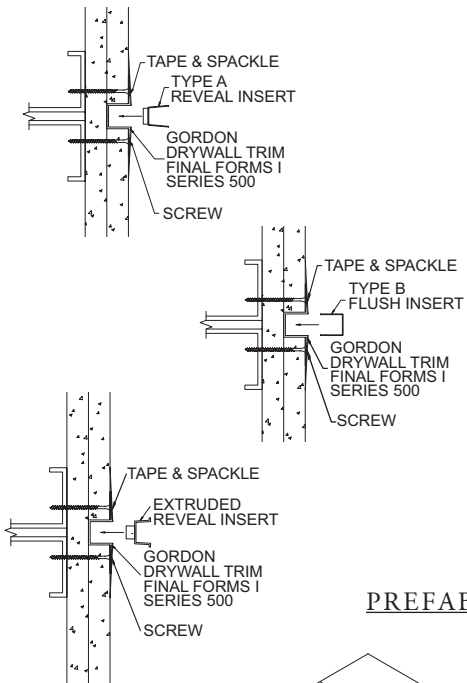

FINAL FORMS I

UNIQUE TRIMS AND SHAPES IN PREFINISHED ALUMINUM

GORDON
INCORPORATED

BUY ONLINE ▶

Final Forms I provides an economical and decorative solution for any project. Series 100 through 900 provide over 250 custom trims and shapes in precoated aluminum.

FINAL FORMS I FABRICATION GUIDE

INSERTS

FACTORY END CAPS

PREFABRICATED WELDED INTERSECTIONS

FINAL FORMS I
SERIES 300 & 500

FINAL FORMS I
SERIES 700