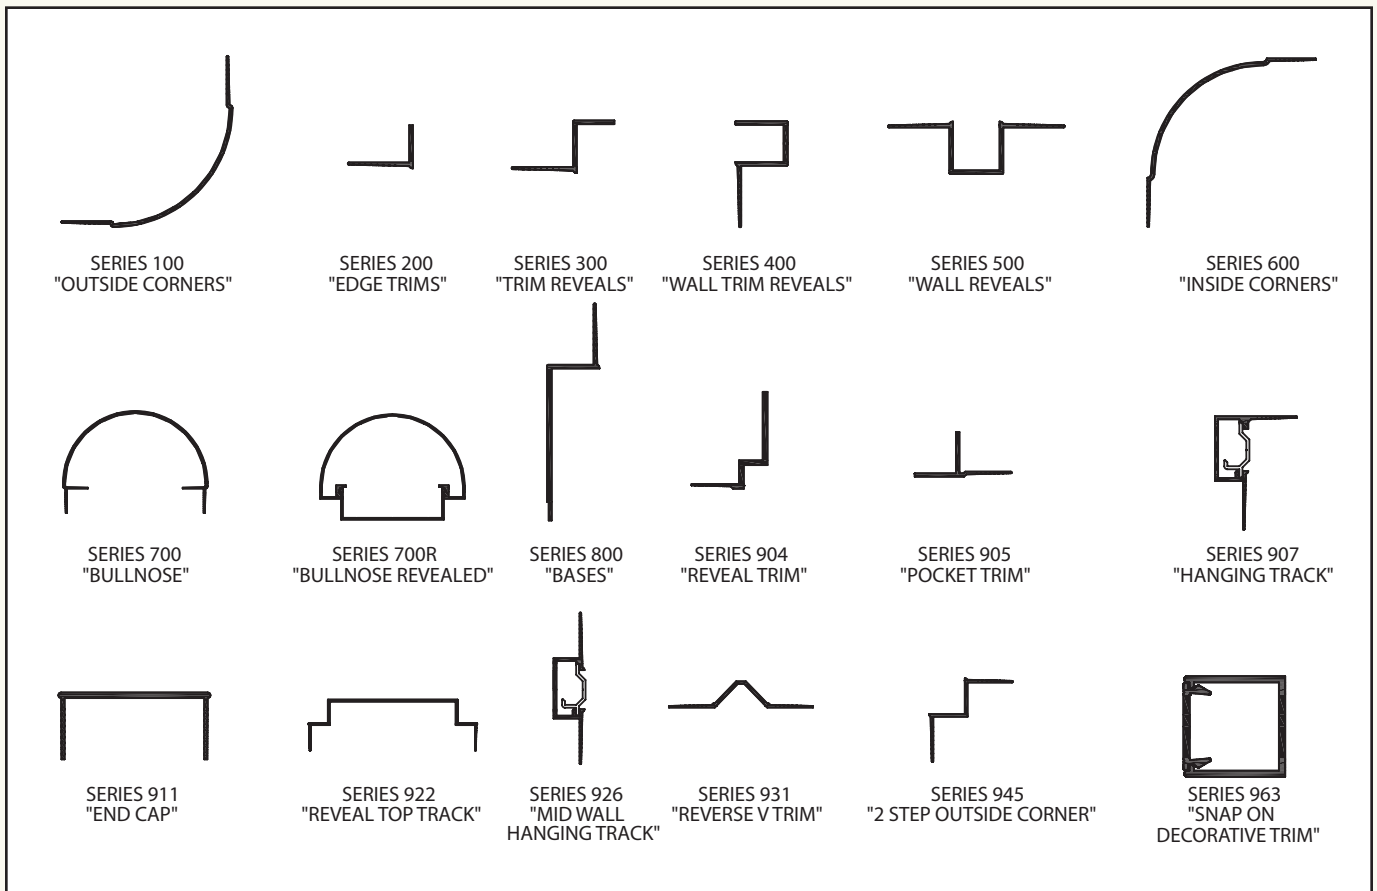

FINAL FORMS I

UNIQUE TRIMS AND SHAPES IN PREFINISHED ALUMINUM

GORDON
INCORPORATED

BUY ONLINE ▶

Final Forms I provides an economical and decorative solution for any project. Series 100 through 900 provide over 250 custom trims and shapes in precoated aluminum.

FINAL FORMS I FABRICATION GUIDE

INSERTS

FACTORY END CAPS

PREFABRICATED WELDED INTERSECTIONS

FINAL FORMS I
SERIES 300 & 500

FINAL FORMS I
SERIES 700