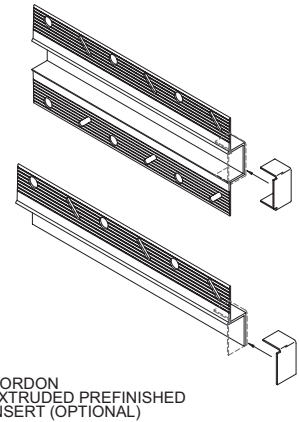

FINAL FORMS I

UNIQUE TRIMS AND SHAPES IN PREFINISHED ALUMINUM

GORDON
INCORPORATED

BUY ONLINE ▶

Final Forms I provides an economical and decorative solution for any project. Series 100 through 900 provide over 250 custom trims and shapes in precoated aluminum.

FINAL FORMS I FABRICATION GUIDE

INSERTS

FACTORY END CAPS

PREFABRICATED WELDED INTERSECTIONS

FINAL FORMS I
SERIES 300 & 500

FINAL FORMS I
SERIES 700