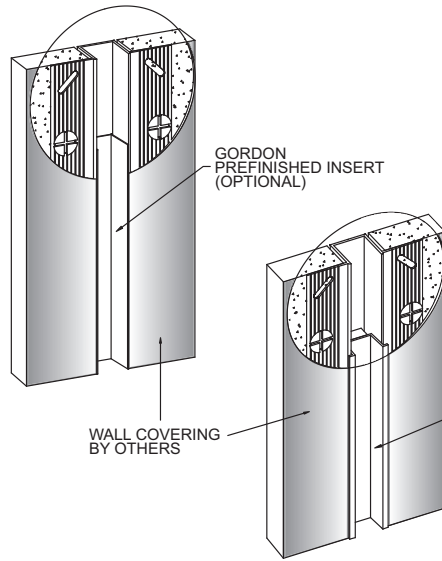

FINAL FORMS I

UNIQUE TRIMS AND SHAPES IN PREFINISHED ALUMINUM

GORDON
INCORPORATED

BUY ONLINE ▶

Final Forms I provides an economical and decorative solution for any project. Series 100 through 900 provide over 250 custom trims and shapes in precoated aluminum.

FINAL FORMS I FABRICATION GUIDE

INSERTS

FACTORY END CAPS

PREFABRICATED WELDED INTERSECTIONS

FINAL FORMS I
SERIES 300 & 500

FINAL FORMS I
SERIES 700