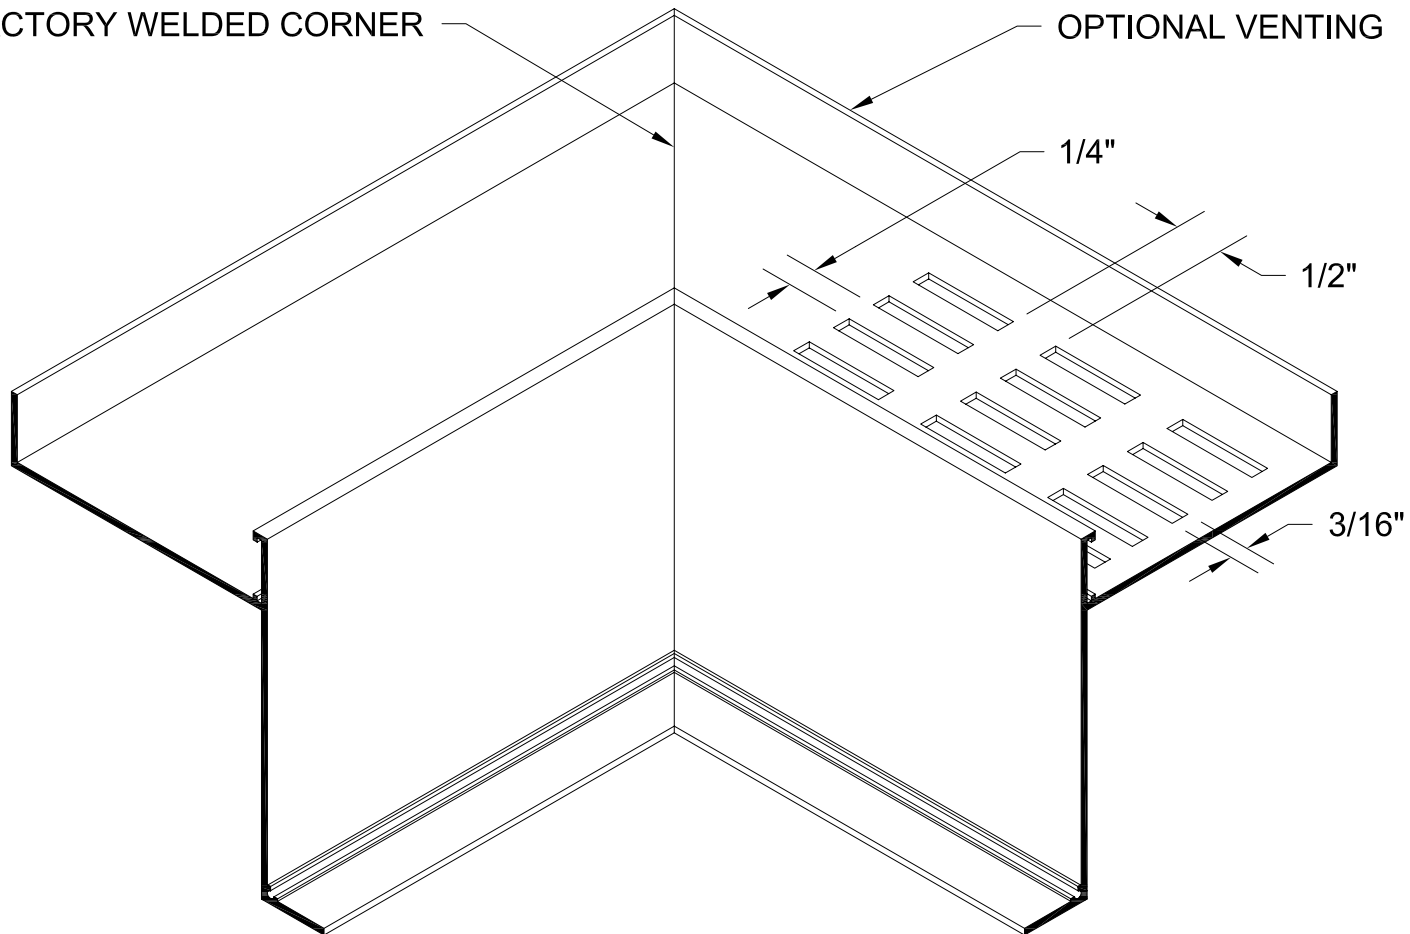

FACTORY WELDED CORNER

OPTIONAL VENTING

GORDON
INTERIOR SPECIALTIES DIVISION

5023 HAZEL JONES ROAD, BOSSIER CITY, LA 71111
800.747.8954
800.877.8746 FAX
SALES@GORDONCEILINGS.COM
GORDONCEILINGS.COM

TITLE

EXTRUDED ALUMINUM
PERIMETER POCKET
WITH WELDED CORNER