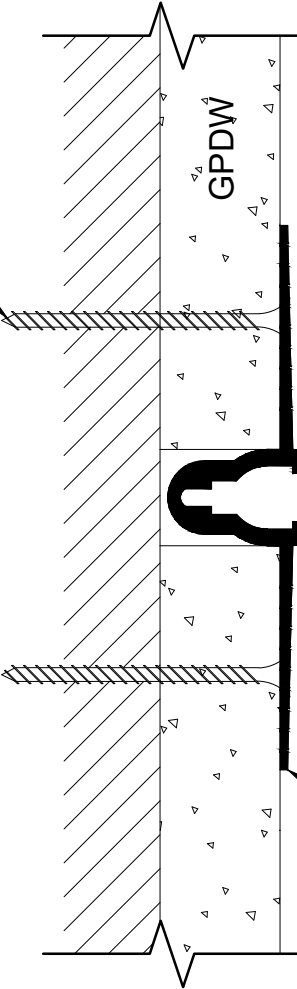

FIELD FASTENER, TYP
(BY OTHERS)

927-FR-12
FINAL FORMS I

3/8"

WELT INSERT

TAPE & FLOAT, TYP
(BY OTHERS)