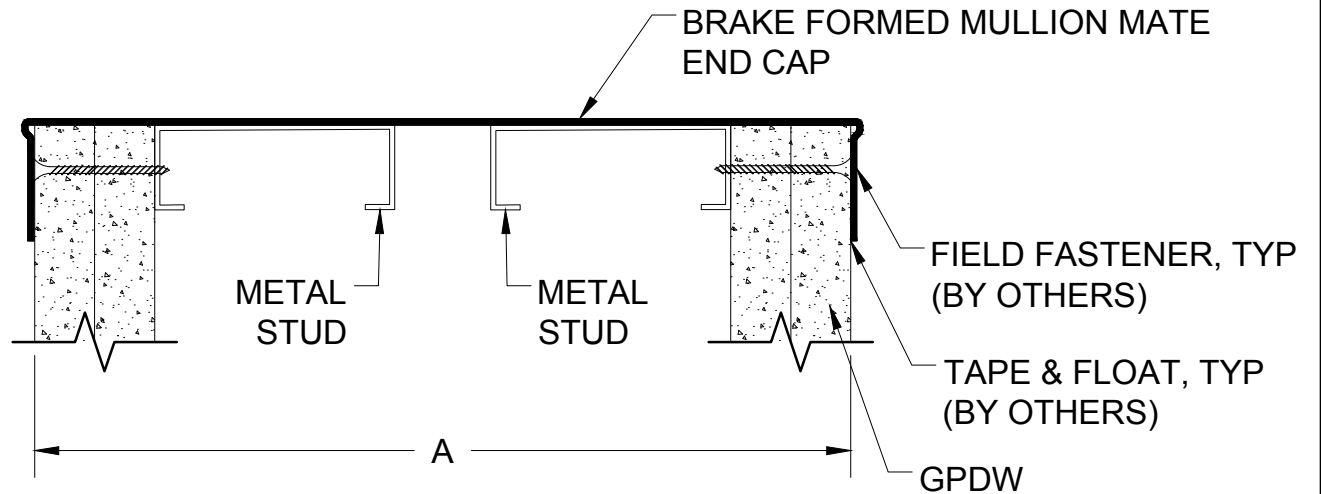

EXTRUDED MULLION MATE  
END CAPS

PART #	"A"
MMEC-375	3-3/4"
MMEC-487	4-7/8"
MMEC-600	6"
MMEC-725	7-1/4"

BRAKE FORMED MULLION MATE  
END CAPS

PART #	"A"
MMECBF-518	5-1/8"
MMECBF-514	5-1/4"
MMECBF-512	5-1/2"
MMECBF-618	6-1/8"
MMECBF-812	8-1/2"