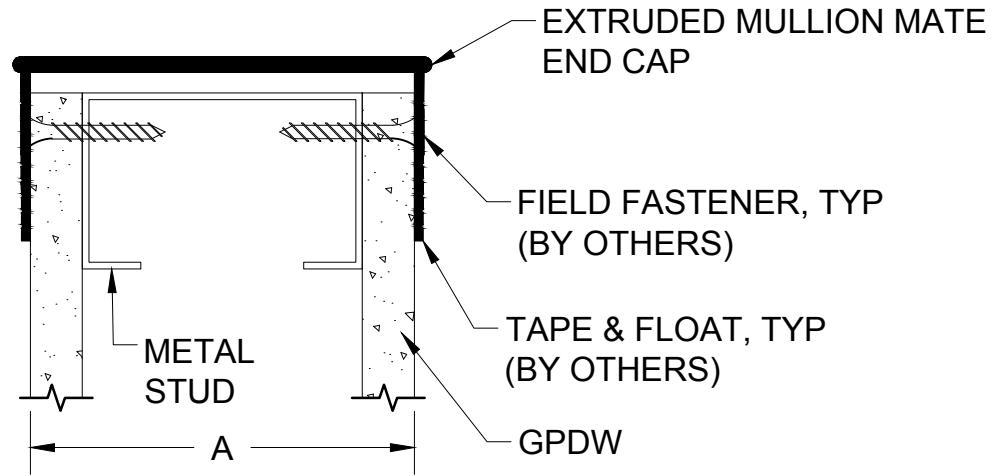

EXTRUDED MULLION MATE  
END CAPS

PART #	"A"
MMEC-375	3-3/4"
MMEC-487	4-7/8"
MMEC-600	6"
MMEC-725	7-1/4"

BRAKE FORMED MULLION MATE  
END CAPS

PART #	"A"
MMECBF-518	5-1/8"
MMECBF-514	5-1/4"
MMECBF-512	5-1/2"
MMECBF-618	6-1/8"
MMECBF-812	8-1/2"