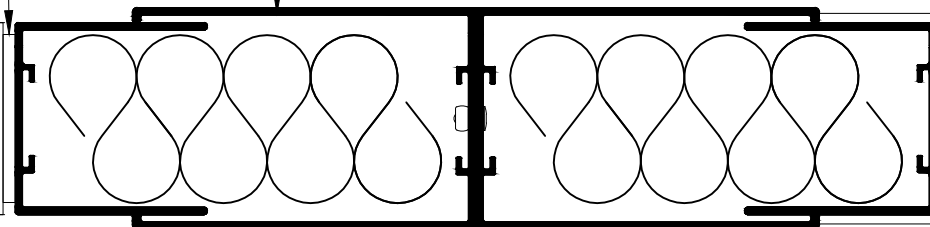

FACTORY APPLIED
GASKET WITH
ADHESIVE ON
BOTH SIDES

FIELD FASTENER, TYP
(BY OTHERS)

MULLION MATE 7 (SERIES 30)

PARTITION
WALL

2"

WINDOW
MULLION

2 3/16"

MULLION MATE END CAP
EXTRUSION (OPTIONAL)

METAL
STUD

GPDW
TYP

7" MIN TO 9 3/4" MAX OPENING

TAPE & FLOAT
(BY OTHERS)

GORDON[®]
ARCHITECTURAL+ENGINEERED SOLUTIONS

5023 Hazel Jones Rd.
Bossier City, LA 71111
800.747.8954
GORDON-INC.COM
sales@gordon-inc.com