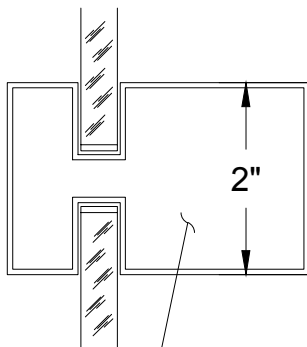

FACTORY APPLIED
GASKET WITH
ADHESIVE ON
BOTH SIDES

FIELD FASTENER, TYP
(BY OTHERS)

MULLION MATE 7 (SERIES 30)

PARTITION
WALL

2"

WINDOW
MULLION

2 3/16"

MULLION MATE END CAP
EXTRUSION (OPTIONAL)

METAL
STUD

GPDW
TYP

7" MIN TO 9 3/4" MAX OPENING

TAPE & FLOAT
(BY OTHERS)

GORDON[®]
ARCHITECTURAL+ENGINEERED SOLUTIONS

5023 Hazel Jones Rd.
Bossier City, LA 71111
800.747.8954
GORDON-INC.COM
sales@gordon-inc.com