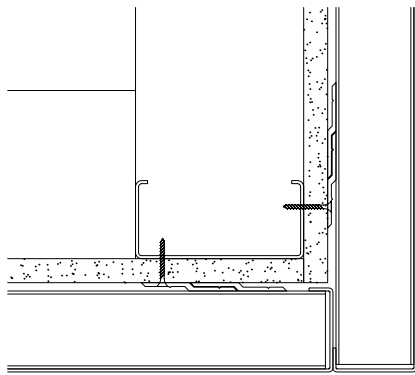

INSIDE CORNER

FLUSH JOINT

OUTSIDE CORNER

REVEAL JOINT

CUSTOM OUTSIDE CORNER

**GORDON**  
INTERIOR SPECIALTIES DIVISION

5023 HAZEL JONES ROAD, BOSSIER CITY, LA 71111  
800.747.8954  
800.877.8746 FAX  
SALES@GORDONCEILINGS.COM  
GORDONCEILINGS.COM

TITLE

**WALL PANEL JOINTS  
AND CORNERS**