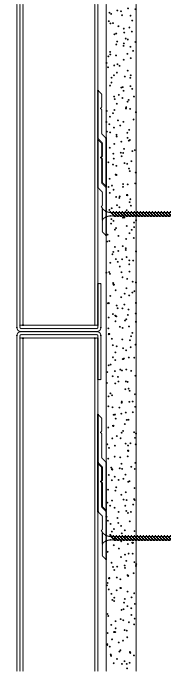

INSIDE CORNER

FLUSH JOINT

OUTSIDE CORNER

REVEAL JOINT

CUSTOM OUTSIDE CORNER

**GORDON**  
INTERIOR SPECIALTIES DIVISION

5023 HAZEL JONES ROAD, BOSSIER CITY, LA 71111  
800.747.8954  
800.877.8746 FAX  
SALES@GORDONCEILINGS.COM  
GORDONCEILINGS.COM

TITLE

**WALL PANEL JOINTS  
AND CORNERS**