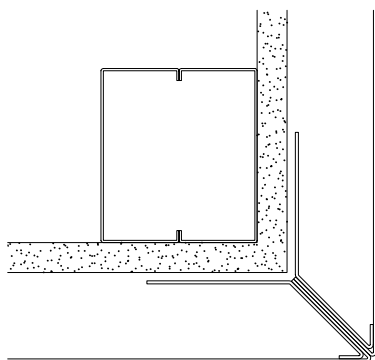

INSIDE CORNER

FLUSH JOINT

OUTSIDE CORNER

REVEAL JOINT

CUSTOM OUTSIDE CORNER

**GORDON**  
INTERIOR SPECIALTIES DIVISION

5023 HAZEL JONES ROAD, BOSSIER CITY, LA 71111  
800.747.8954  
800.877.8746 FAX  
SALES@GORDONCEILINGS.COM  
GORDONCEILINGS.COM

TITLE

**WALL PANEL JOINTS  
AND CORNERS**