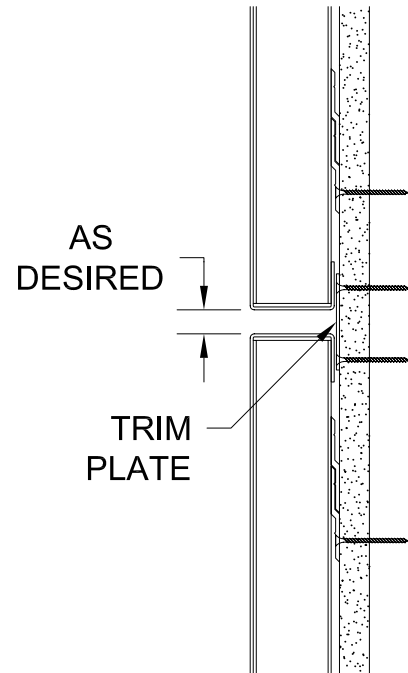

INSIDE CORNER

FLUSH JOINT

OUTSIDE CORNER

REVEAL JOINT

CUSTOM OUTSIDE CORNER

**GORDON**  
INTERIOR SPECIALTIES DIVISION

5023 HAZEL JONES ROAD, BOSSIER CITY, LA 71111  
800.747.8954  
800.877.8746 FAX  
SALES@GORDONCEILINGS.COM  
GORDONCEILINGS.COM

TITLE

**WALL PANEL JOINTS  
AND CORNERS**