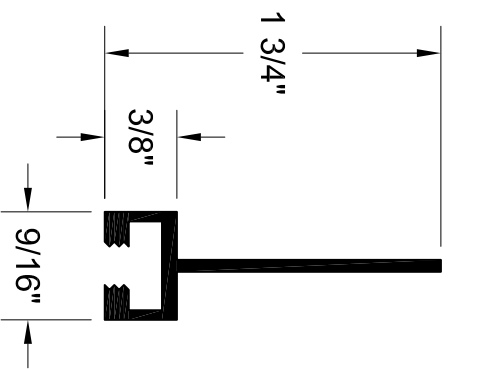

SERIES B
SCREW SLOT:
5/16"-18

SERIES B1
SCREW SLOT:
5/16"-18

SERIES B2
SCREW SLOT:
5/16"-18

SERIES B3
SCREW SLOT:
5/16"-18

SERIES B4
SCREW SLOT:
5/16"-18

TITLE

SERIES B PROFILE (1)

5023 HAZEL JONES ROAD, BOSSIER CITY, LA 71111
 800.747.8954
 800.877.8746 FAX
 SALES@GORDONCEILING.COM
 GORDONCEILING.COM

SERIES B5
SCREW SLOT:
5/16"-18

SERIES B6
SCREW SLOT:
1/8"-32

SERIES B7
SCREW SLOT:
1/4"-20

SERIES B8
SCREW SLOT:
1/4"-20

SERIES B9
SCREW SLOT:
1/4"-20

TITLE

SERIES B PROFILE (2)

GORDON
INTERIOR SPECIALTIES DIVISION

5023 HAZEL JONES ROAD, BOSSIER CITY, LA 71111
800.747.8954
800.877.8746 FAX
SALES@GORDONCEILING.COM
GORDONCEILING.COM

SERIES B10
SCREW SLOT:
1/8"-32

SERIES B11
SCREW SLOT:
1/4"-20

SERIES B12
SCREW SLOT:
1/8"-32

SERIES B13
SCREW SLOT:
1/4"-20

SERIES B14
SCREW SLOT:
1/4"-20

TITLE

SERIES B15
SCREW SLOT:
1/4"-20

SERIES B16
SCREW SLOT:
1/4"-20

SERIES B17
SCREW SLOT:
1/8"-32

TITLE

SERIES B PROFILE (4)