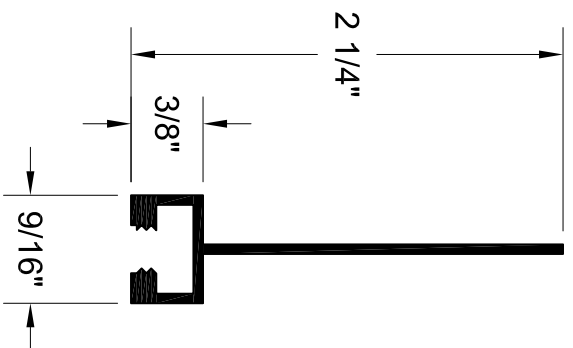

SERIES B5
SCREW SLOT:
5/16"-18

SERIES B6
SCREW SLOT:
1/8"-32

SERIES B7
SCREW SLOT:
1/4"-20

SERIES B8
SCREW SLOT:
1/4"-20

SERIES B9
SCREW SLOT:
1/4"-20

TITLE

SERIES B PROFILE (2)

GORDON
INTERIOR SPECIALTIES DIVISION

5023 HAZEL JONES ROAD, BOSSIER CITY, LA 71111
800.747.8954
800.877.8746 FAX
SALES@GORDONCEILING.COM
GORDONCEILING.COM

SERIES B10
SCREW SLOT:
1/8"-32

SERIES B11
SCREW SLOT:
1/4"-20

SERIES B12
SCREW SLOT:
1/8"-32

SERIES B13
SCREW SLOT:
1/4"-20

SERIES B14
SCREW SLOT:
1/4"-20

TITLE

SERIES B15
SCREW SLOT:
1/4"-20

SERIES B16
SCREW SLOT:
1/4"-20

SERIES B17
SCREW SLOT:
1/8"-32

TITLE

SERIES B PROFILE (4)