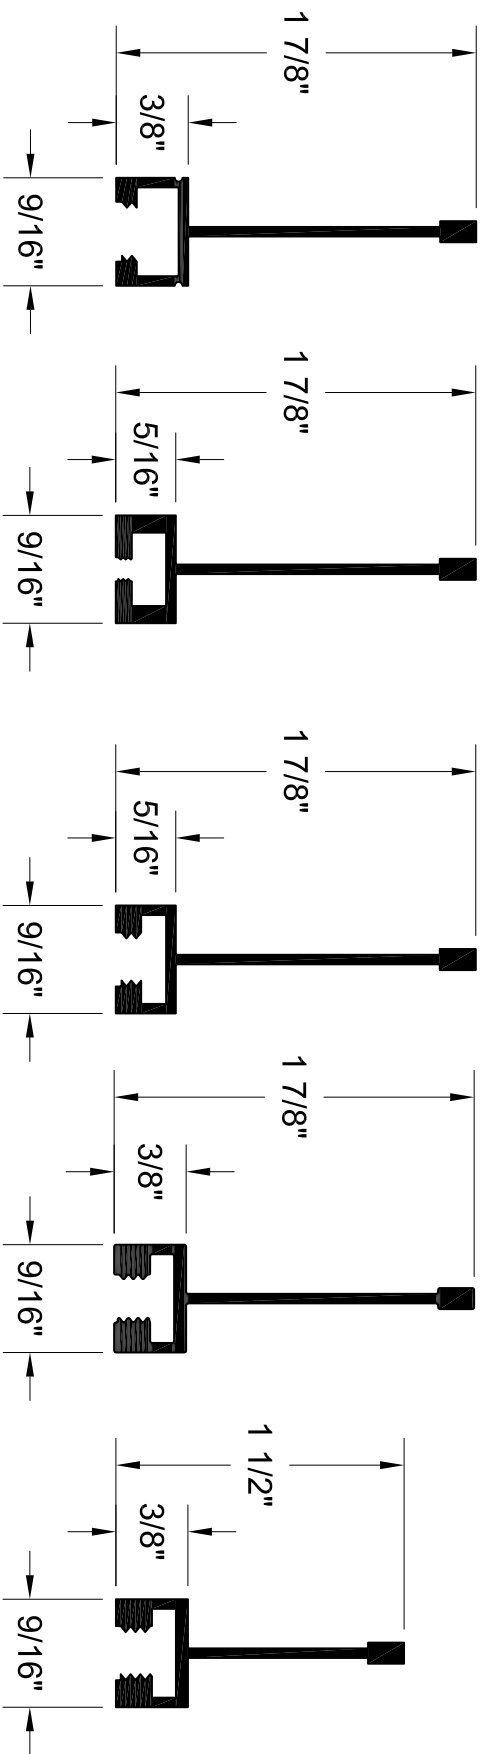

SERIES B
SCREW SLOT:
5/16"-18

SERIES B1
SCREW SLOT:
5/16"-18

SERIES B2
SCREW SLOT:
5/16"-18

SERIES B3
SCREW SLOT:
5/16"-18

SERIES B4
SCREW SLOT:
5/16"-18

TITLE

SERIES B PROFILE (1)

5023 HAZEL JONES ROAD, BOSSIER CITY, LA 71111
 800.747.8954
 800.877.8746 FAX
 SALES@GORDONCEILING.COM
 GORDONCEILING.COM

SERIES B5
SCREW SLOT:
5/16"-18

SERIES B6
SCREW SLOT:
1/8"-32

SERIES B7
SCREW SLOT:
1/4"-20

SERIES B8
SCREW SLOT:
1/4"-20

SERIES B9
SCREW SLOT:
1/4"-20

TITLE

SERIES B PROFILE (2)

GORDON
INTERIOR SPECIALTIES DIVISION

5023 HAZEL JONES ROAD, BOSSIER CITY, LA 71111
800.747.8954
800.877.8746 FAX
SALES@GORDONCEILING.COM
GORDONCEILING.COM

SERIES B10
SCREW SLOT:
1/8"-32

SERIES B11
SCREW SLOT:
1/4"-20

SERIES B12
SCREW SLOT:
1/8"-32

SERIES B13
SCREW SLOT:
1/4"-20

SERIES B14
SCREW SLOT:
1/4"-20

TITLE

SERIES B15
SCREW SLOT:
1/4"-20

SERIES B16
SCREW SLOT:
1/4"-20

SERIES B17
SCREW SLOT:
1/8"-32

TITLE

SERIES B PROFILE (4)