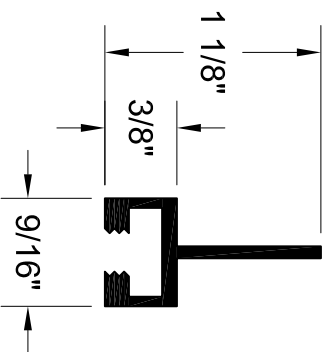

SERIES B5
SCREW SLOT:
5/16"-18

SERIES B6
SCREW SLOT:
1/8"-32

SERIES B7
SCREW SLOT:
1/4"-20

SERIES B8
SCREW SLOT:
1/4"-20

SERIES B9
SCREW SLOT:
1/4"-20

TITLE

SERIES B PROFILE (2)

GORDON
INTERIOR SPECIALTIES DIVISION

5023 HAZEL JONES ROAD, BOSSIER CITY, LA 71111
800.747.8954
800.877.8746 FAX
SALES@GORDONCEILING.COM
GORDONCEILING.COM

SERIES B10
SCREW SLOT:
1/8"-32

SERIES B11
SCREW SLOT:
1/4"-20

SERIES B12
SCREW SLOT:
1/8"-32

SERIES B13
SCREW SLOT:
1/4"-20

SERIES B14
SCREW SLOT:
1/4"-20

TITLE

SERIES B15
SCREW SLOT:
1/4"-20

SERIES B16
SCREW SLOT:
1/4"-20

SERIES B17
SCREW SLOT:
1/8"-32

TITLE

SERIES B PROFILE (4)