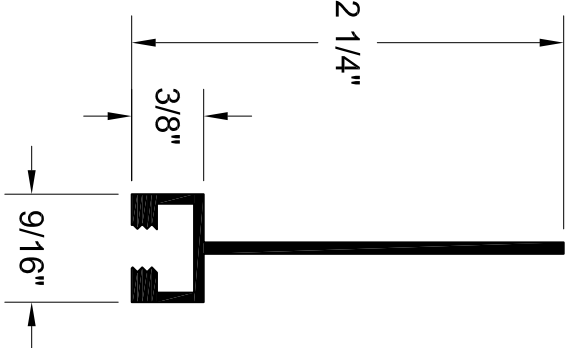

SERIES B5
SCREW SLOT:
5/16"-18

SERIES B6
SCREW SLOT:
1/8"-32

SERIES B7
SCREW SLOT:
1/4"-20

SERIES B8
SCREW SLOT:
1/4"-20

SERIES B9
SCREW SLOT:
1/4"-20

TITLE

SERIES B PROFILE (2)

GORDON
INTERIOR SPECIALTIES DIVISION

5023 HAZEL JONES ROAD, BOSSIER CITY, LA 71111
800.747.8954
800.877.8746 FAX
SALES@GORDONCEILING.COM
GORDONCEILING.COM

SERIES B10
SCREW SLOT:
1/8"-32

SERIES B11
SCREW SLOT:
1/4"-20

SERIES B12
SCREW SLOT:
1/8"-32

SERIES B13
SCREW SLOT:
1/4"-20

SERIES B14
SCREW SLOT:
1/4"-20

TITLE

SERIES B15
SCREW SLOT:
1/4"-20

SERIES B16
SCREW SLOT:
1/4"-20

SERIES B17
SCREW SLOT:
1/8"-32

TITLE

SERIES B PROFILE (4)