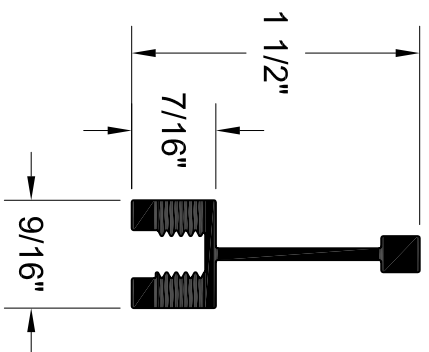

SERIES B
SCREW SLOT:
5/16"-18

SERIES B1
SCREW SLOT:
5/16"-18

SERIES B2
SCREW SLOT:
5/16"-18

SERIES B3
SCREW SLOT:
5/16"-18

SERIES B4
SCREW SLOT:
5/16"-18

TITLE

SERIES B PROFILE (1)

5023 HAZEL JONES ROAD, BOSSIER CITY, LA 71111
 800.747.8954
 800.877.8746 FAX
 SALES@GORDONCEILING.COM
 GORDONCEILING.COM

SERIES B5
SCREW SLOT:
5/16"-18

SERIES B6
SCREW SLOT:
1/8"-32

SERIES B7
SCREW SLOT:
1/4"-20

SERIES B8
SCREW SLOT:
1/4"-20

SERIES B9
SCREW SLOT:
1/4"-20

TITLE

SERIES B PROFILE (2)

GORDON
INTERIOR SPECIALTIES DIVISION

5023 HAZEL JONES ROAD, BOSSIER CITY, LA 71111
800.747.8954
800.877.8746 FAX
SALES@GORDONCEILING.COM
GORDONCEILING.COM

SERIES B10
SCREW SLOT:
1/8"-32

SERIES B11
SCREW SLOT:
1/4"-20

SERIES B12
SCREW SLOT:
1/8"-32

SERIES B13
SCREW SLOT:
1/4"-20

SERIES B14
SCREW SLOT:
1/4"-20

TITLE

SERIES B15
SCREW SLOT:
1/4"-20

SERIES B16
SCREW SLOT:
1/4"-20

SERIES B17
SCREW SLOT:
1/8"-32

TITLE

SERIES B PROFILE (4)