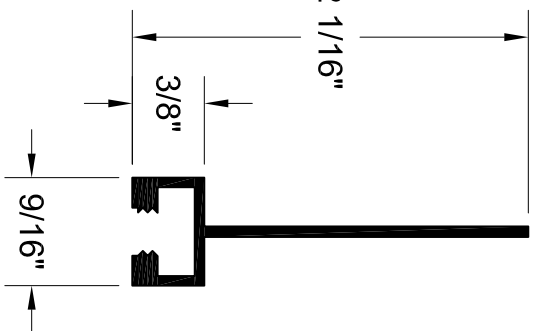

SERIES B5
SCREW SLOT:
5/16"-18

SERIES B6
SCREW SLOT:
1/8"-32

SERIES B7
SCREW SLOT:
1/4"-20

SERIES B8
SCREW SLOT:
1/4"-20

SERIES B9
SCREW SLOT:
1/4"-20

TITLE

SERIES B PROFILE (2)

GORDON
INTERIOR SPECIALTIES DIVISION

5023 HAZEL JONES ROAD, BOSSIER CITY, LA 71111
800.747.8954
800.877.8746 FAX
SALES@GORDONCEILING.COM
GORDONCEILING.COM

SERIES B10
SCREW SLOT:
1/8"-32

SERIES B11
SCREW SLOT:
1/4"-20

SERIES B12
SCREW SLOT:
1/8"-32

SERIES B13
SCREW SLOT:
1/4"-20

SERIES B14
SCREW SLOT:
1/4"-20

TITLE

SERIES B15
SCREW SLOT:
1/4"-20

SERIES B16
SCREW SLOT:
1/4"-20

SERIES B17
SCREW SLOT:
1/8"-32

TITLE

SERIES B PROFILE (4)