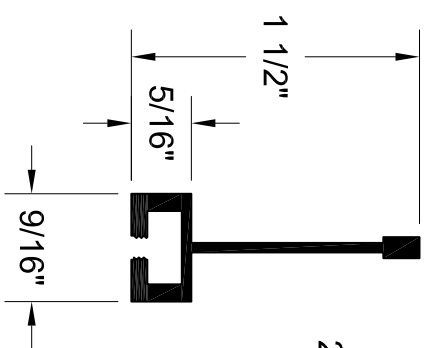

SERIES B
SCREW SLOT:
5/16"-18

SERIES B1
SCREW SLOT:
5/16"-18

SERIES B2
SCREW SLOT:
5/16"-18

SERIES B3
SCREW SLOT:
5/16"-18

SERIES B4
SCREW SLOT:
5/16"-18

TITLE

SERIES B PROFILE (1)

5023 HAZEL JONES ROAD, BOSSIER CITY, LA 71111
 800.747.8954
 800.877.8746 FAX
 SALES@GORDONCEILING.COM
 GORDONCEILING.COM

SERIES B5
SCREW SLOT:
5/16"-18

SERIES B6
SCREW SLOT:
1/8"-32

SERIES B7
SCREW SLOT:
1/4"-20

SERIES B8
SCREW SLOT:
1/4"-20

SERIES B9
SCREW SLOT:
1/4"-20

TITLE

SERIES B PROFILE (2)

GORDON
INTERIOR SPECIALTIES DIVISION

5023 HAZEL JONES ROAD, BOSSIER CITY, LA 71111
800.747.8954
800.877.8746 FAX
SALES@GORDONCEILING.COM
GORDONCEILING.COM

SERIES B10
SCREW SLOT:
1/8"-32

SERIES B11
SCREW SLOT:
1/4"-20

SERIES B12
SCREW SLOT:
1/8"-32

SERIES B13
SCREW SLOT:
1/4"-20

SERIES B14
SCREW SLOT:
1/4"-20

TITLE

SERIES B15
SCREW SLOT:
1/4"-20

SERIES B16
SCREW SLOT:
1/4"-20

SERIES B17
SCREW SLOT:
1/8"-32

TITLE

SERIES B PROFILE (4)