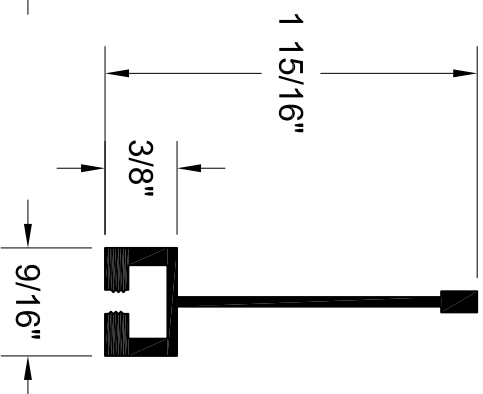

SERIES B5
SCREW SLOT:
5/16"-18

SERIES B6
SCREW SLOT:
1/8"-32

SERIES B7
SCREW SLOT:
1/4"-20

SERIES B8
SCREW SLOT:
1/4"-20

SERIES B9
SCREW SLOT:
1/4"-20

TITLE

SERIES B PROFILE (2)

GORDON
INTERIOR SPECIALTIES DIVISION

5023 HAZEL JONES ROAD, BOSSIER CITY, LA 71111
800.747.8954
800.877.8746 FAX
SALES@GORDONCEILING.COM
GORDONCEILING.COM

SERIES B10
SCREW SLOT:
1/8"-32

SERIES B11
SCREW SLOT:
1/4"-20

SERIES B12
SCREW SLOT:
1/8"-32

SERIES B13
SCREW SLOT:
1/4"-20

SERIES B14
SCREW SLOT:
1/4"-20

TITLE

SERIES B15
SCREW SLOT:
1/4"-20

SERIES B16
SCREW SLOT:
1/4"-20

SERIES B17
SCREW SLOT:
1/8"-32

TITLE

SERIES B PROFILE (4)