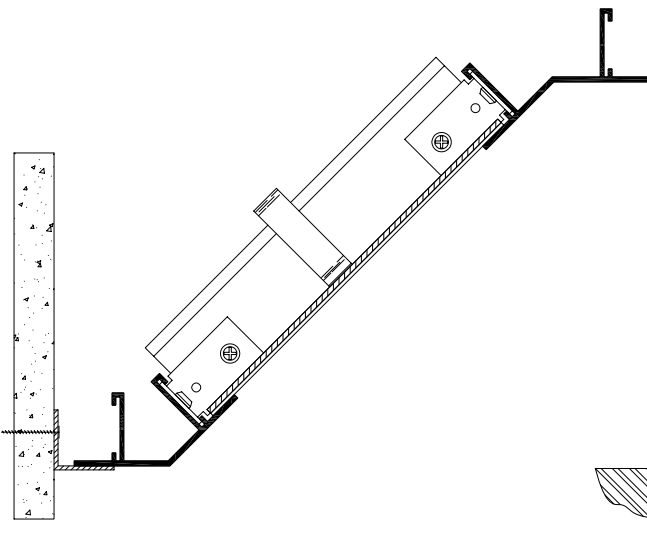

UNDERHANG

ACOUSTICAL

WALL ANGLE

LEDGE

GORDON
INTERIOR SPECIALTIES DIVISION

5023 HAZEL JONES ROAD, BOSSIER CITY, LA 71111
800.747.8954
800.877.8746 FAX
SALES@GORDONCEILINGS.COM
GORDONCEILINGS.COM

TITLE

SKY MATE
PERIMETER TYPES
DETAIL