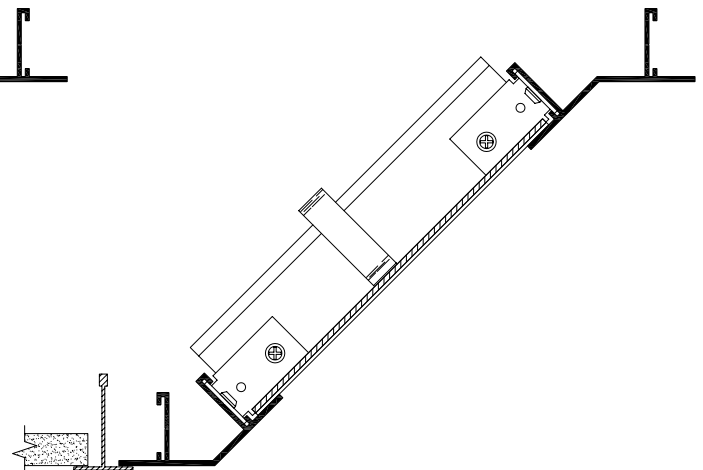

UNDERHANG

ACOUSTICAL

WALL ANGLE

LEDGE

GORDON
INTERIOR SPECIALTIES DIVISION

5023 HAZEL JONES ROAD, BOSSIER CITY, LA 71111
800.747.8954
800.877.8746 FAX
SALES@GORDONCEILINGS.COM
GORDONCEILINGS.COM

TITLE

SKY MATE
PERIMETER TYPES
DETAIL