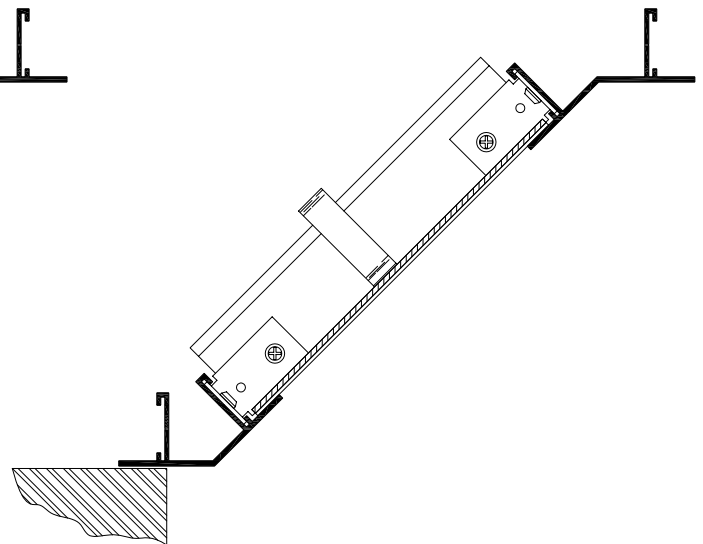

UNDERHANG

ACOUSTICAL

WALL ANGLE

LEDGE

GORDON
INTERIOR SPECIALTIES DIVISION

5023 HAZEL JONES ROAD, BOSSIER CITY, LA 71111
800.747.8954
800.877.8746 FAX
SALES@GORDONCEILINGS.COM
GORDONCEILINGS.COM

TITLE

SKY MATE
PERIMETER TYPES
DETAIL